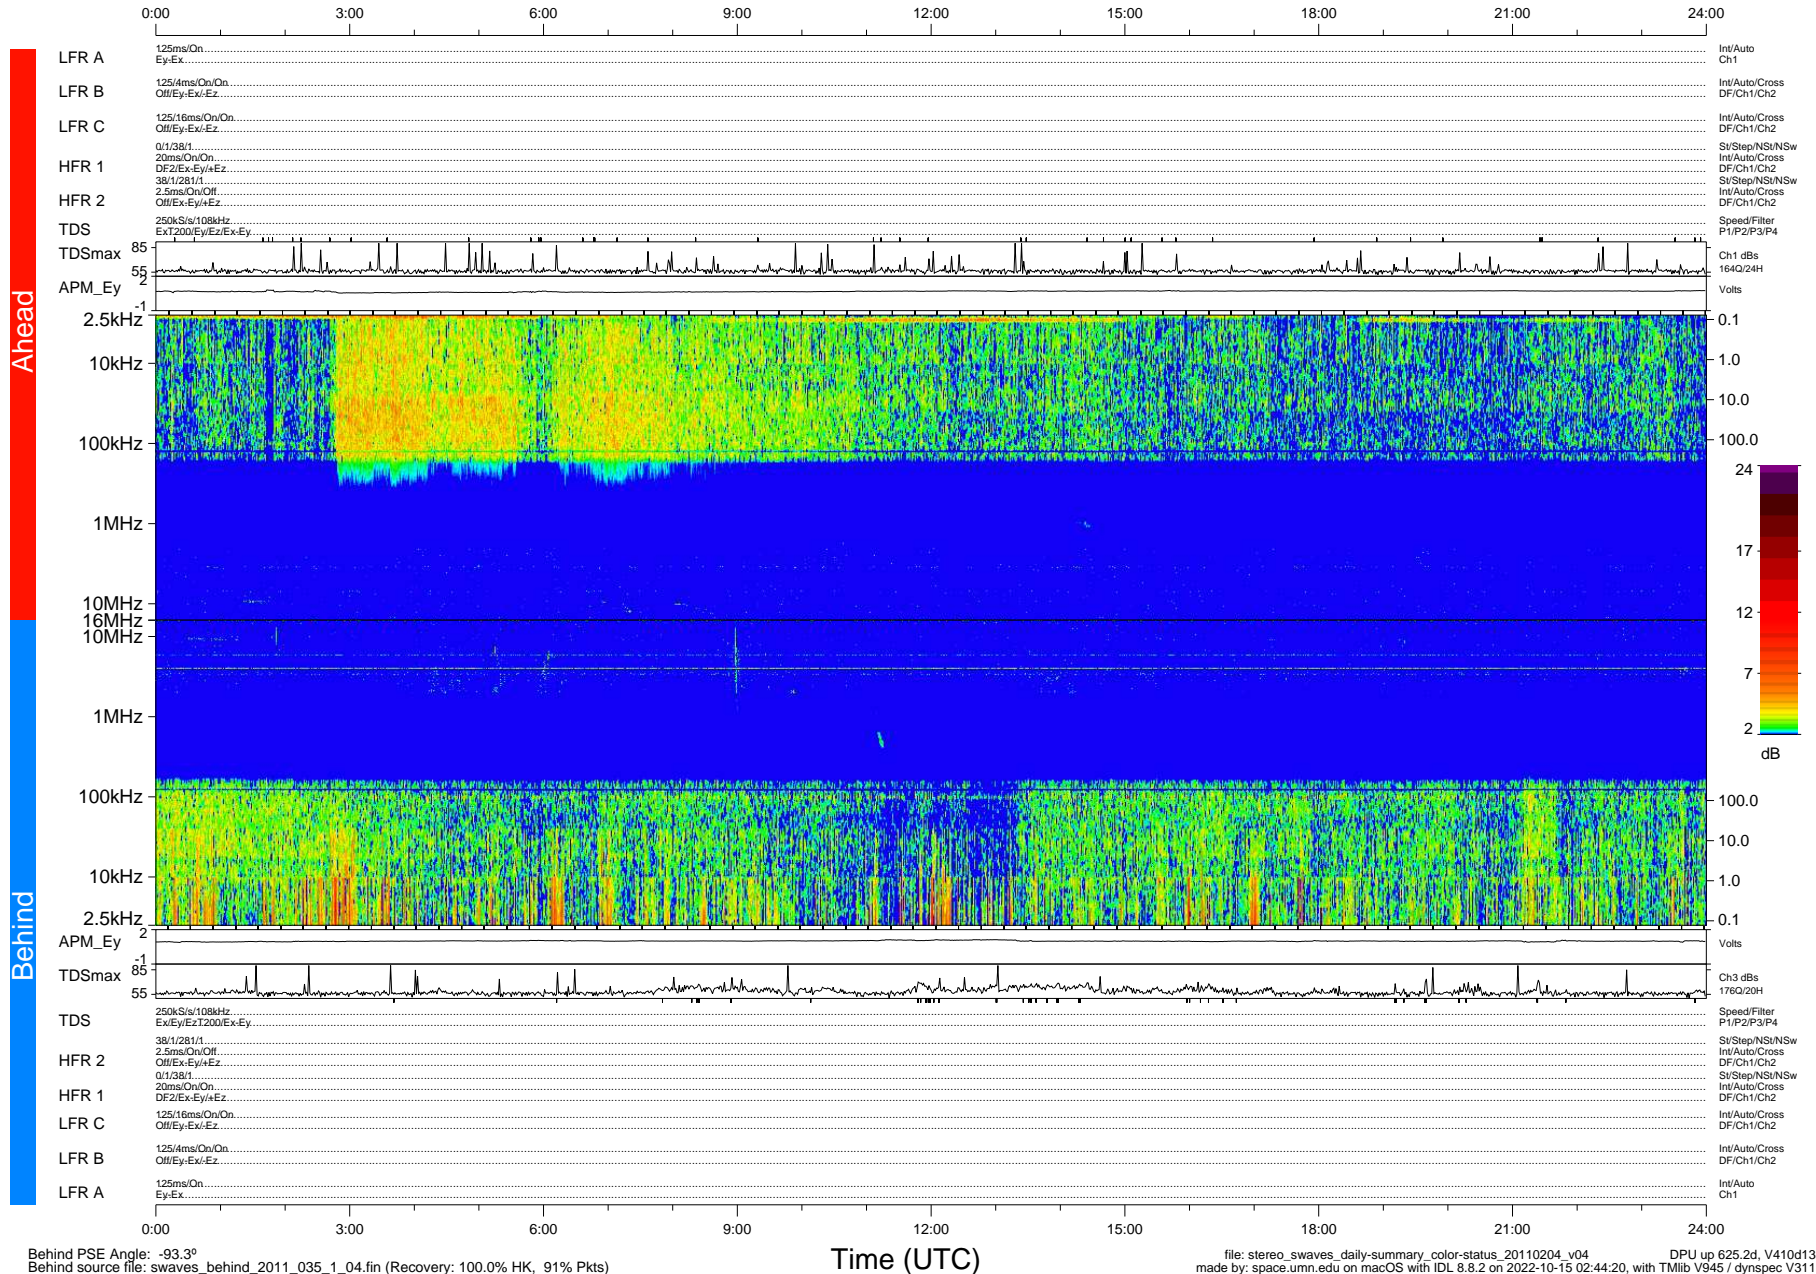

STEREO/WAVES Daily Summary - 04-Feb-2011 (DOY 035)

Ahead source file: swaves_ahead_2011_035_1_04.fin (Recovery: 100.0% HK, 90% Pkts)
Ahead PSE Angle: 86.4°

DPU up 549.4d, V410d12

Behind PSE Angle: -93.3°
Behind source file: swaves_behind_2011_035_1_04.fin (Recovery: 100.0% HK, 91% Pkts)

Time (UTC)