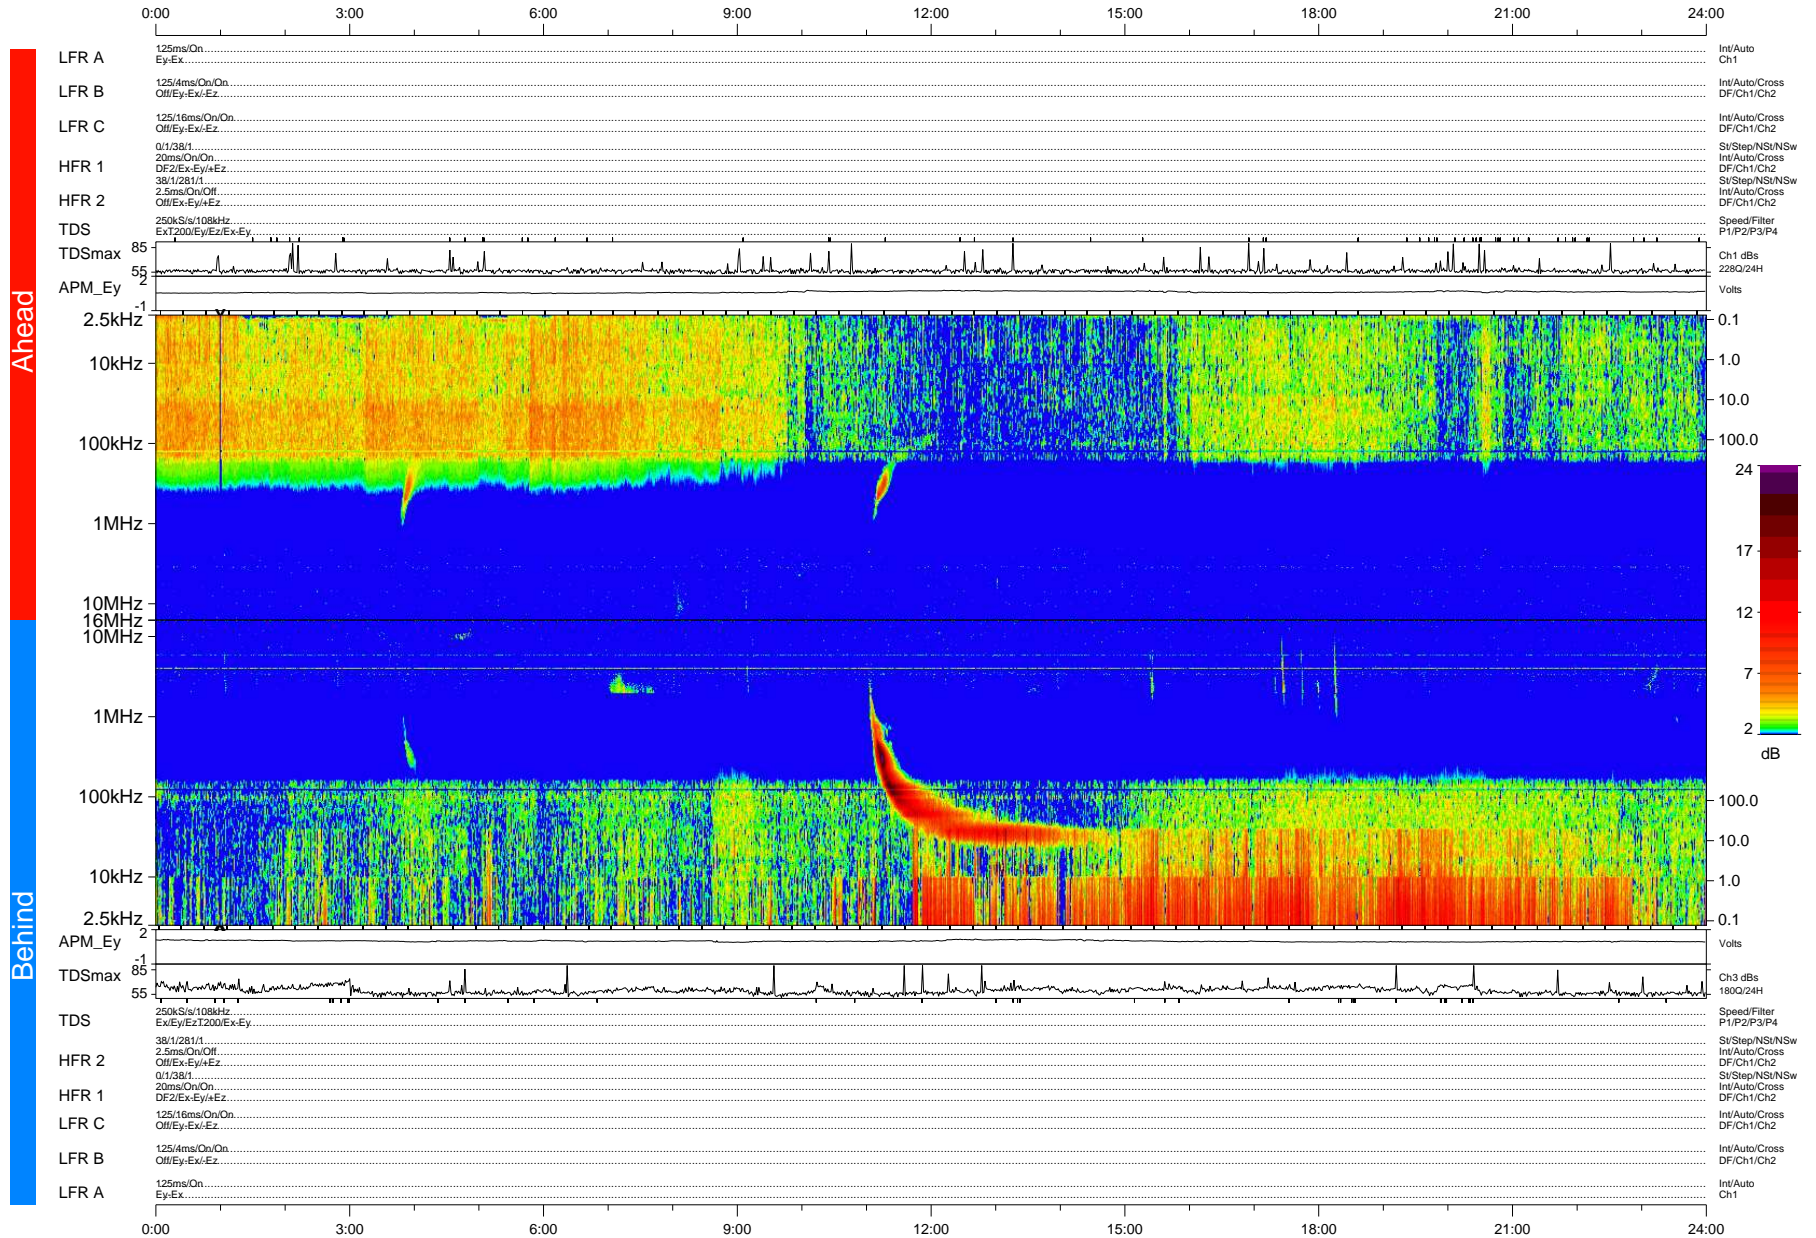

STEREO/WAVES Daily Summary - 03-Feb-2011 (DOY 034)

Ahead source file: swaves_ahead_2011_034_1_04.fin (Recovery: 100.0% HK, 99% Pkts)
Ahead PSE Angle: 86.3°

DPU up 548.4d, V410d12

Behind PSE Angle: -93.3°
Behind source file: swaves_behind_2011_034_1_04.fin (Recovery: 100.0% HK, 92% Pkts)

Time (UTC)