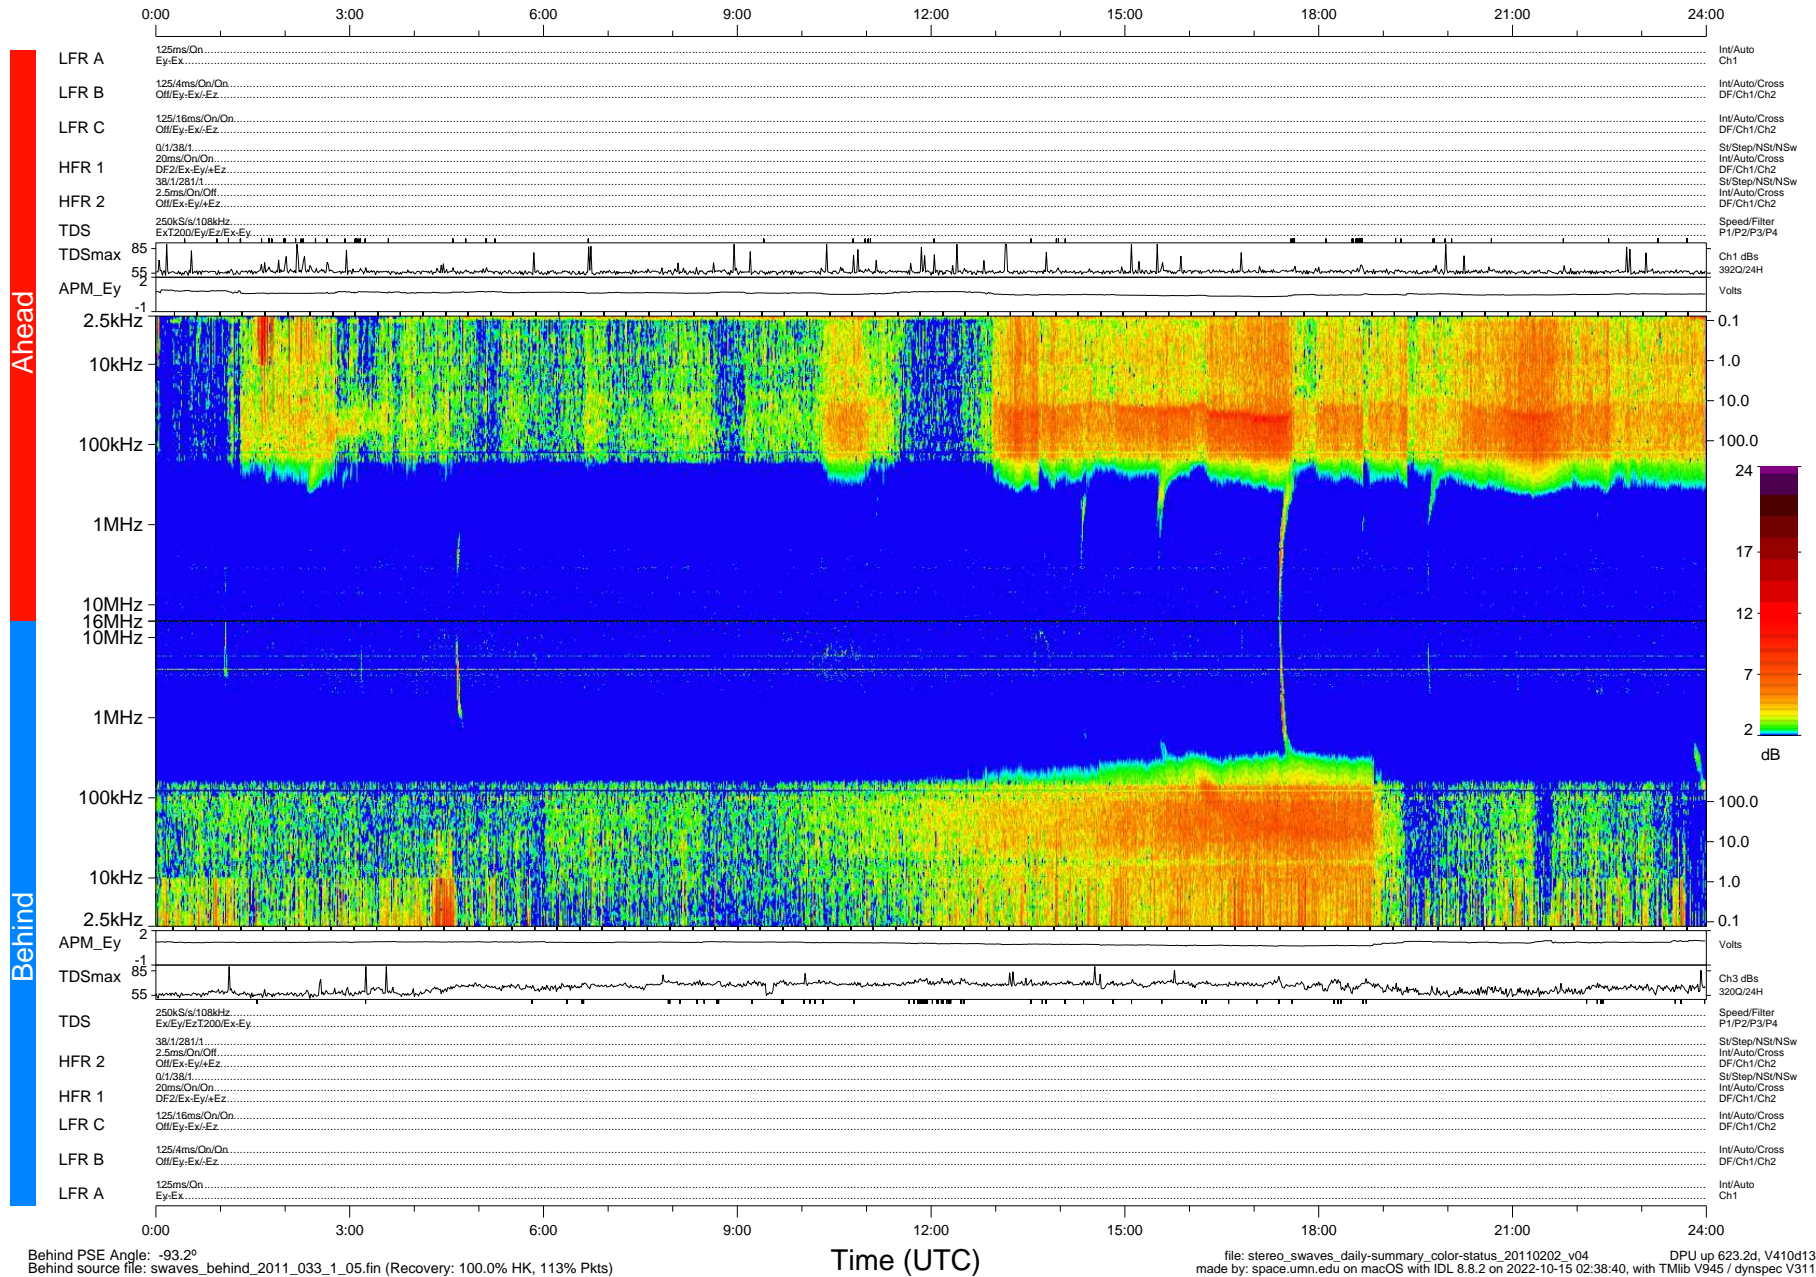

STEREO/WAVES Daily Summary - 02-Feb-2011 (DOY 033)

Ahead source file: swaves_ahead_2011_033_1_04.fin (Recovery: 100.0% HK, 123% Pkts)
Ahead PSE Angle: 86.3°

DPU up 547.4d, V410d12

Behind PSE Angle: -93.2°
Behind source file: swaves_behind_2011_033_1_05.fin (Recovery: 100.0% HK, 113% Pkts)

Time (UTC)