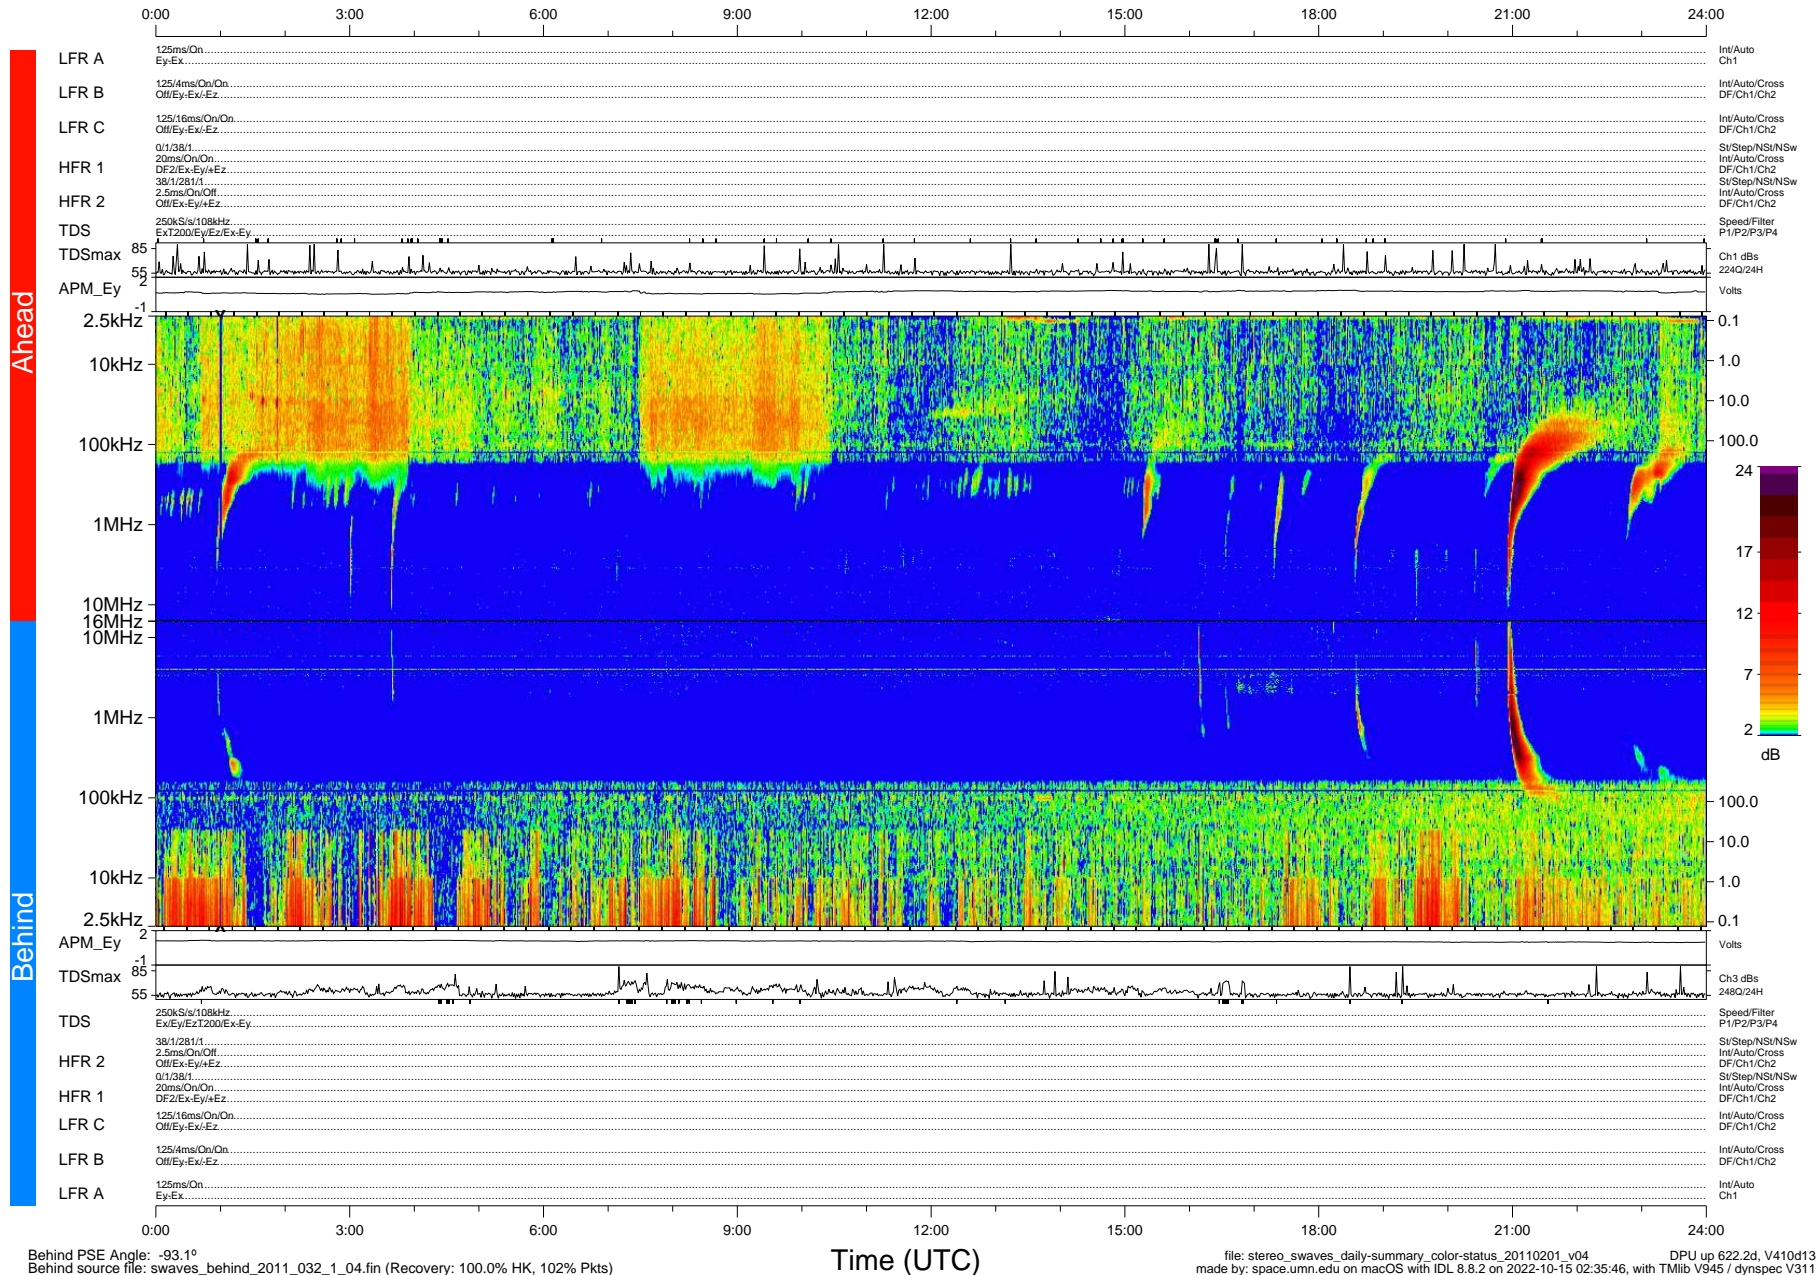

STEREO/WAVES Daily Summary - 01-Feb-2011 (DOY 032)

Ahead source file: swaves_ahead_2011_032_1_04.fin (Recovery: 100.0% HK, 99% Pkts)
Ahead PSE Angle: 86.2°

DPU up 546.4d, V410d12

Behind PSE Angle: -93.1°
Behind source file: swaves_behind_2011_032_1_04.fin (Recovery: 100.0% HK, 102% Pkts)

Time (UTC)