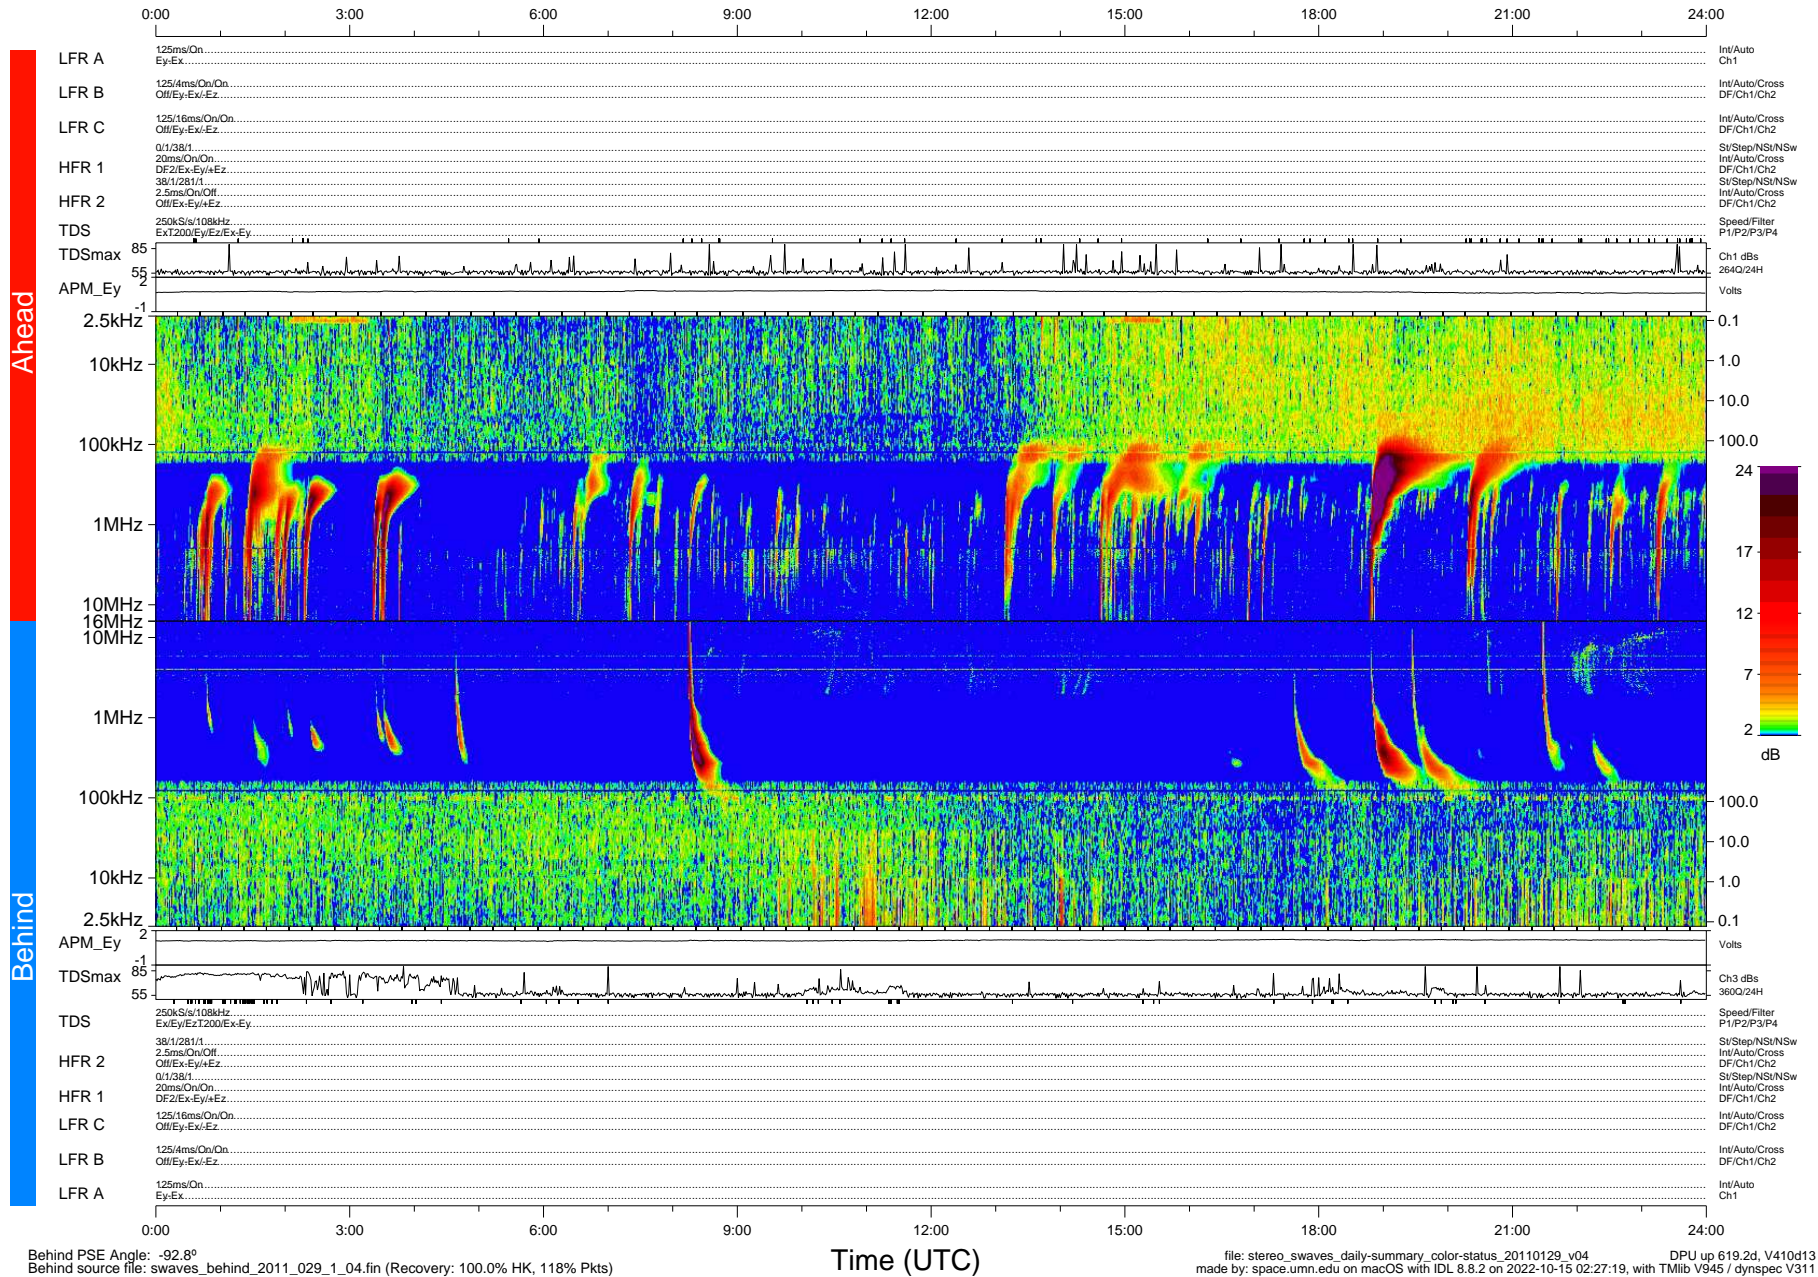

STEREO/WAVES Daily Summary - 29-Jan-2011 (DOY 029)

Ahead source file: swaves_ahead_2011_029_1_04.fin (Recovery: 100.0% HK, 104% Pkts)
Ahead PSE Angle: 86.2°

DPU up 543.4d, V410d12

Behind PSE Angle: -92.8°
Behind source file: swaves_behind_2011_029_1_04.fin (Recovery: 100.0% HK, 118% Pkts)

Time (UTC)