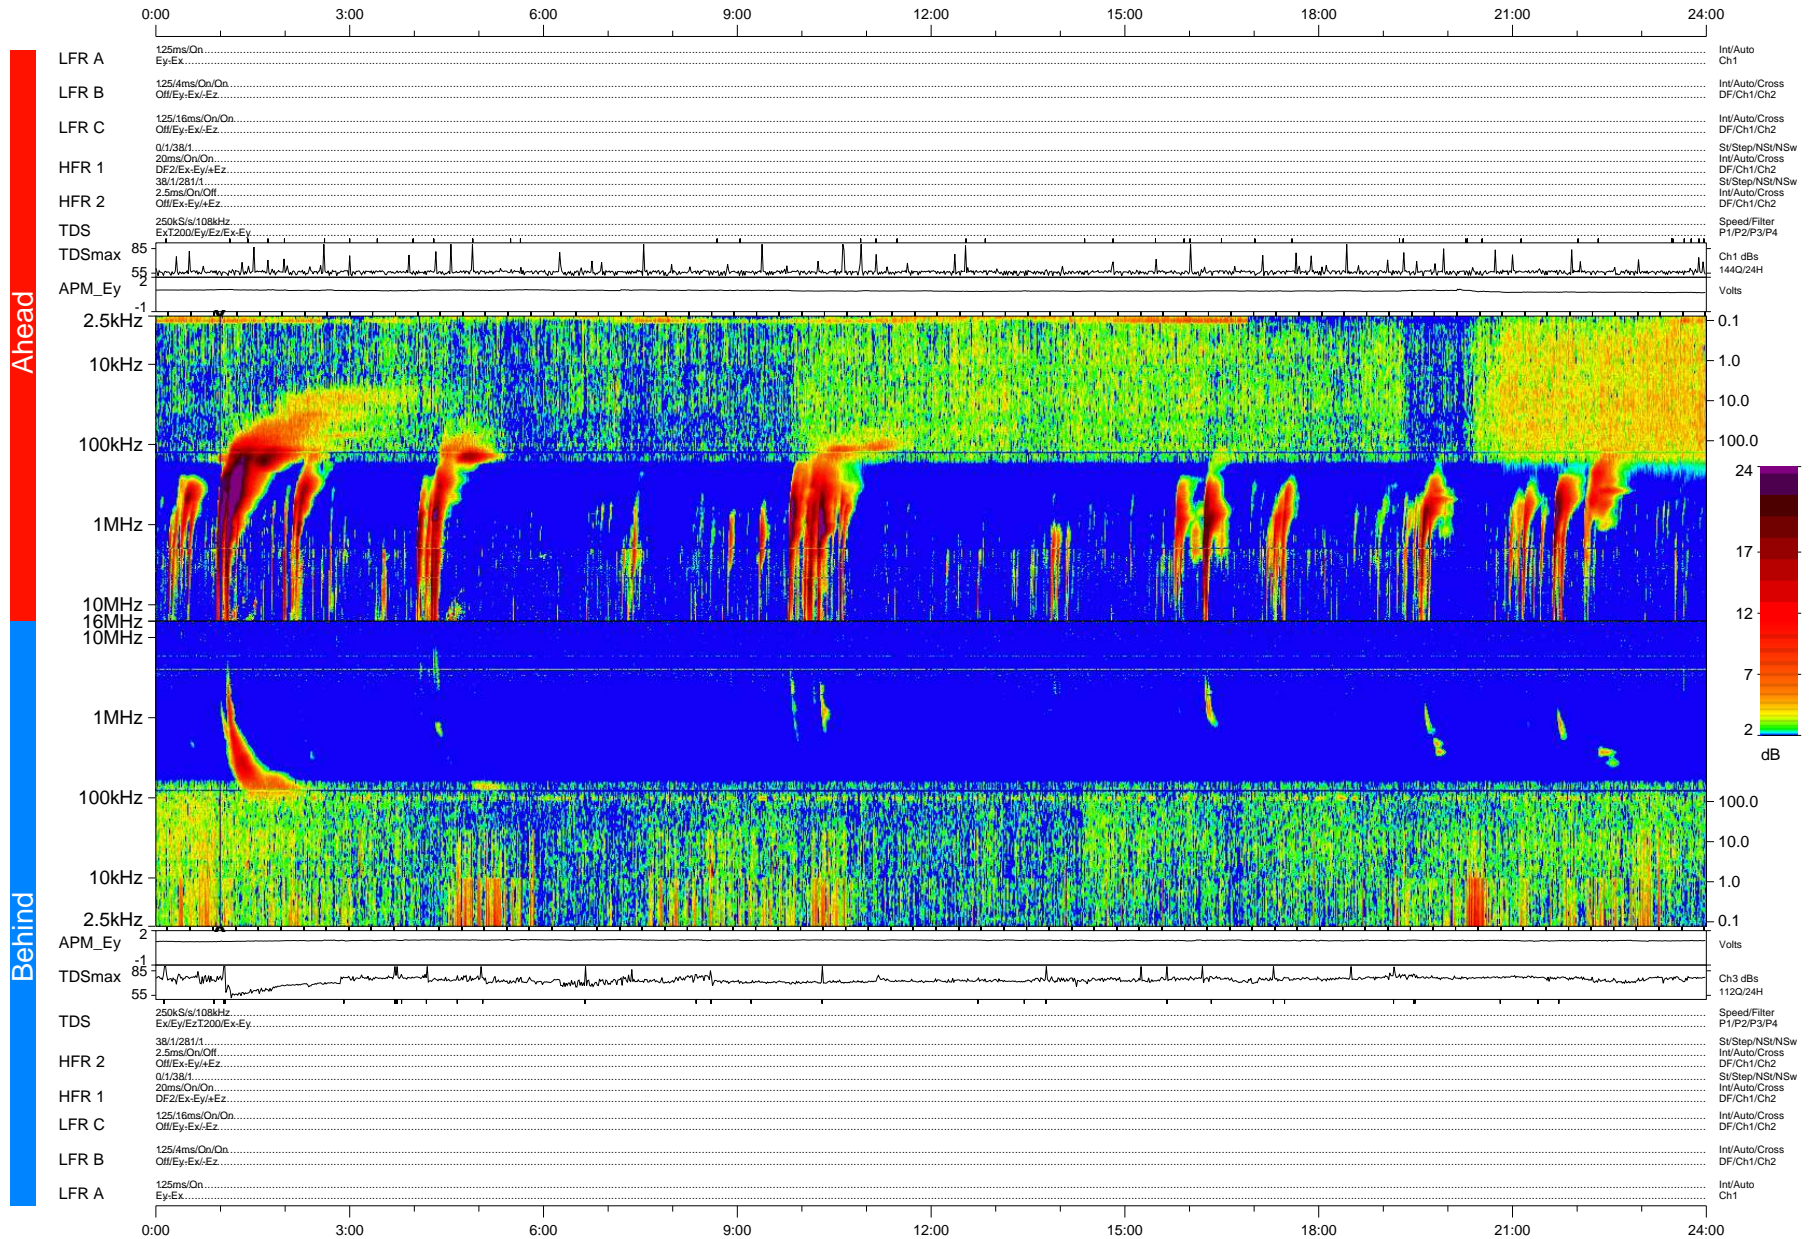

# STEREO/WAVES Daily Summary - 28-Jan-2011 (DOY 028)

Ahead source file: swaves\_ahead\_2011\_028\_1\_04.fin (Recovery: 100.0% HK, 87% Pkts)  
 Ahead PSE Angle: 86.1°

DPU up 542.4d, V410d12

Behind PSE Angle: -92.8°  
 Behind source file: swaves\_behind\_2011\_028\_1\_06.fin (Recovery: 100.0% HK, 82% Pkts)

Time (UTC)

file: stereo\_swaves\_daily-summary\_color-status\_20110128\_v04 DPU up 618.2d, V410d13  
 made by: space.umn.edu on macOS with IDL 8.8.2 on 2022-10-15 02:24:27, with TMLib V945 / dynspec V311