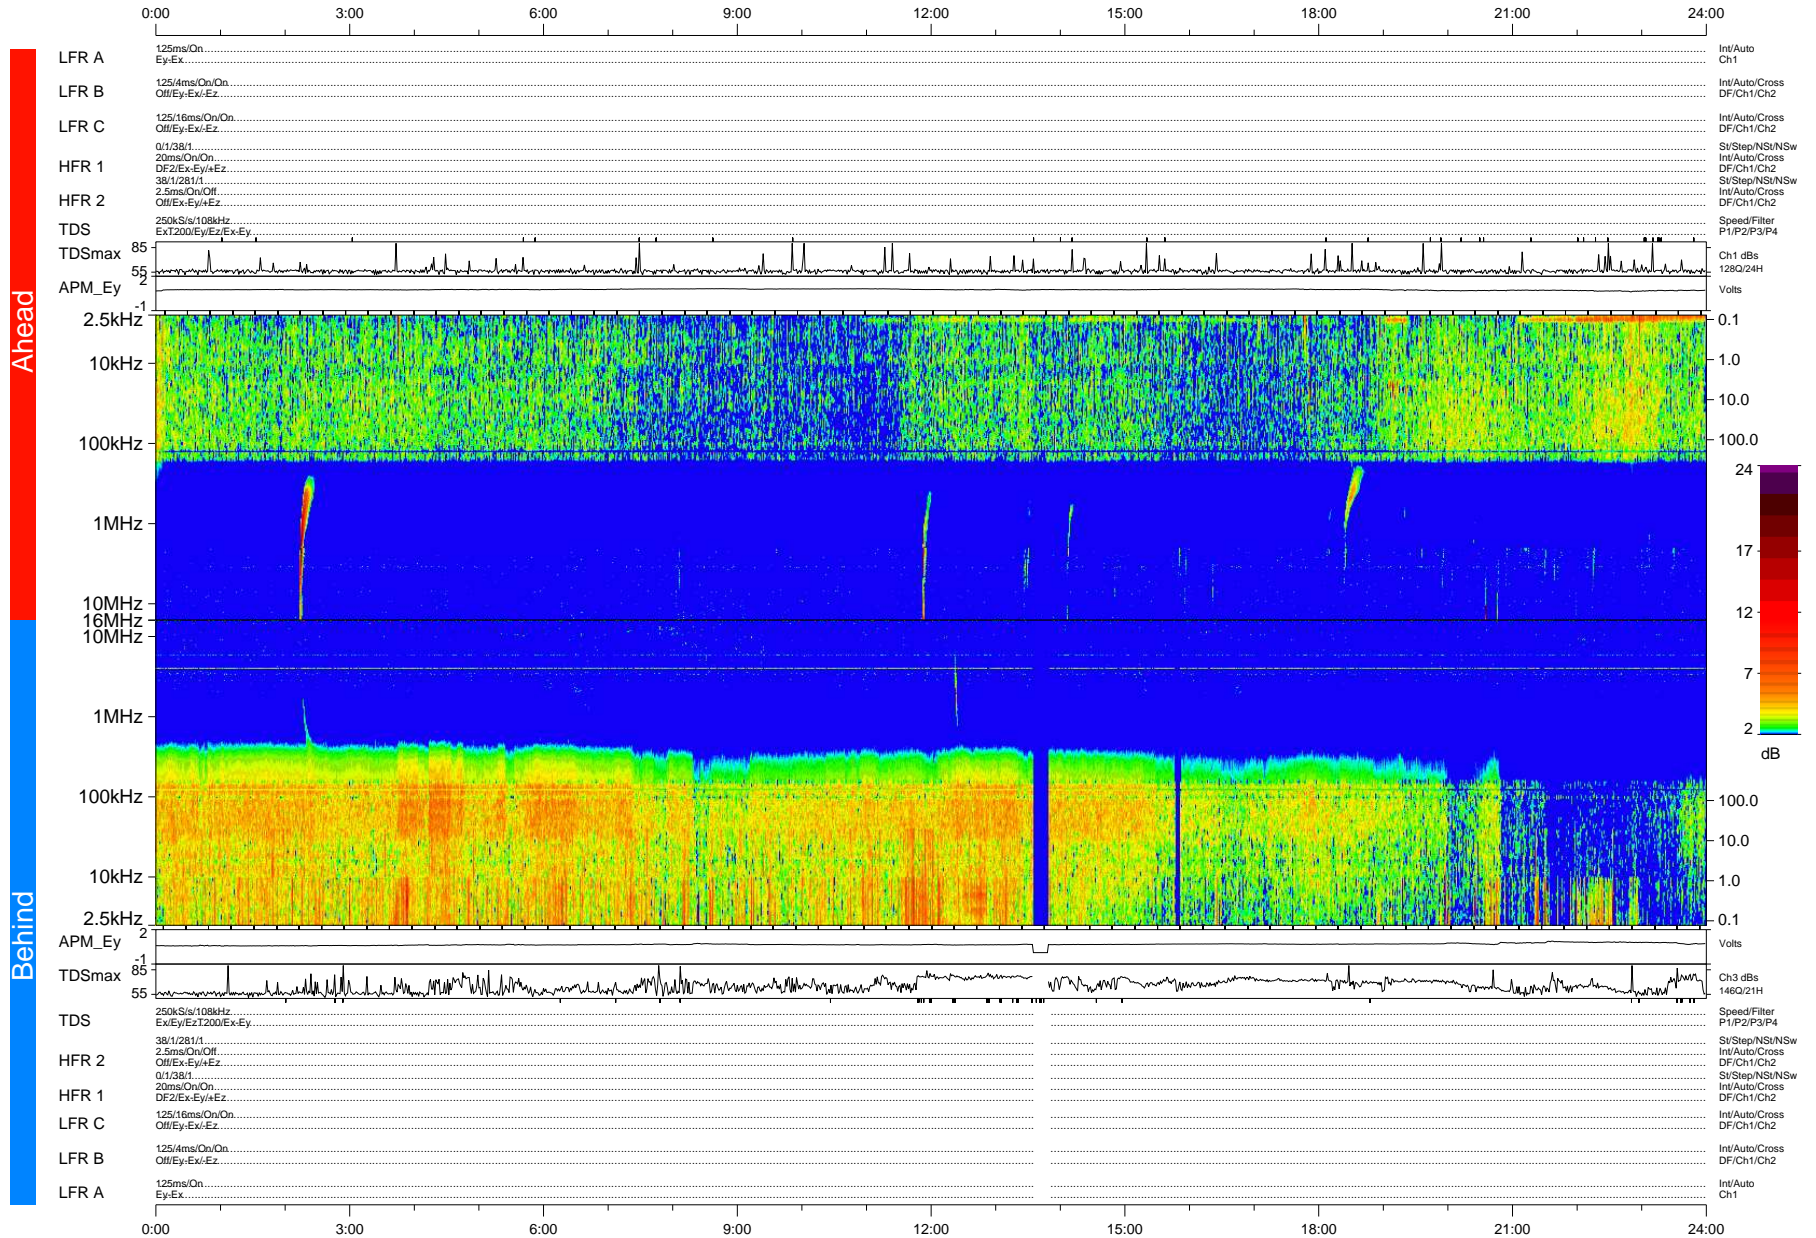

STEREO/WAVES Daily Summary - 25-Jan-2011 (DOY 025)

Ahead source file: swaves_ahead_2011_025_1_04.fin (Recovery: 100.0% HK, 84% Pkts)
 Ahead PSE Angle: 86.0°

DPU up 539.4d, V410d12

Behind PSE Angle: -92.6°
 Behind source file: swaves_behind_2011_025_1_05.fin (Recovery: 99.0% HK, 86% Pkts)

Time (UTC)

file: stereo_swaves_daily-summary_color-status_20110125_v04
 DPU up 615.2d, V410d13
 made by: space.umn.edu on macOS with IDL 8.8.2 on 2022-10-15 02:15:55, with TMLib V945 / dynspec V311