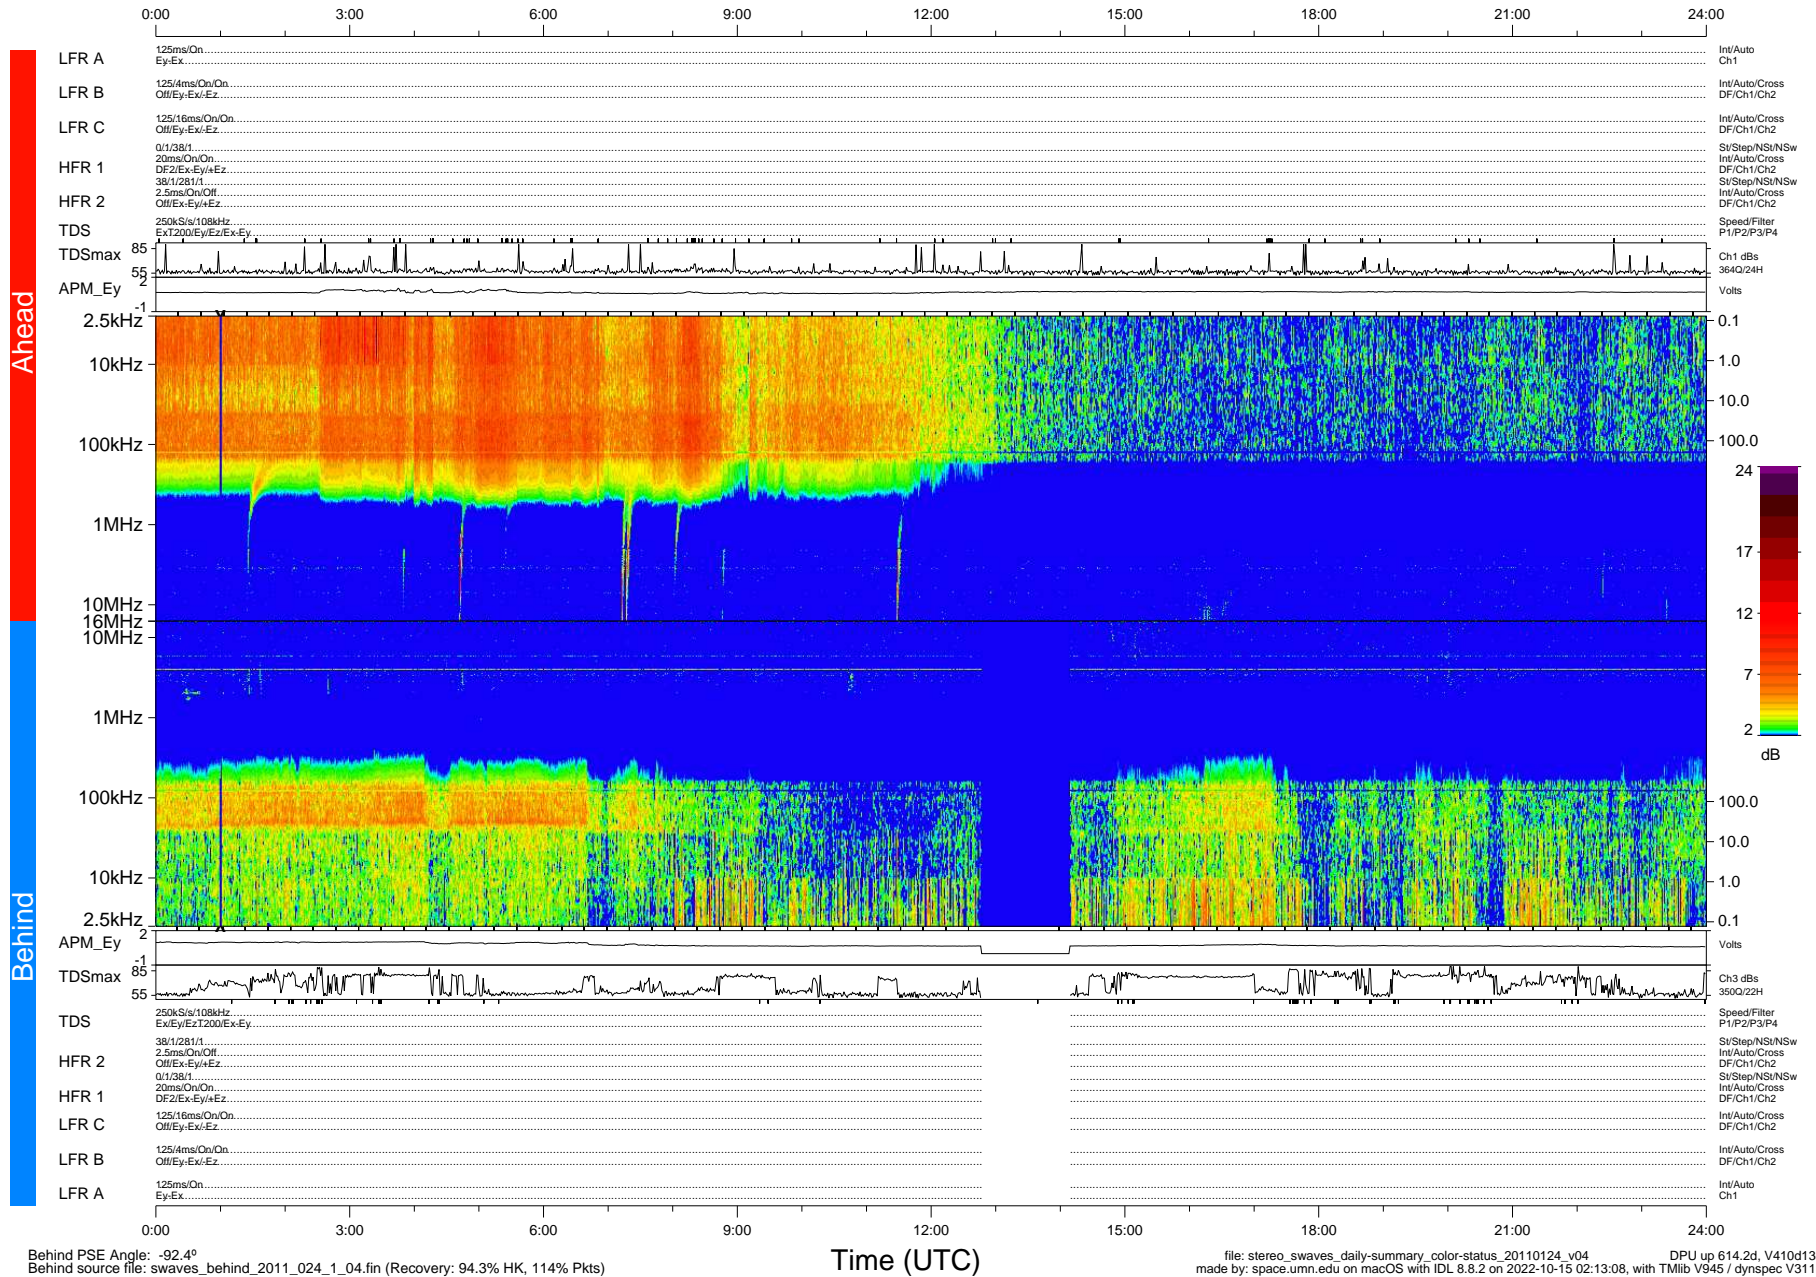

STEREO/WAVES Daily Summary - 24-Jan-2011 (DOY 024)

Ahead source file: swaves_ahead_2011_024_1_04.fin (Recovery: 100.0% HK, 119% Pkts)
Ahead PSE Angle: 86.1°

DPU up 538.4d, V410d12

Behind PSE Angle: -92.4°
Behind source file: swaves_behind_2011_024_1_04.fin (Recovery: 94.3% HK, 114% Pkts)

Time (UTC)