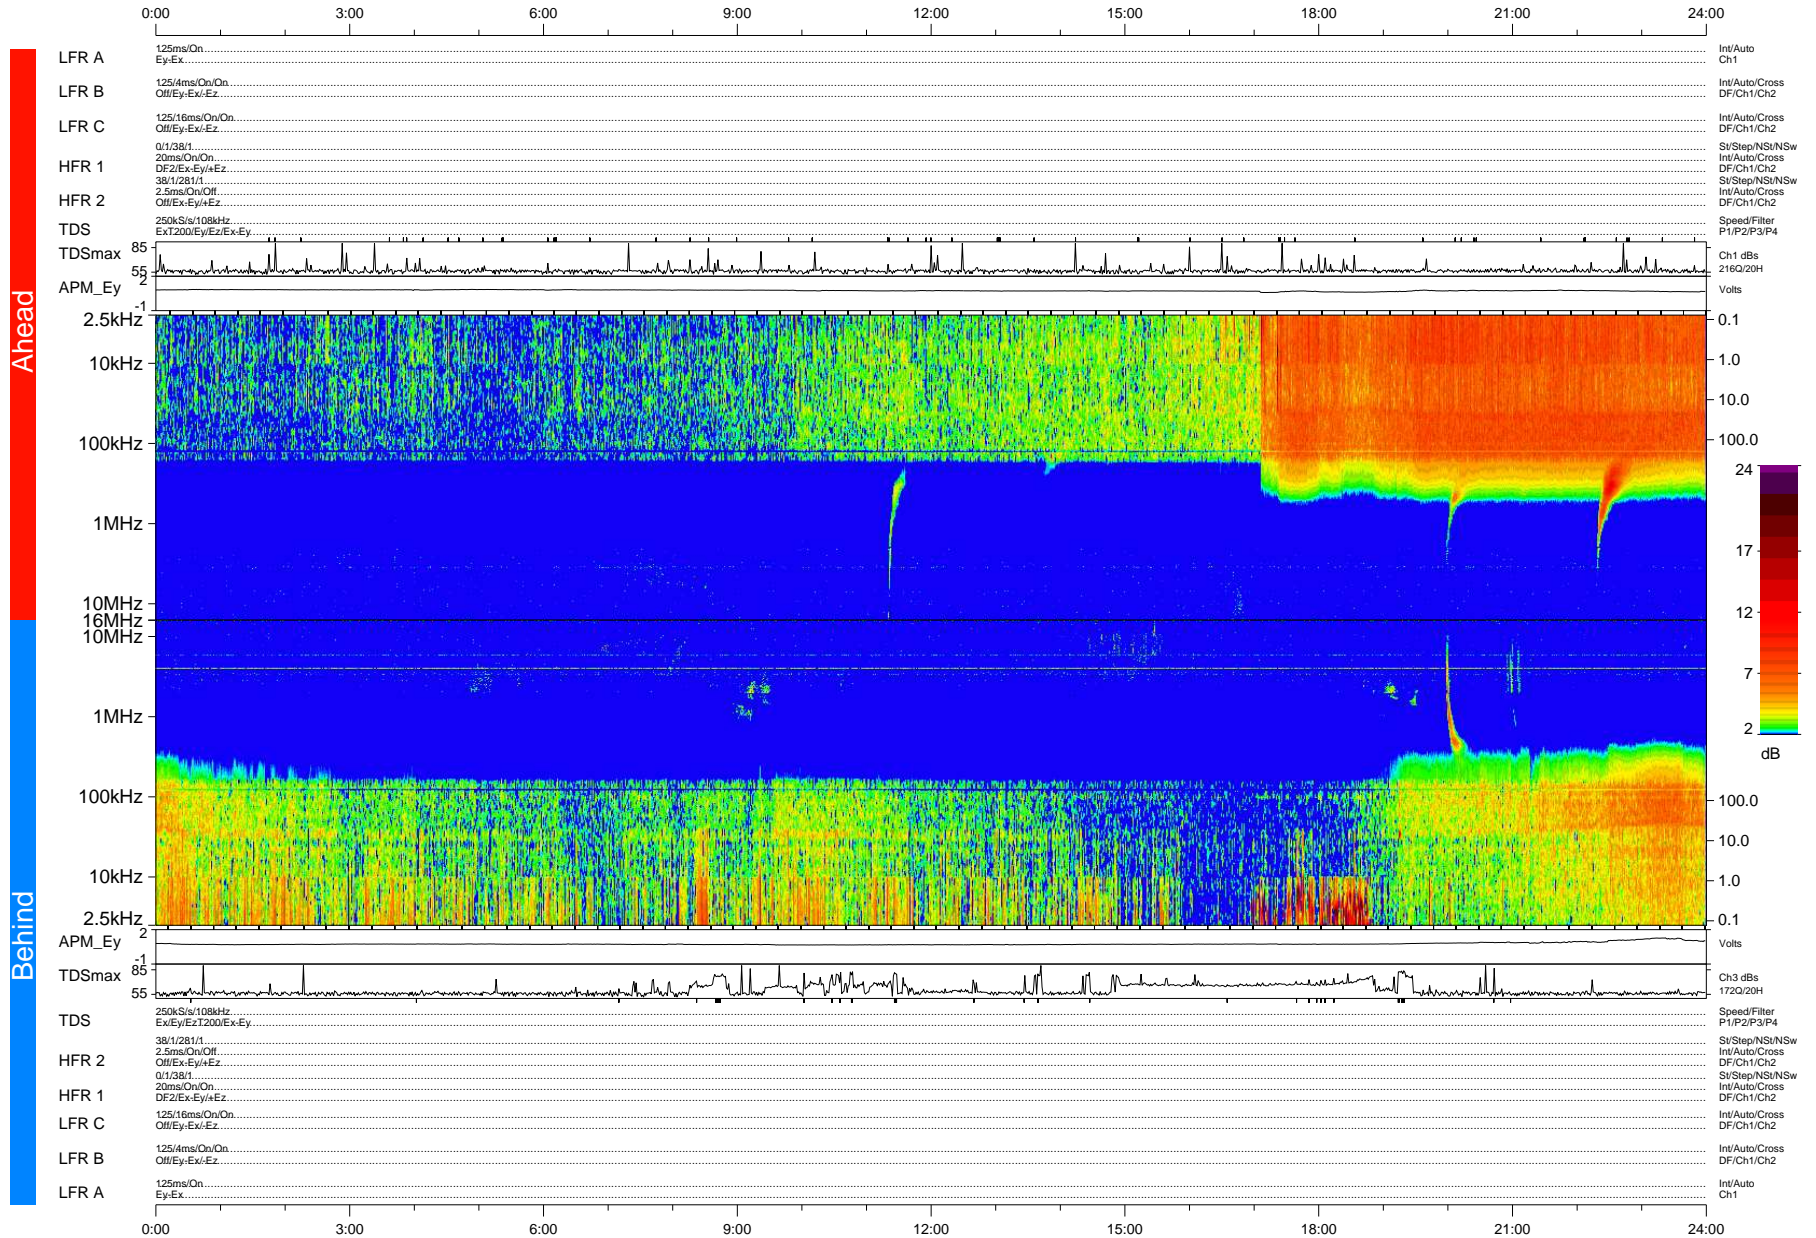

STEREO/WAVES Daily Summary - 23-Jan-2011 (DOY 023)

Ahead source file: swaves_ahead_2011_023_1_04.fin (Recovery: 100.0% HK, 97% Pkts)
Ahead PSE Angle: 86.0°

DPU up 537.4d, V410d12

Behind PSE Angle: -92.3°
Behind source file: swaves_behind_2011_023_1_04.fin (Recovery: 100.0% HK, 90% Pkts)

Time (UTC)