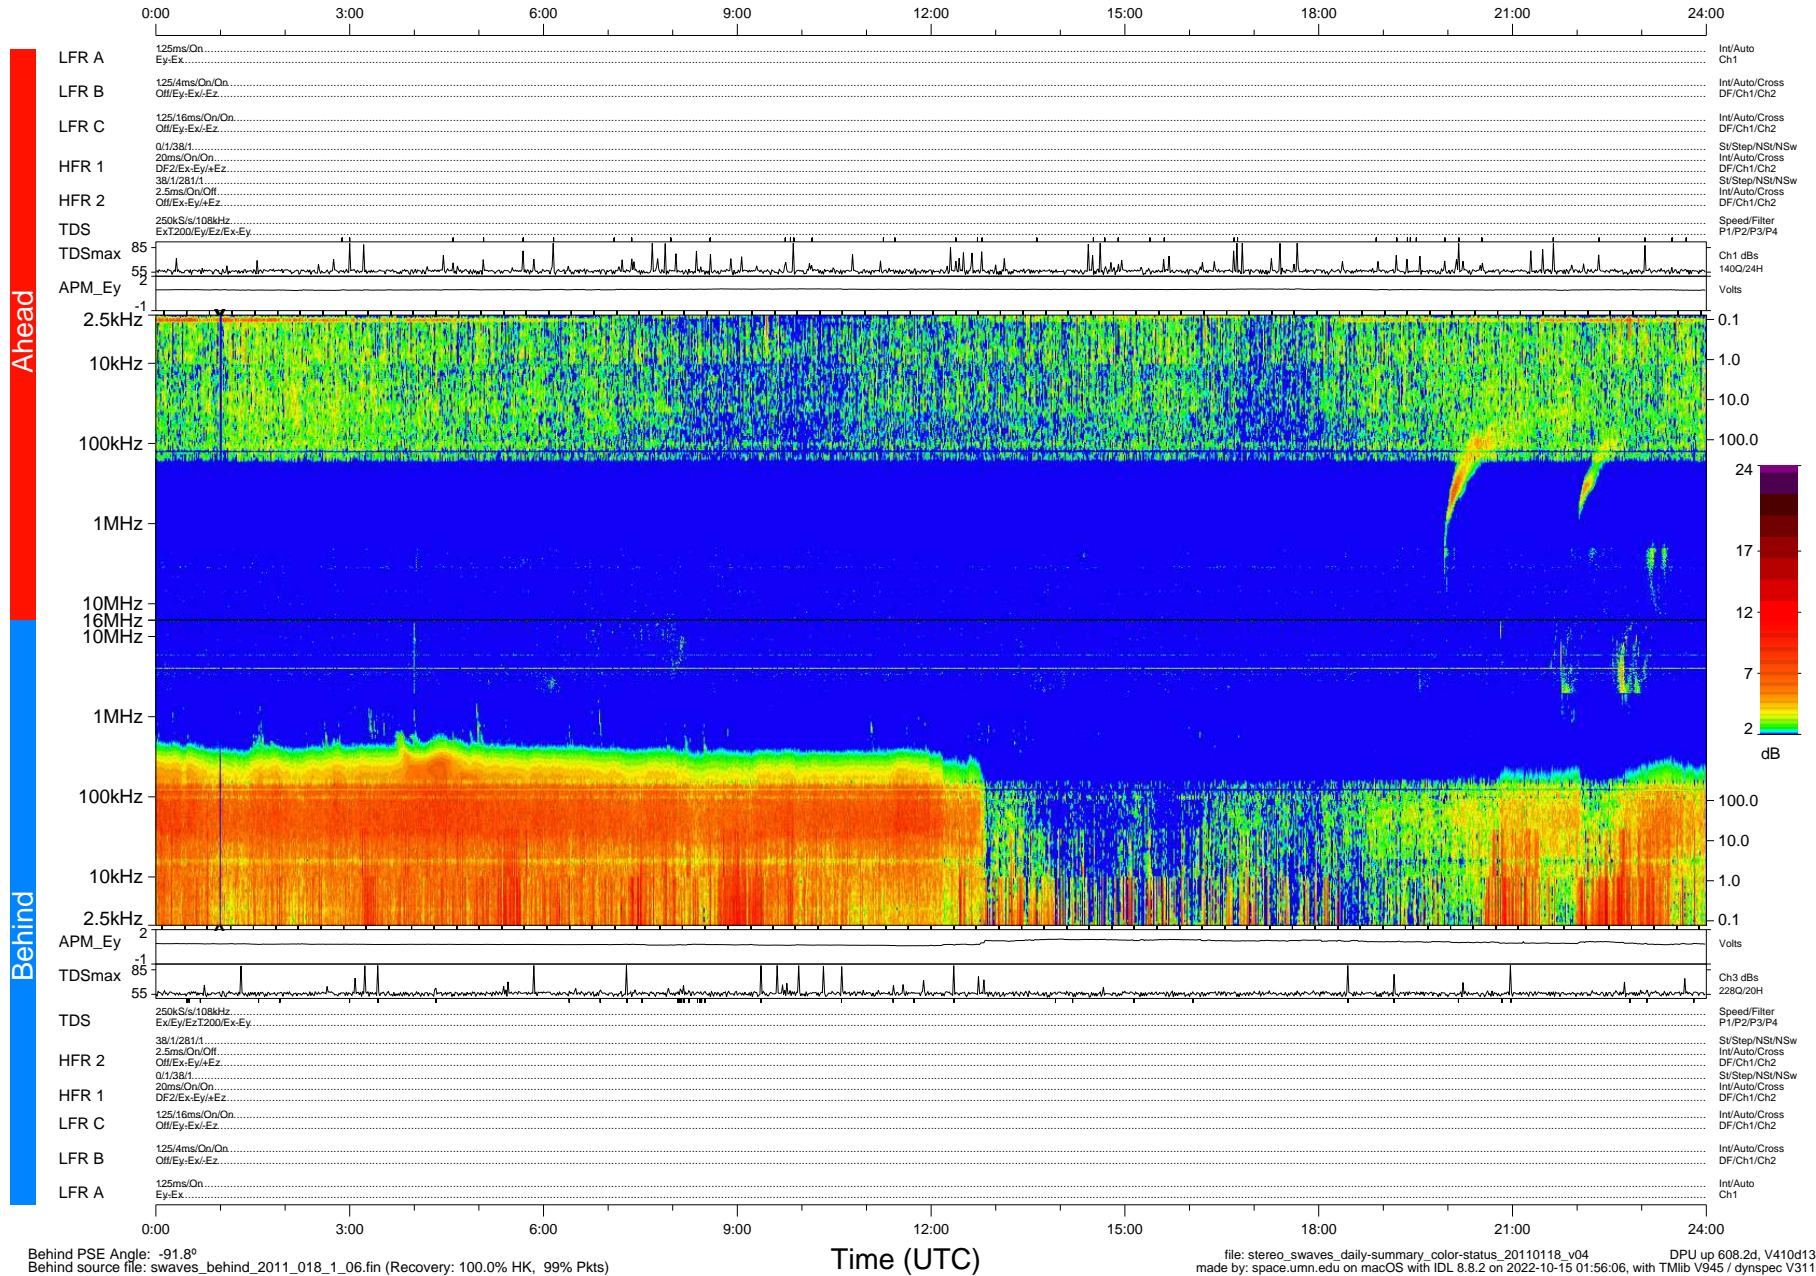

STEREO/WAVES Daily Summary - 18-Jan-2011 (DOY 018)

Ahead source file: swaves_ahead_2011_018_1_05.fin (Recovery: 100.0% HK, 86% Pkts)
Ahead PSE Angle: 85.9°

DPU up 532.4d, V410d12

Behind PSE Angle: -91.8°
Behind source file: swaves_behind_2011_018_1_06.fin (Recovery: 100.0% HK, 99% Pkts)

Time (UTC)