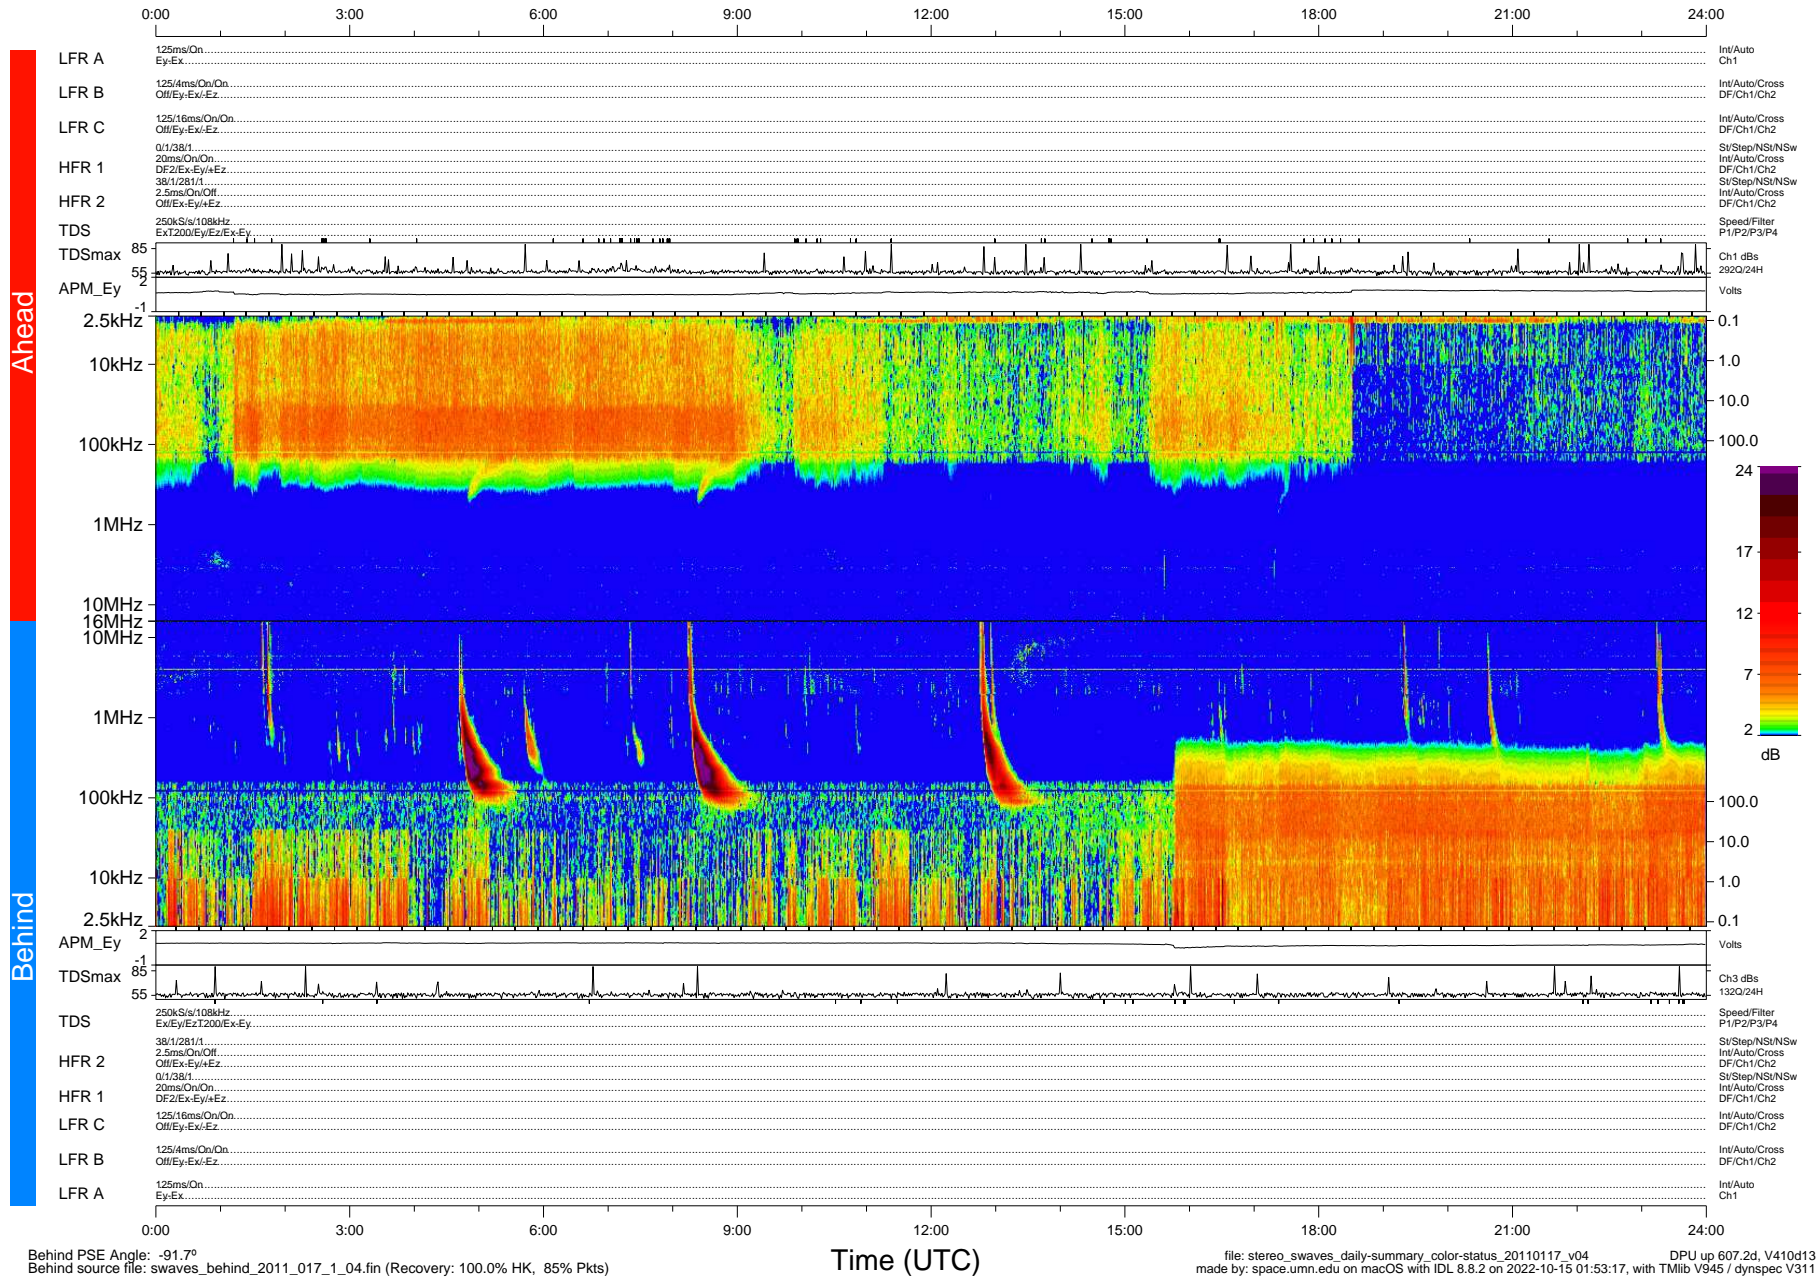

STEREO/WAVES Daily Summary - 17-Jan-2011 (DOY 017)

Ahead source file: swaves_ahead_2011_017_1_04.fin (Recovery: 100.0% HK, 108% Pkts)
Ahead PSE Angle: 85.9°

DPU up 531.4d, V410d12

Behind PSE Angle: -91.7°
Behind source file: swaves_behind_2011_017_1_04.fin (Recovery: 100.0% HK, 85% Pkts)