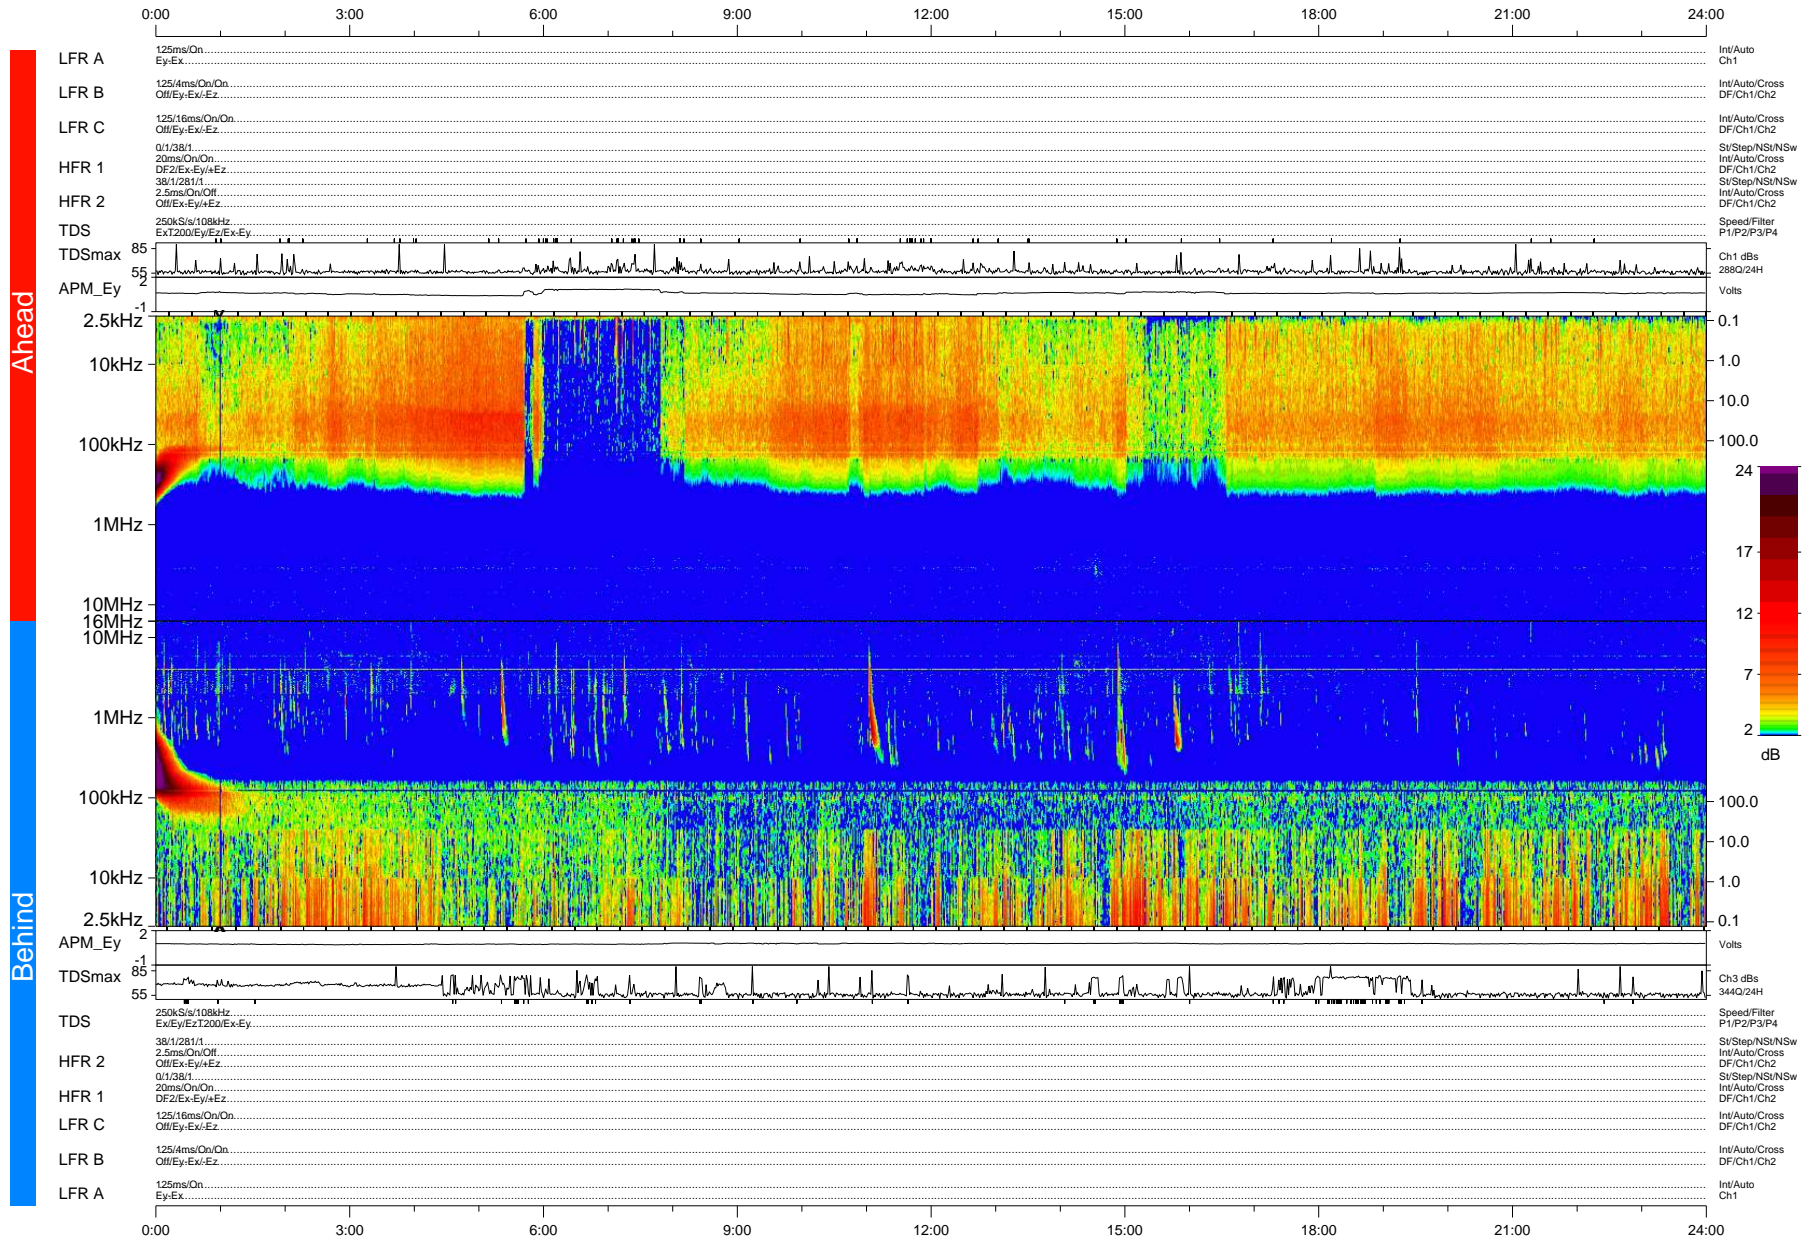

# STEREO/WAVES Daily Summary - 16-Jan-2011 (DOY 016)

Ahead source file: swaves\_ahead\_2011\_016\_1\_04.fin (Recovery: 100.0% HK, 108% Pkts)  
 Ahead PSE Angle: 85.8°

DPU up 530.4d, V410d12

Behind PSE Angle: -91.6°  
 Behind source file: swaves\_behind\_2011\_016\_1\_06.fin (Recovery: 100.0% HK, 116% Pkts)

Time (UTC)

file: stereo\_swaves\_daily-summary\_color-status\_20110116\_v04  
 DPU up 606.2d, V410d13  
 made by: space.umn.edu on macOS with IDL 8.8.2 on 2022-10-15 01:50:27, with TMLib V945 / dynspec V311