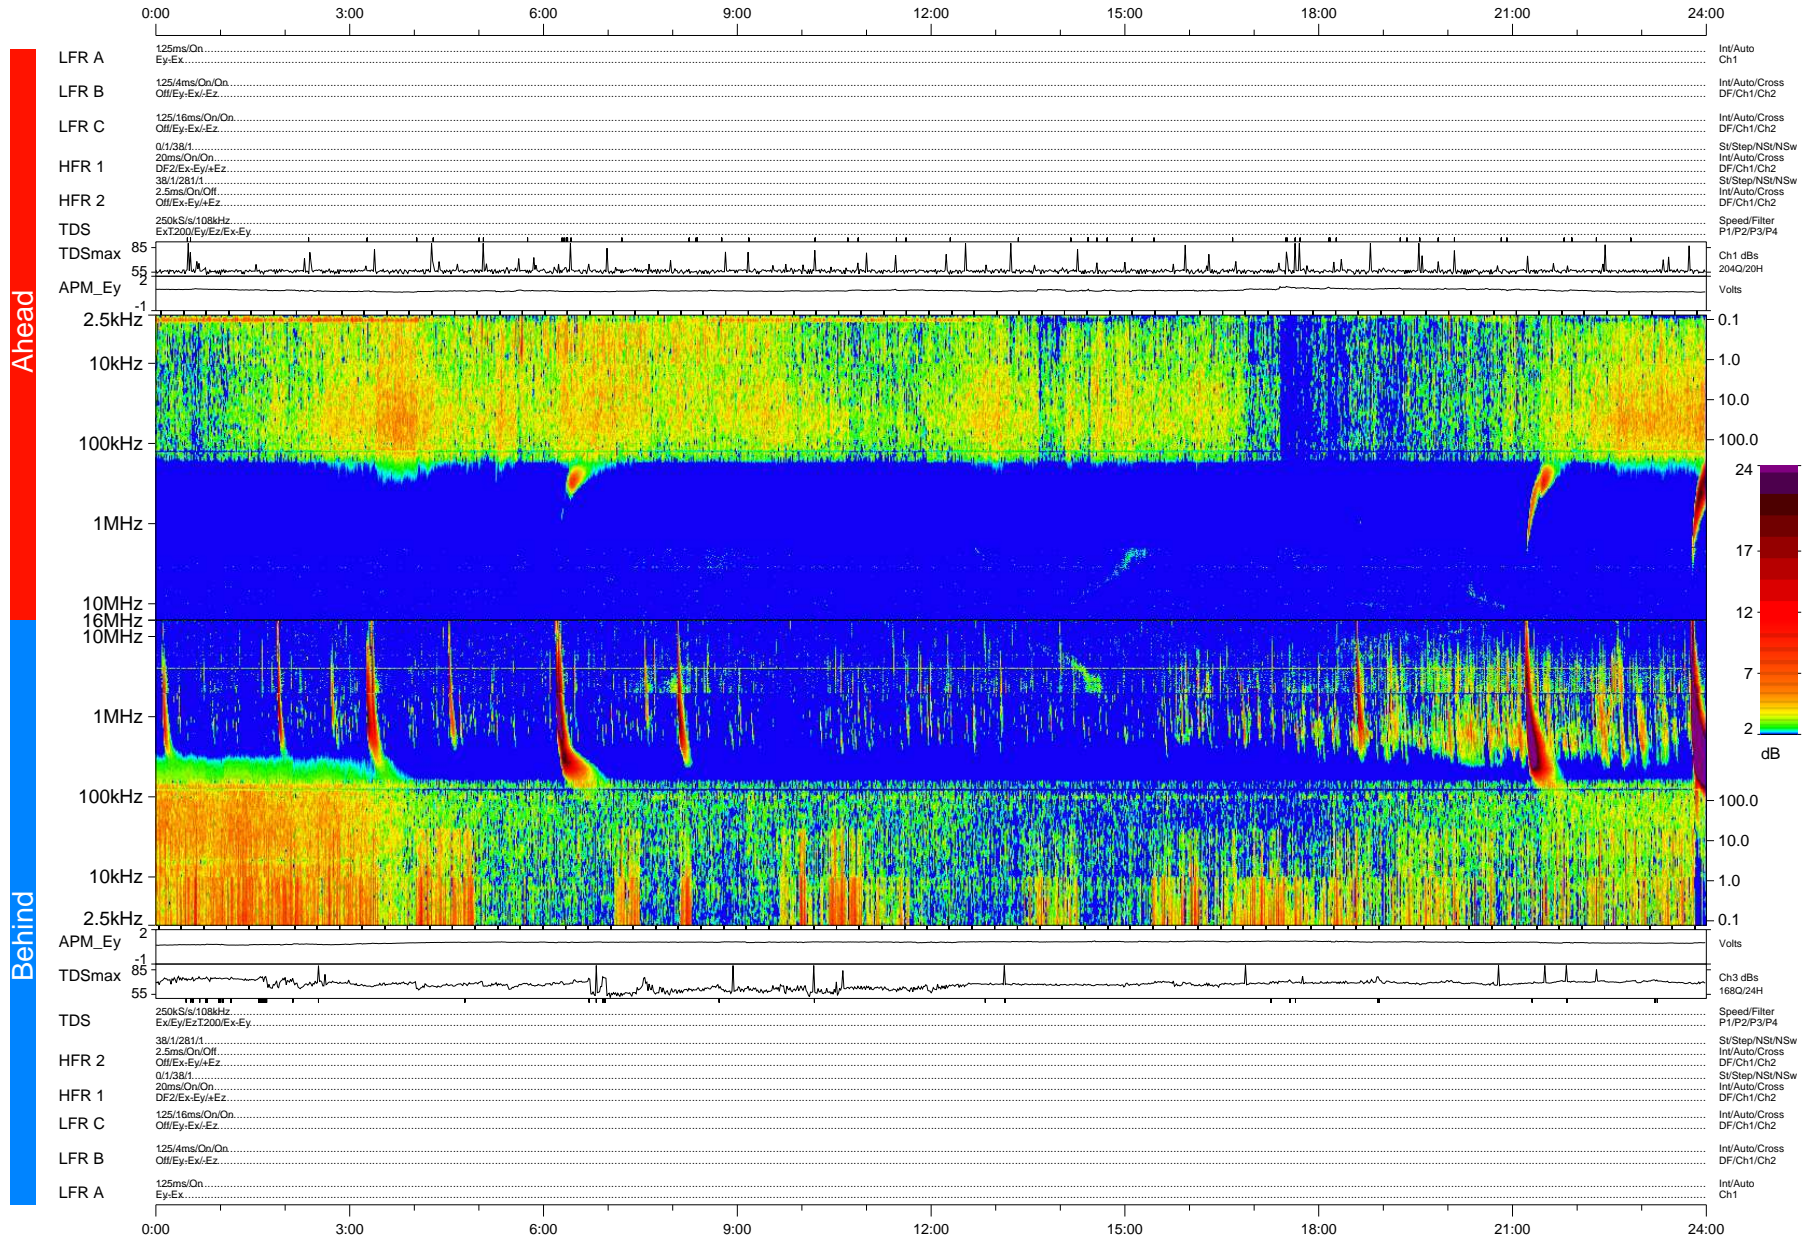

STEREO/WAVES Daily Summary - 15-Jan-2011 (DOY 015)

Ahead source file: swaves_ahead_2011_015_1_04.fin (Recovery: 100.0% HK, 95% Pkts)
Ahead PSE Angle: 85.8°

DPU up 529.4d, V410d12

Behind PSE Angle: -91.6°
Behind source file: swaves_behind_2011_015_1_04.fin (Recovery: 100.0% HK, 90% Pkts)

Time (UTC)