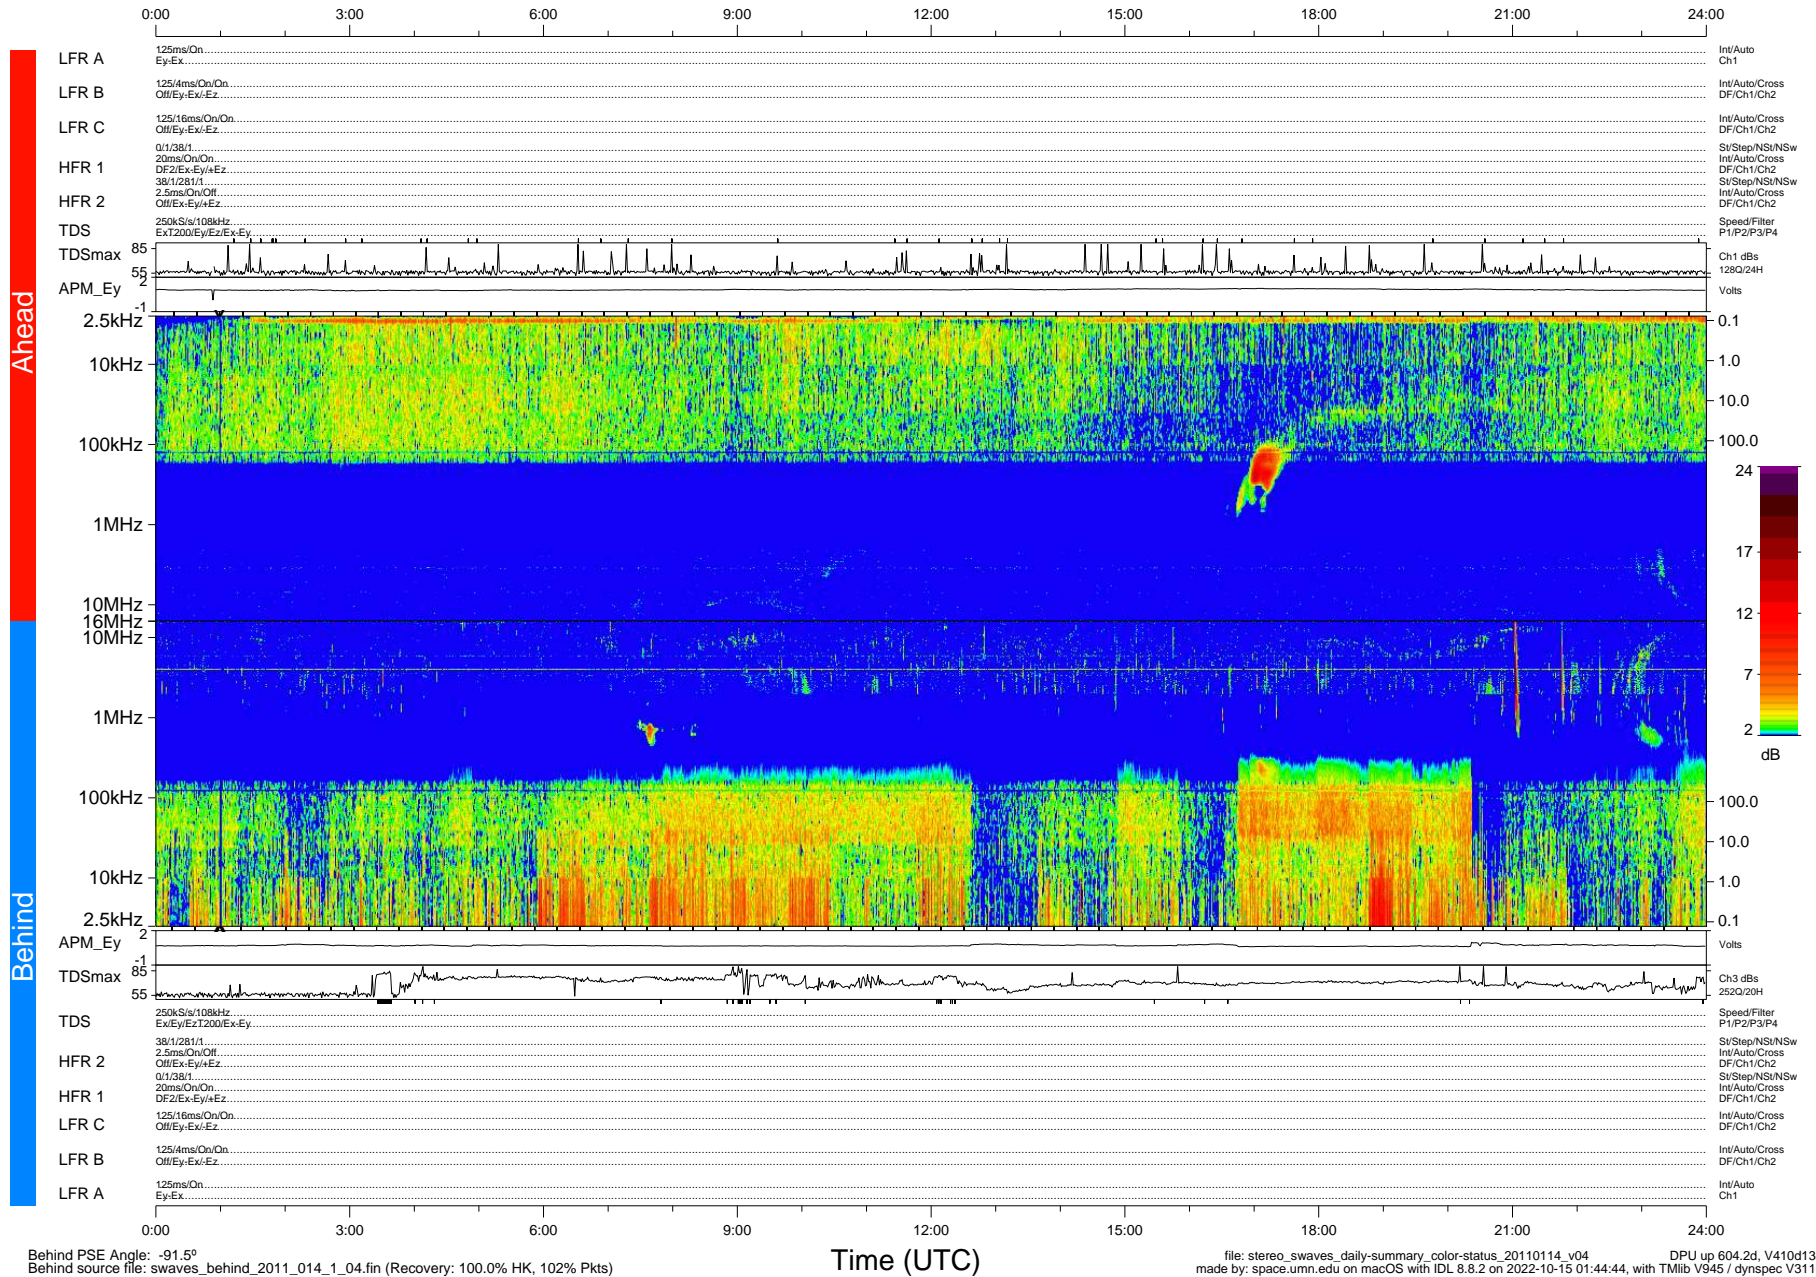

STEREO/WAVES Daily Summary - 14-Jan-2011 (DOY 014)

Ahead source file: swaves_ahead_2011_014_1_04.fin (Recovery: 100.1% HK, 84% Pkts)
Ahead PSE Angle: 85.8°

DPU up 528.4d, V410d12

Behind PSE Angle: -91.5°
Behind source file: swaves_behind_2011_014_1_04.fin (Recovery: 100.0% HK, 102% Pkts)