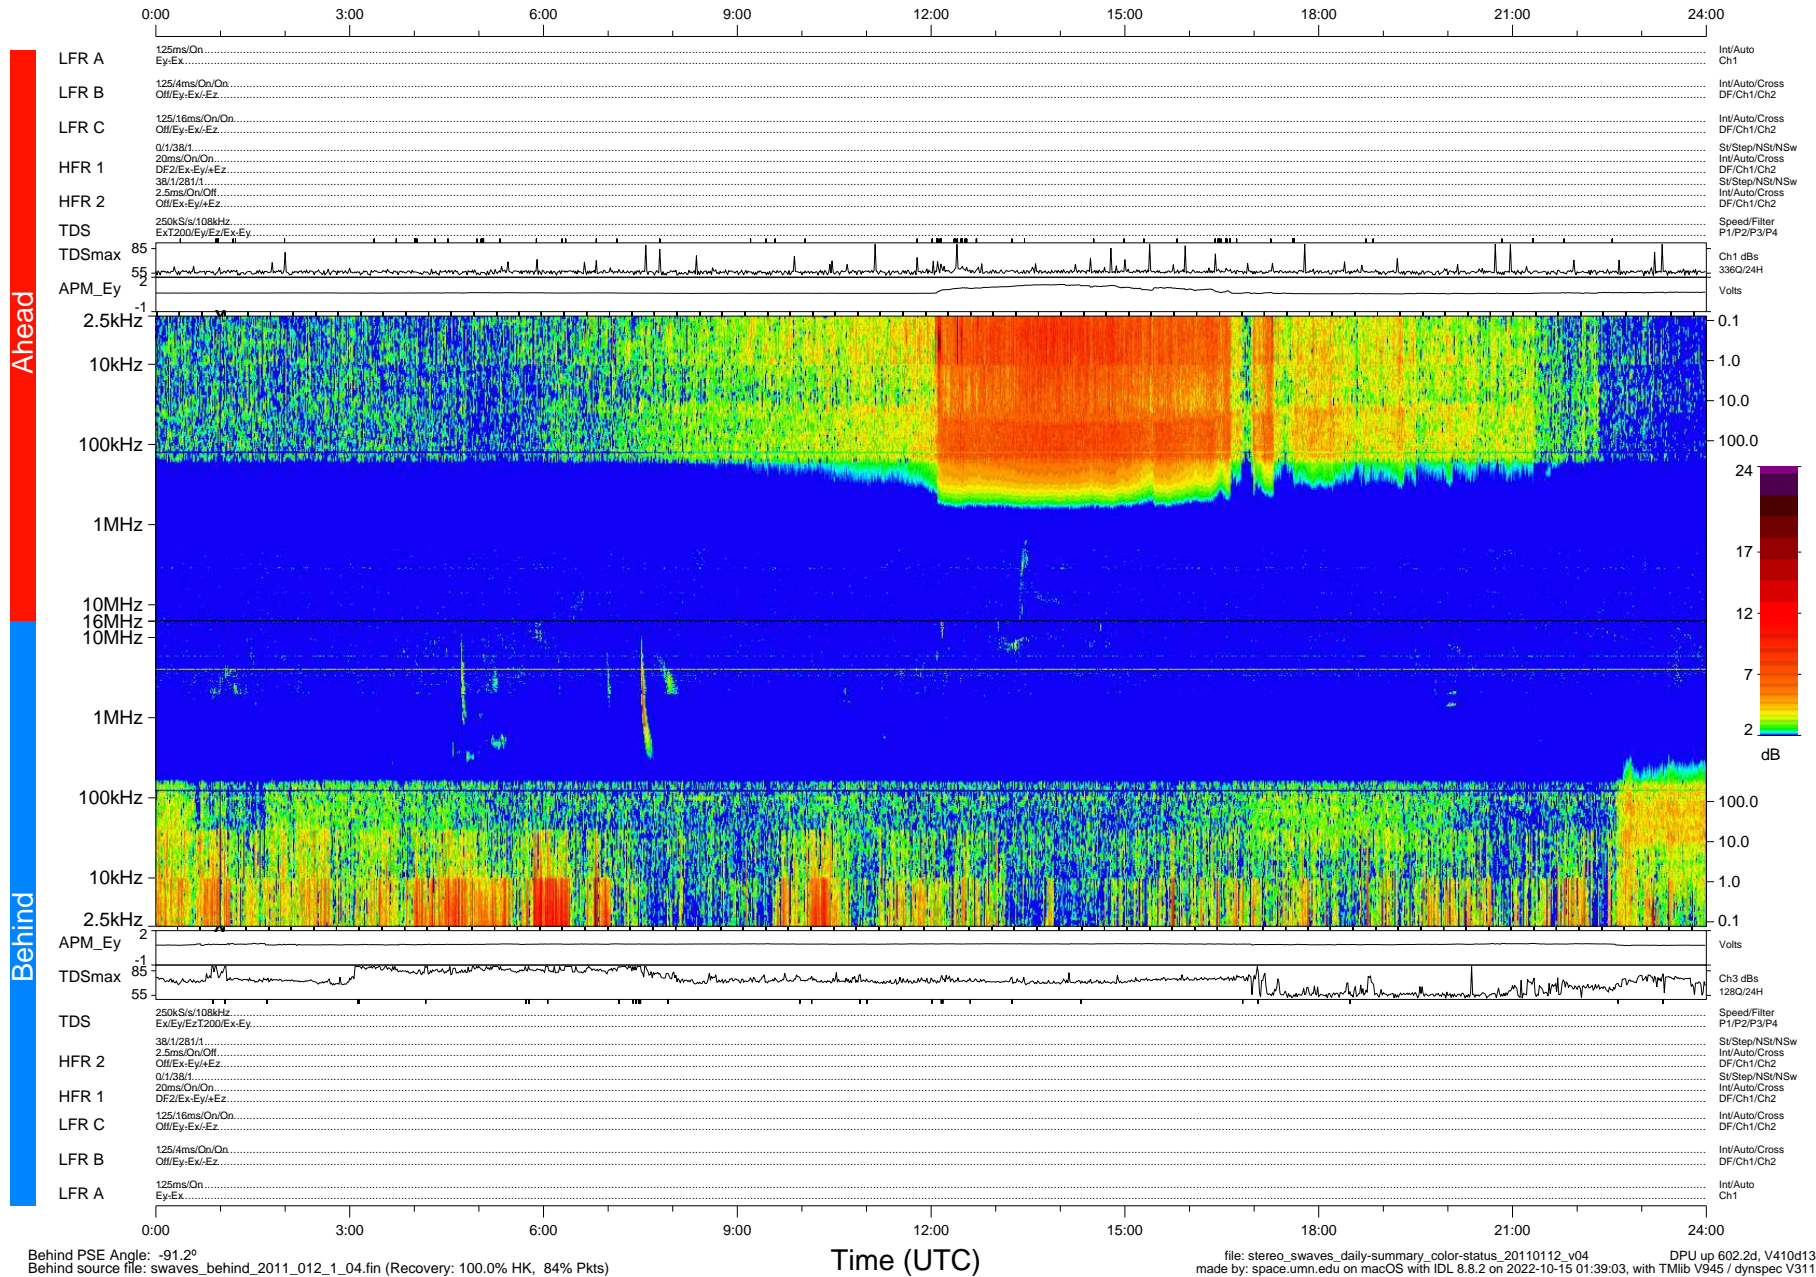

STEREO/WAVES Daily Summary - 12-Jan-2011 (DOY 012)

Ahead source file: swaves_ahead_2011_012_1_04.fin (Recovery: 100.0% HK, 115% Pkts)
Ahead PSE Angle: 85.8°

DPU up 526.4d, V410d12

Behind PSE Angle: -91.2°
Behind source file: swaves_behind_2011_012_1_04.fin (Recovery: 100.0% HK, 84% Pkts)

Time (UTC)