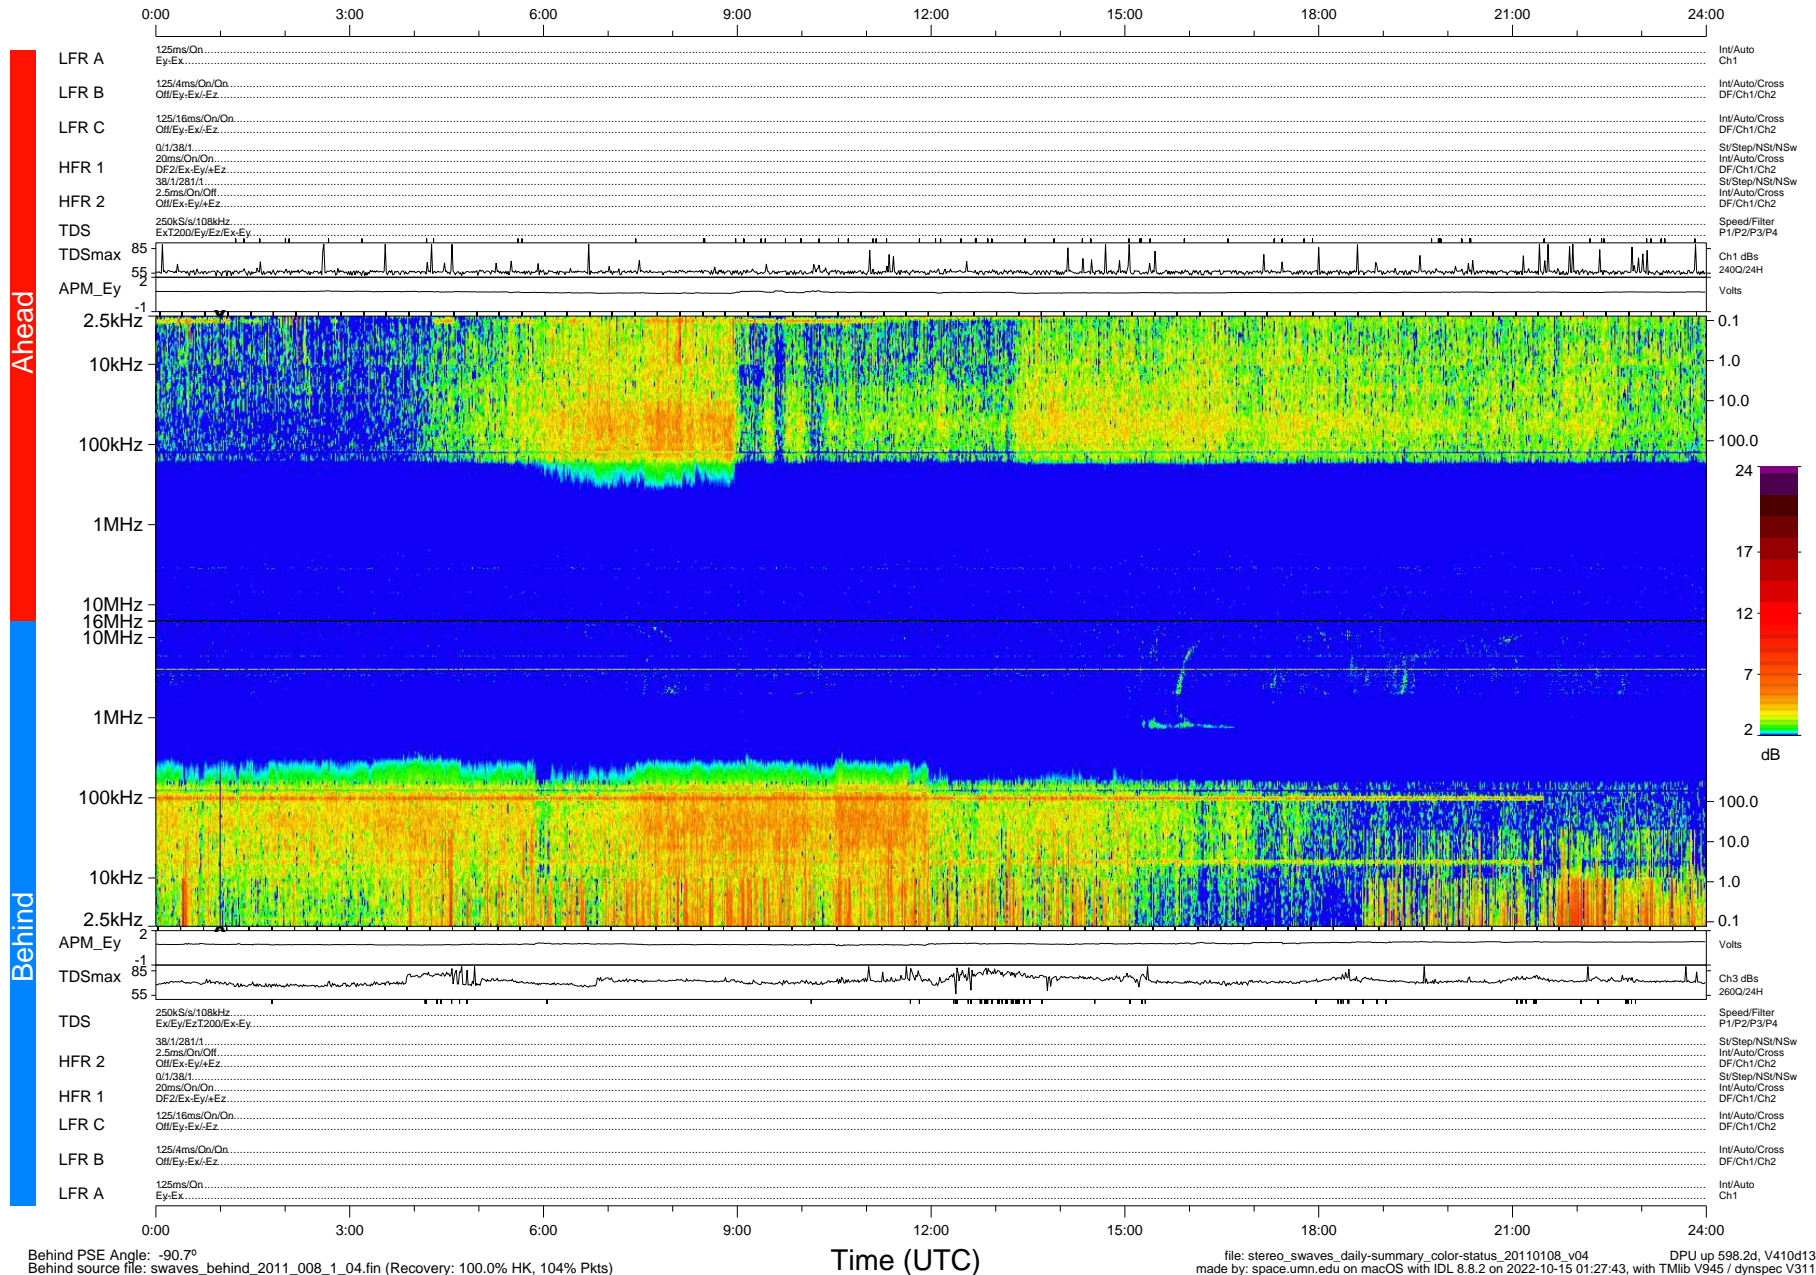

STEREO/WAVES Daily Summary - 08-Jan-2011 (DOY 008)

Ahead source file: swaves_ahead_2011_008_1_04.fin (Recovery: 100.0% HK, 101% Pkts)
Ahead PSE Angle: 85.7°

DPU up 522.4d, V410d12

Behind PSE Angle: -90.7°
Behind source file: swaves_behind_2011_008_1_04.fin (Recovery: 100.0% HK, 104% Pkts)