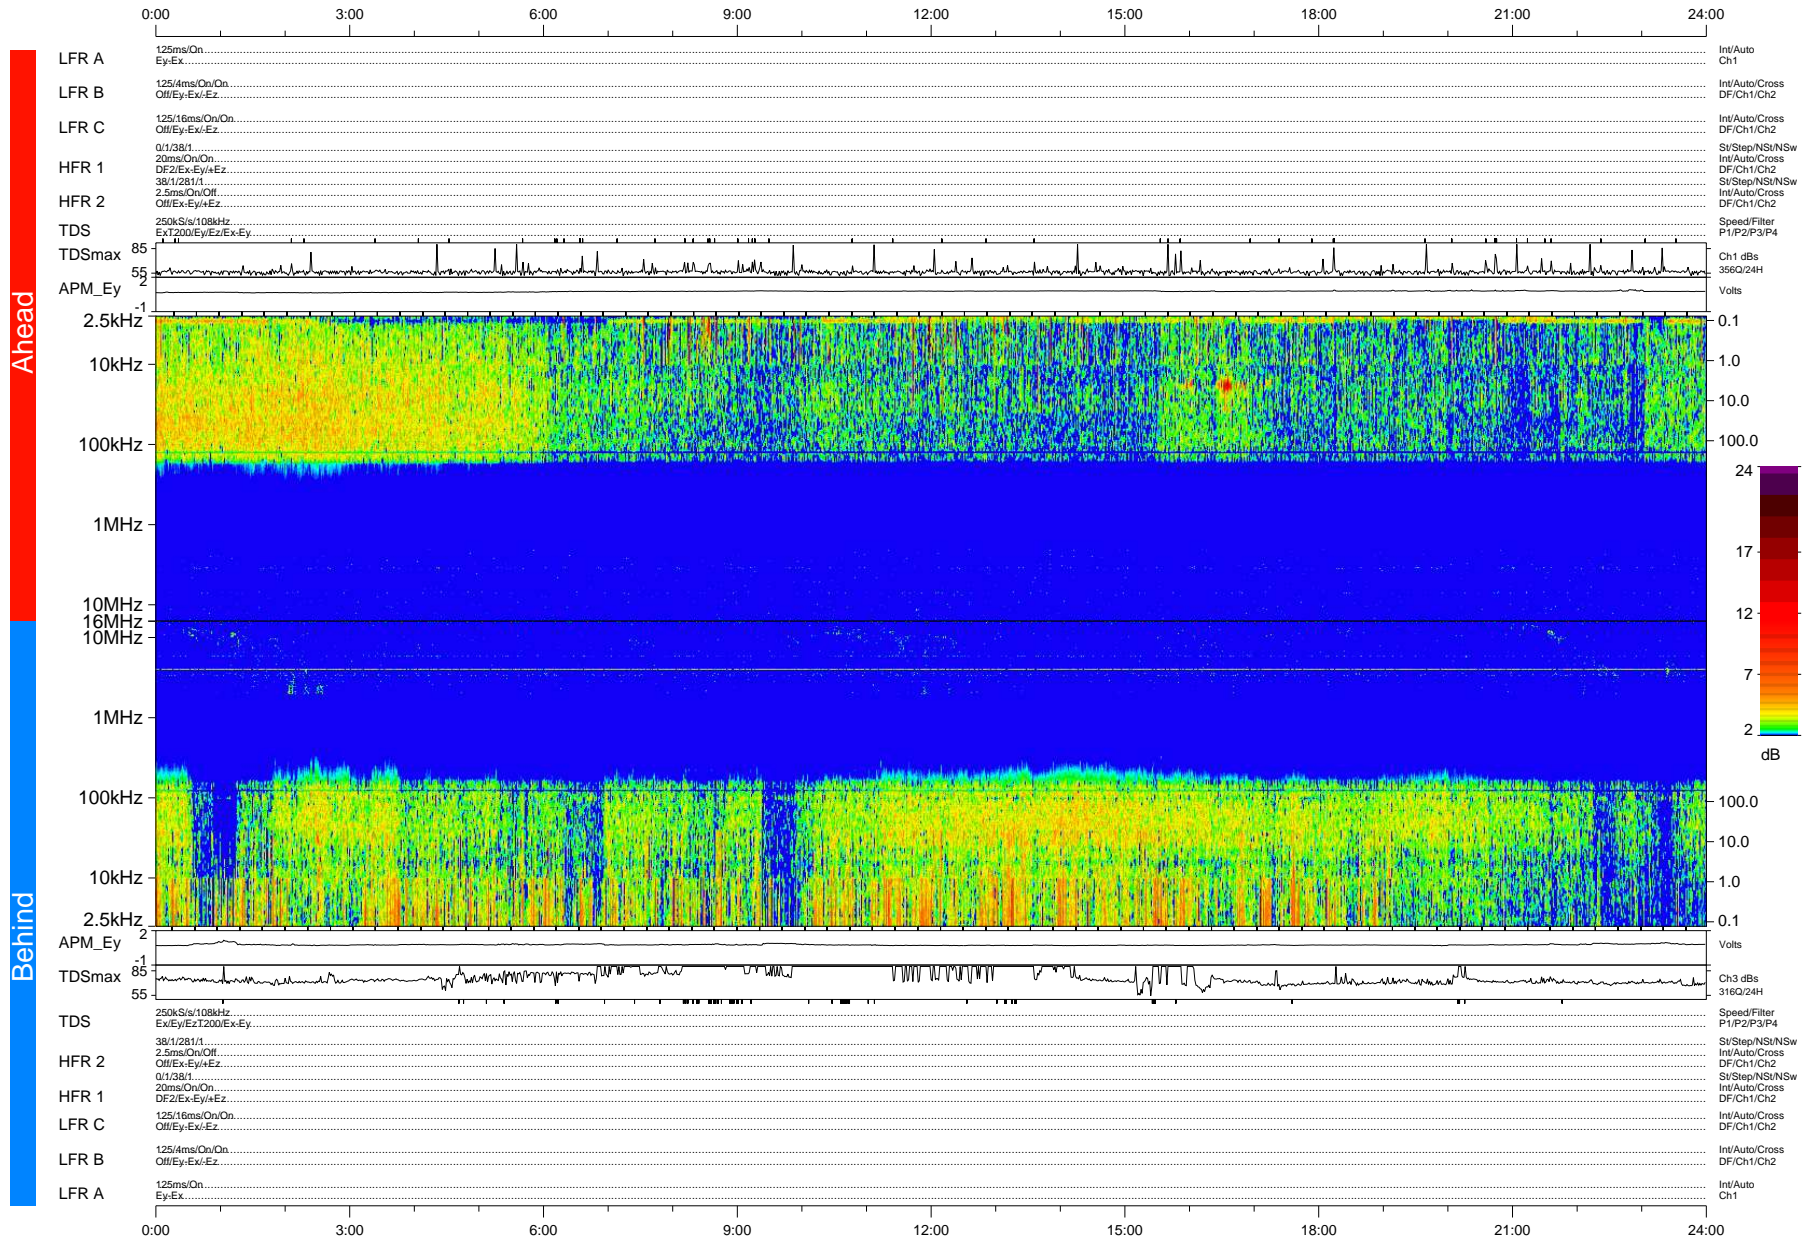

STEREO/WAVES Daily Summary - 07-Jan-2011 (DOY 007)

Ahead source file: swaves_ahead_2011_007_1_04.fin (Recovery: 100.0% HK, 118% Pkts)
Ahead PSE Angle: 85.7°

DPU up 521.4d, V410d12

Behind PSE Angle: -90.6°
Behind source file: swaves_behind_2011_007_1_04.fin (Recovery: 100.0% HK, 112% Pkts)

Time (UTC)