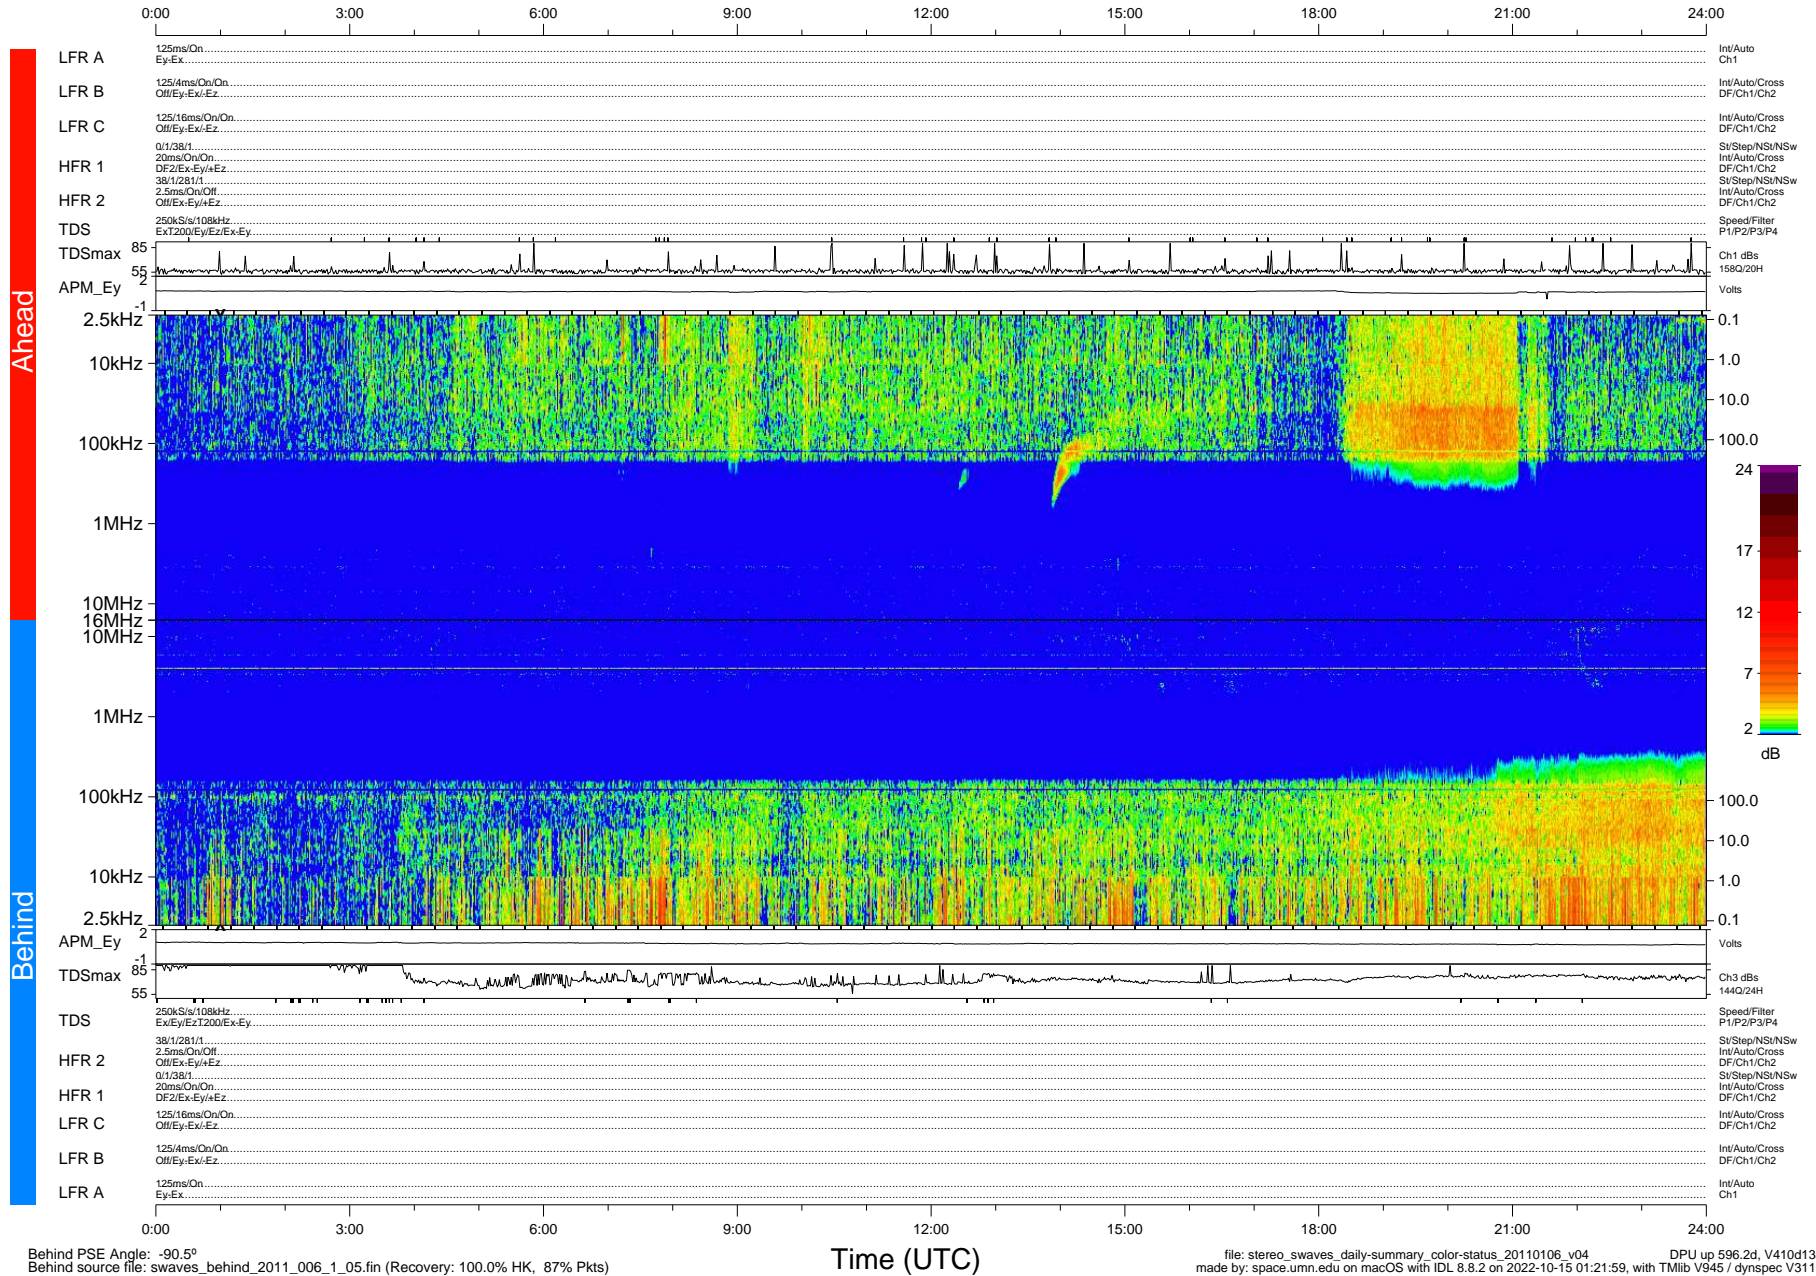

STEREO/WAVES Daily Summary - 06-Jan-2011 (DOY 006)

Ahead source file: swaves_ahead_2011_006_1_04.fin (Recovery: 99.9% HK, 89% Pkts)
Ahead PSE Angle: 85.6°

DPU up 520.4d, V410d12

Behind PSE Angle: -90.5°
Behind source file: swaves_behind_2011_006_1_05.fin (Recovery: 100.0% HK, 87% Pkts)