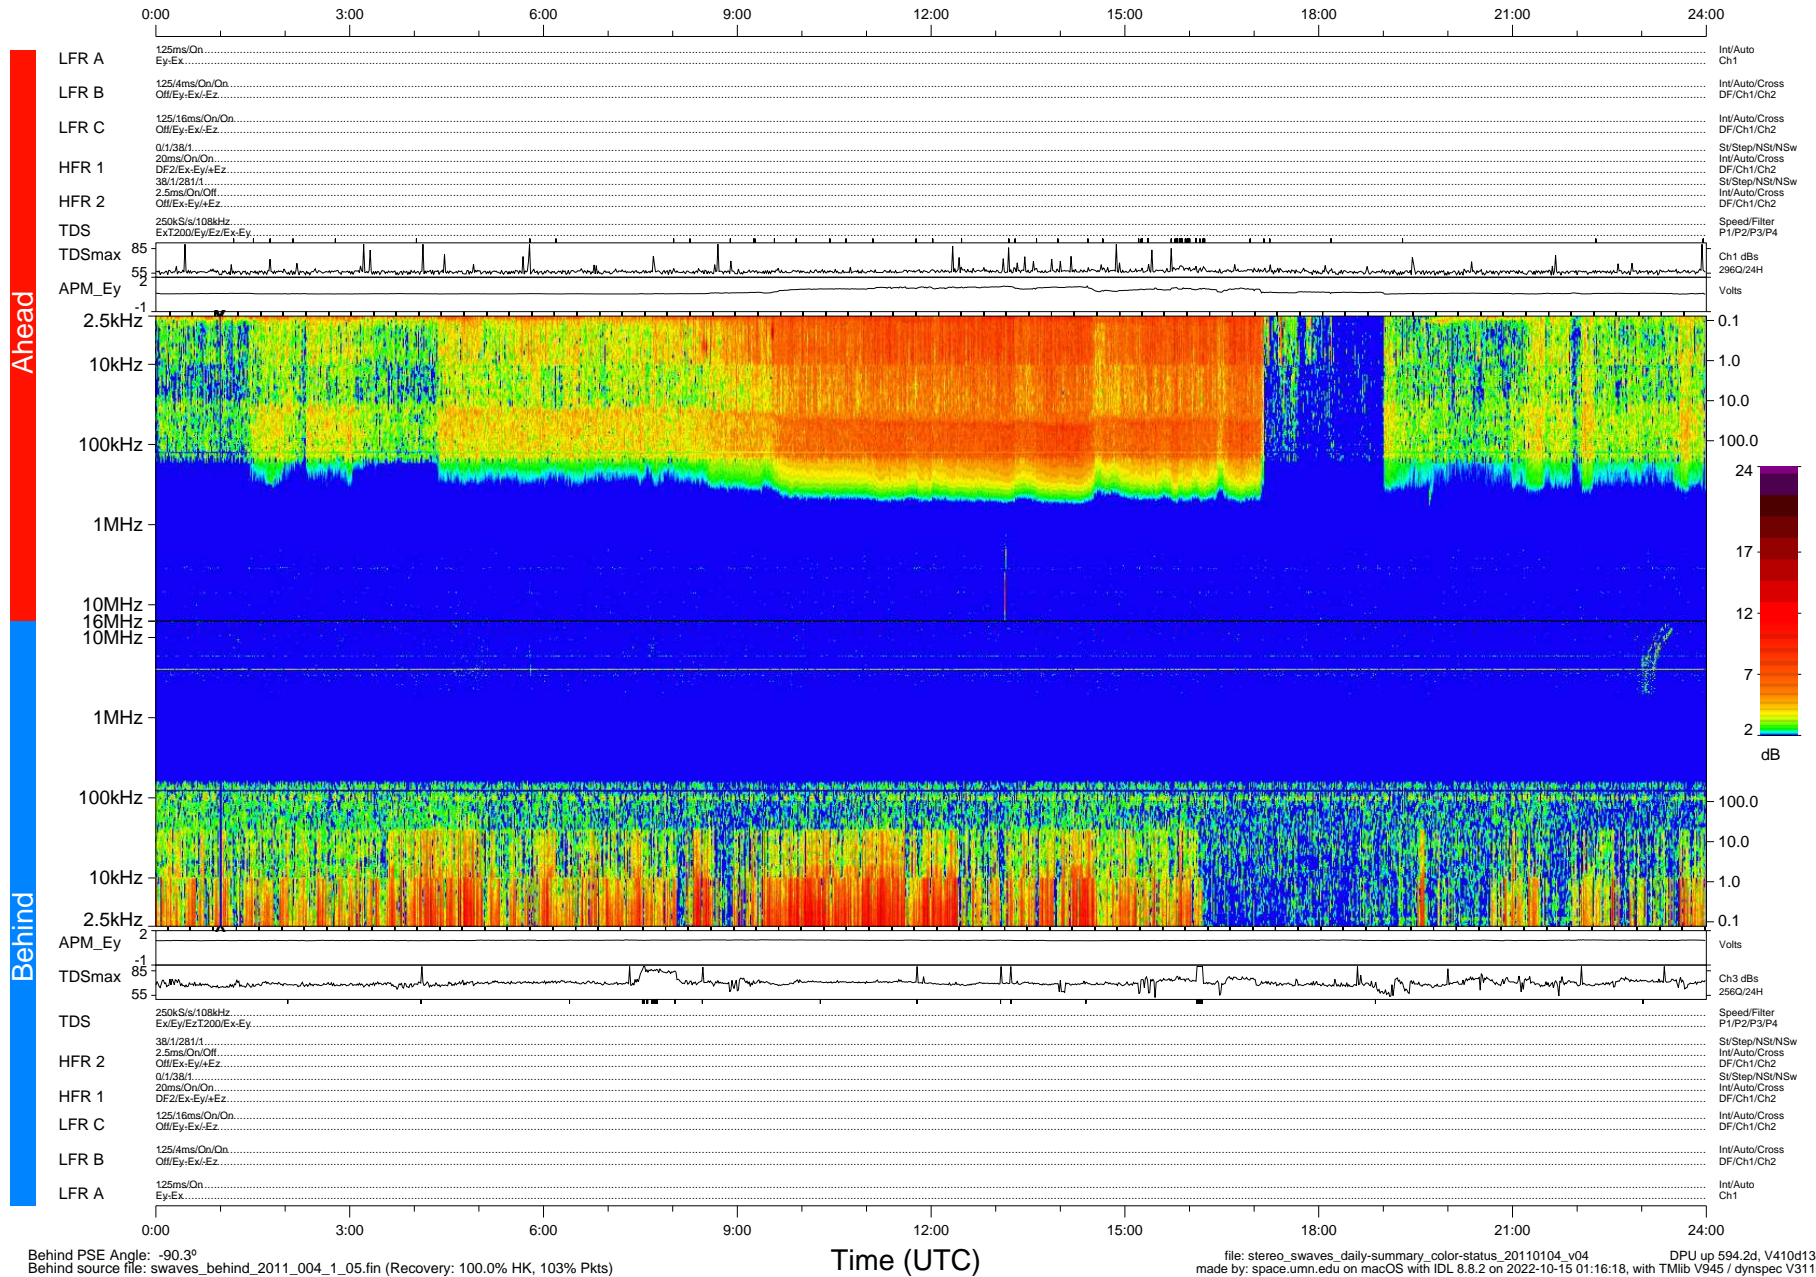

STEREO/WAVES Daily Summary - 04-Jan-2011 (DOY 004)

Ahead source file: swaves_ahead_2011_004_1_05.fin (Recovery: 100.0% HK, 109% Pkts)
Ahead PSE Angle: 85.6°

DPU up 518.4d, V410d12

Behind PSE Angle: -90.3°
Behind source file: swaves_behind_2011_004_1_05.fin (Recovery: 100.0% HK, 103% Pkts)

Time (UTC)