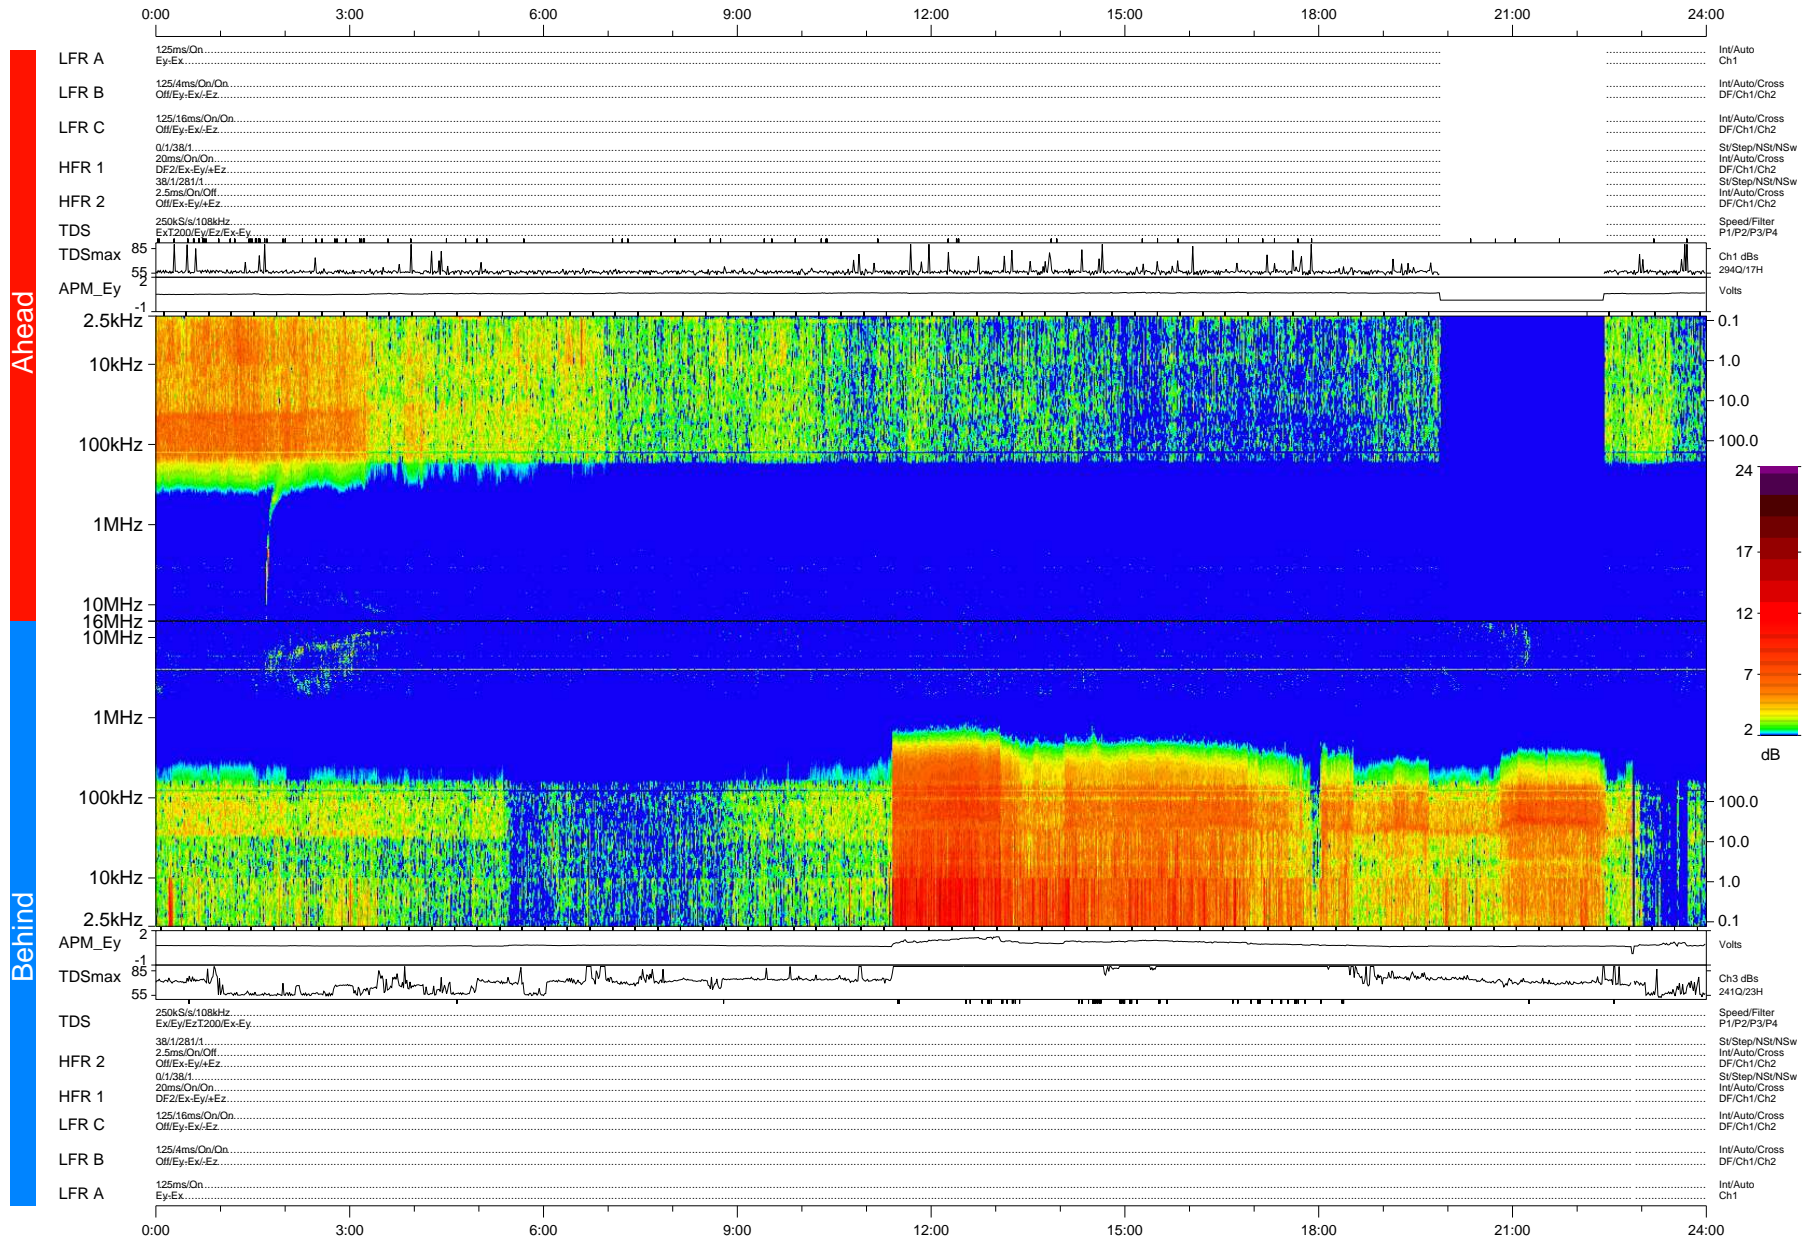

STEREO/WAVES Daily Summary - 29-Dec-2010 (DOY 363)

Ahead source file: swaves_ahead_2010_363_1_04.fin (Recovery: 89.4% HK, 101% Pkts)
Ahead PSE Angle: 85.5°

DPU up 512.4d, V410d12

Behind PSE Angle: -89.5°
Behind source file: swaves_behind_2010_363_1_05.fin (Recovery: 99.9% HK, 101% Pkts)

Time (UTC)