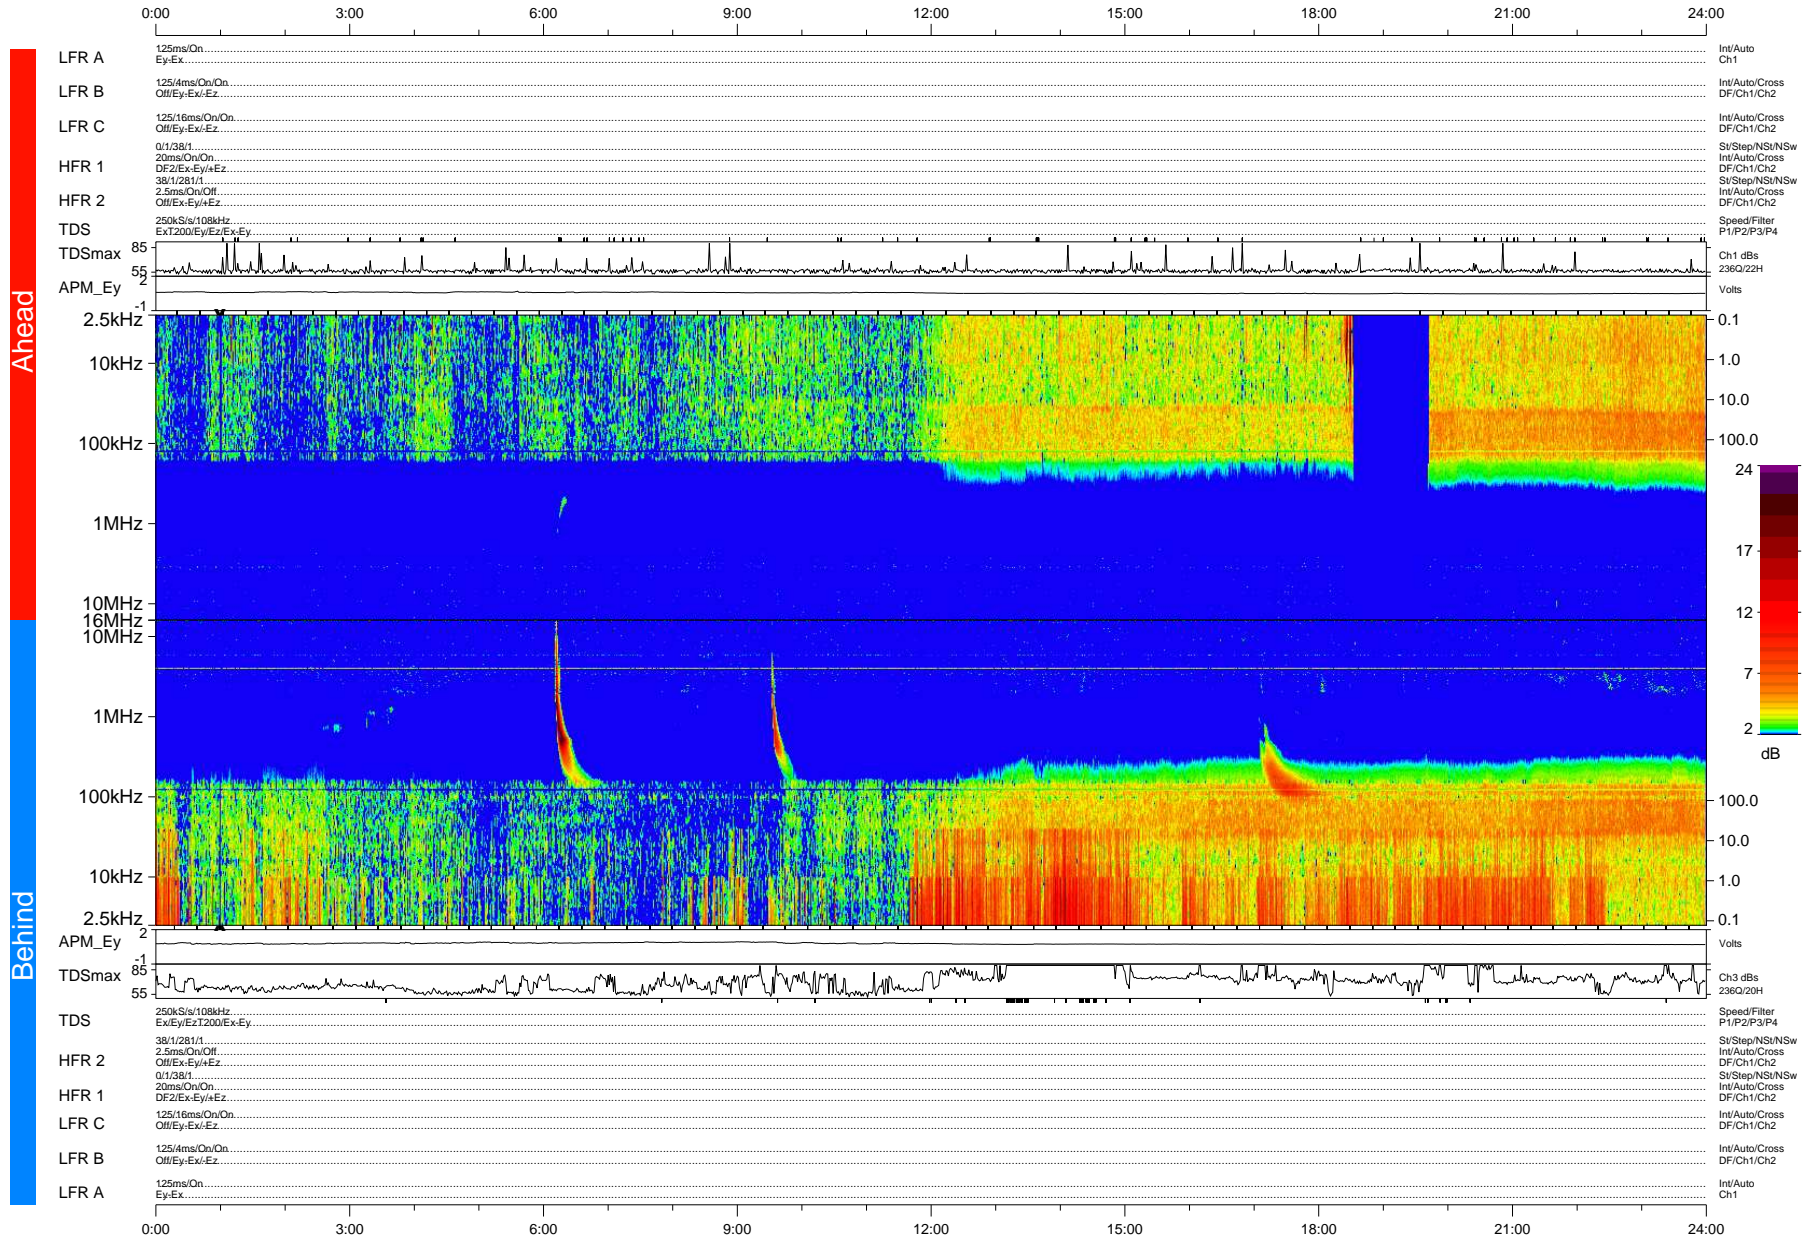

STEREO/WAVES Daily Summary - 28-Dec-2010 (DOY 362)

Ahead source file: swaves_ahead_2010_362_1_04.fin (Recovery: 100.0% HK, 97% Pkts)
Ahead PSE Angle: 85.5°

DPU up 511.4d, V410d12

Behind PSE Angle: -89.4°
Behind source file: swaves_behind_2010_362_1_04.fin (Recovery: 100.0% HK, 100% Pkts)

Time (UTC)