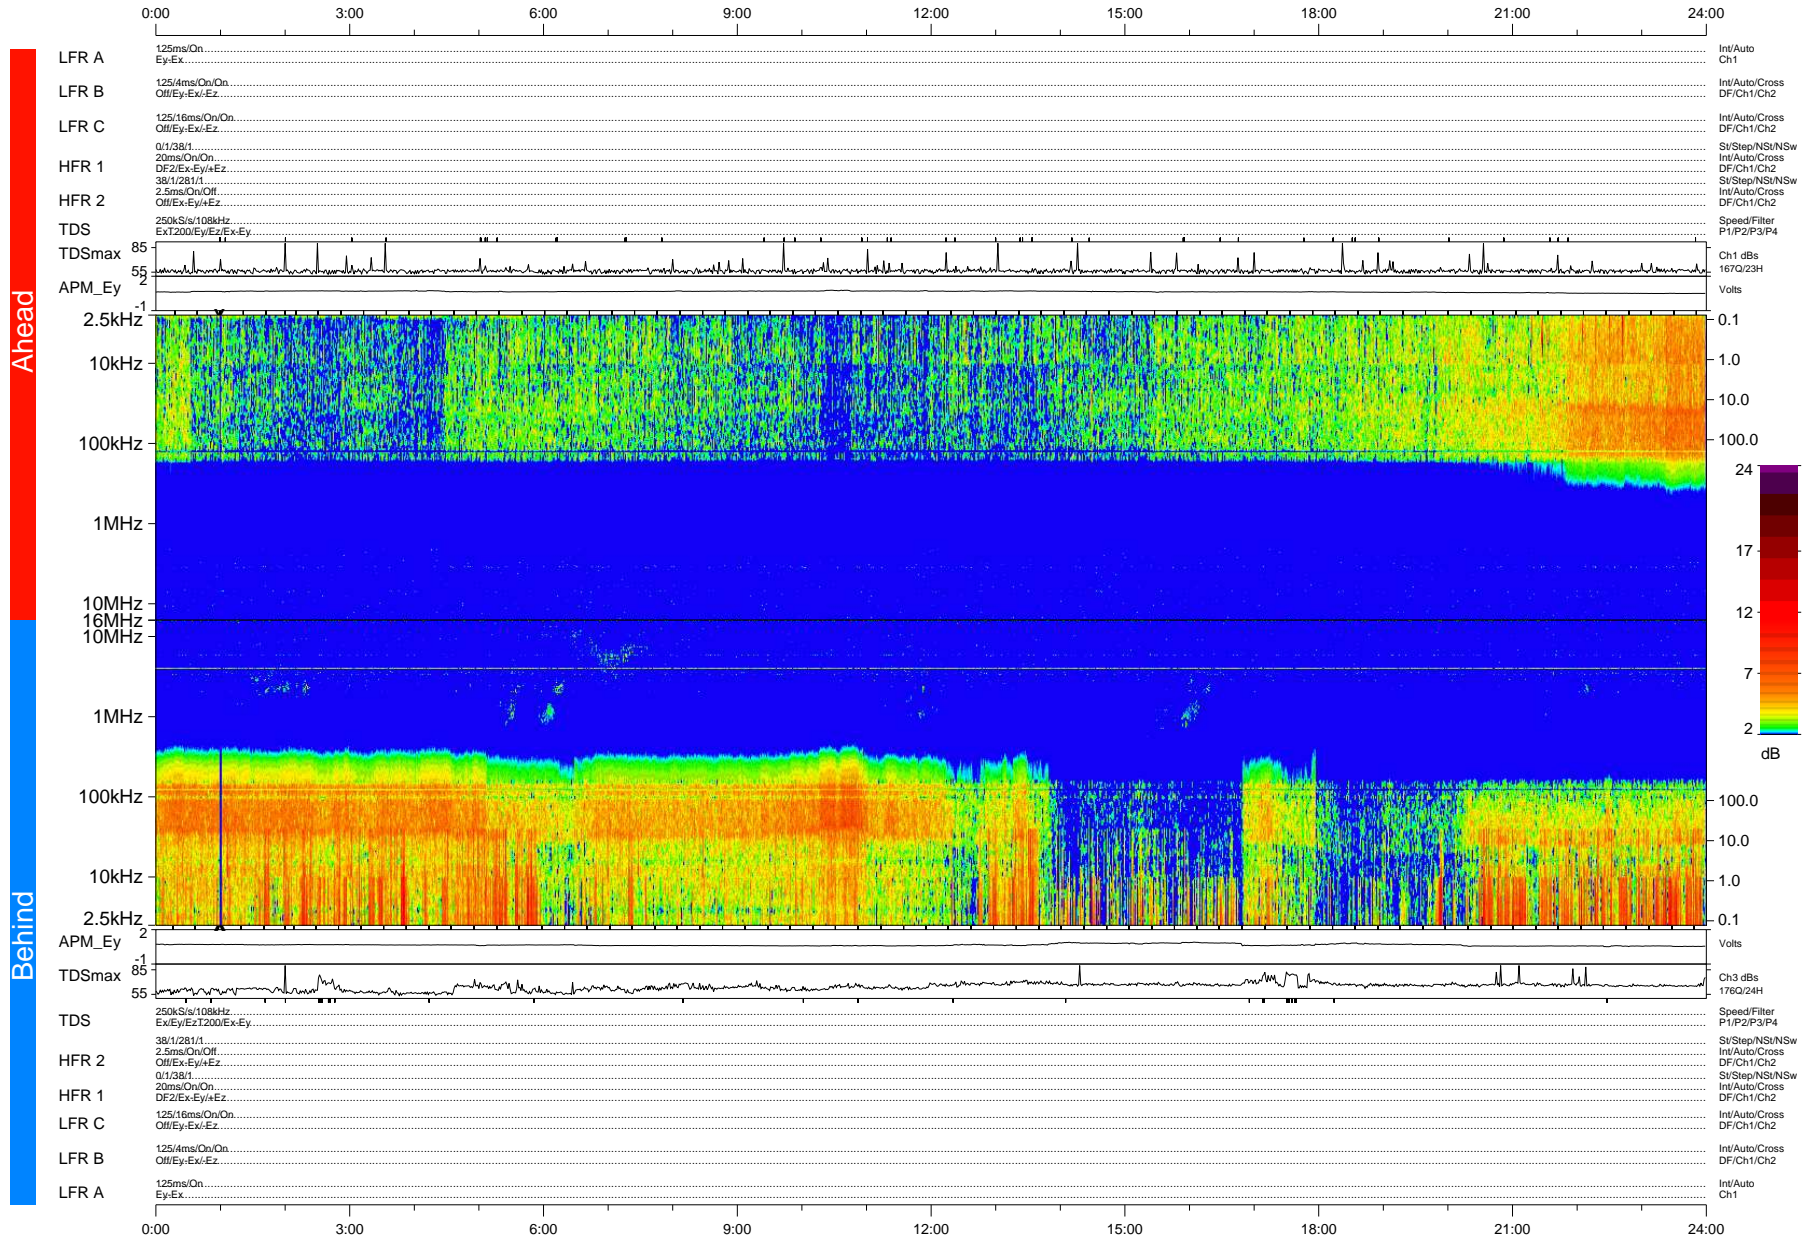

STEREO/WAVES Daily Summary - 26-Dec-2010 (DOY 360)

Ahead source file: swaves_ahead_2010_360_1_05.fin (Recovery: 100.0% HK, 90% Pkts)
Ahead PSE Angle: 85.4°

DPU up 509.4d, V410d12

Behind PSE Angle: -89.2°
Behind source file: swaves_behind_2010_360_1_04.fin (Recovery: 100.0% HK, 91% Pkts)

Time (UTC)