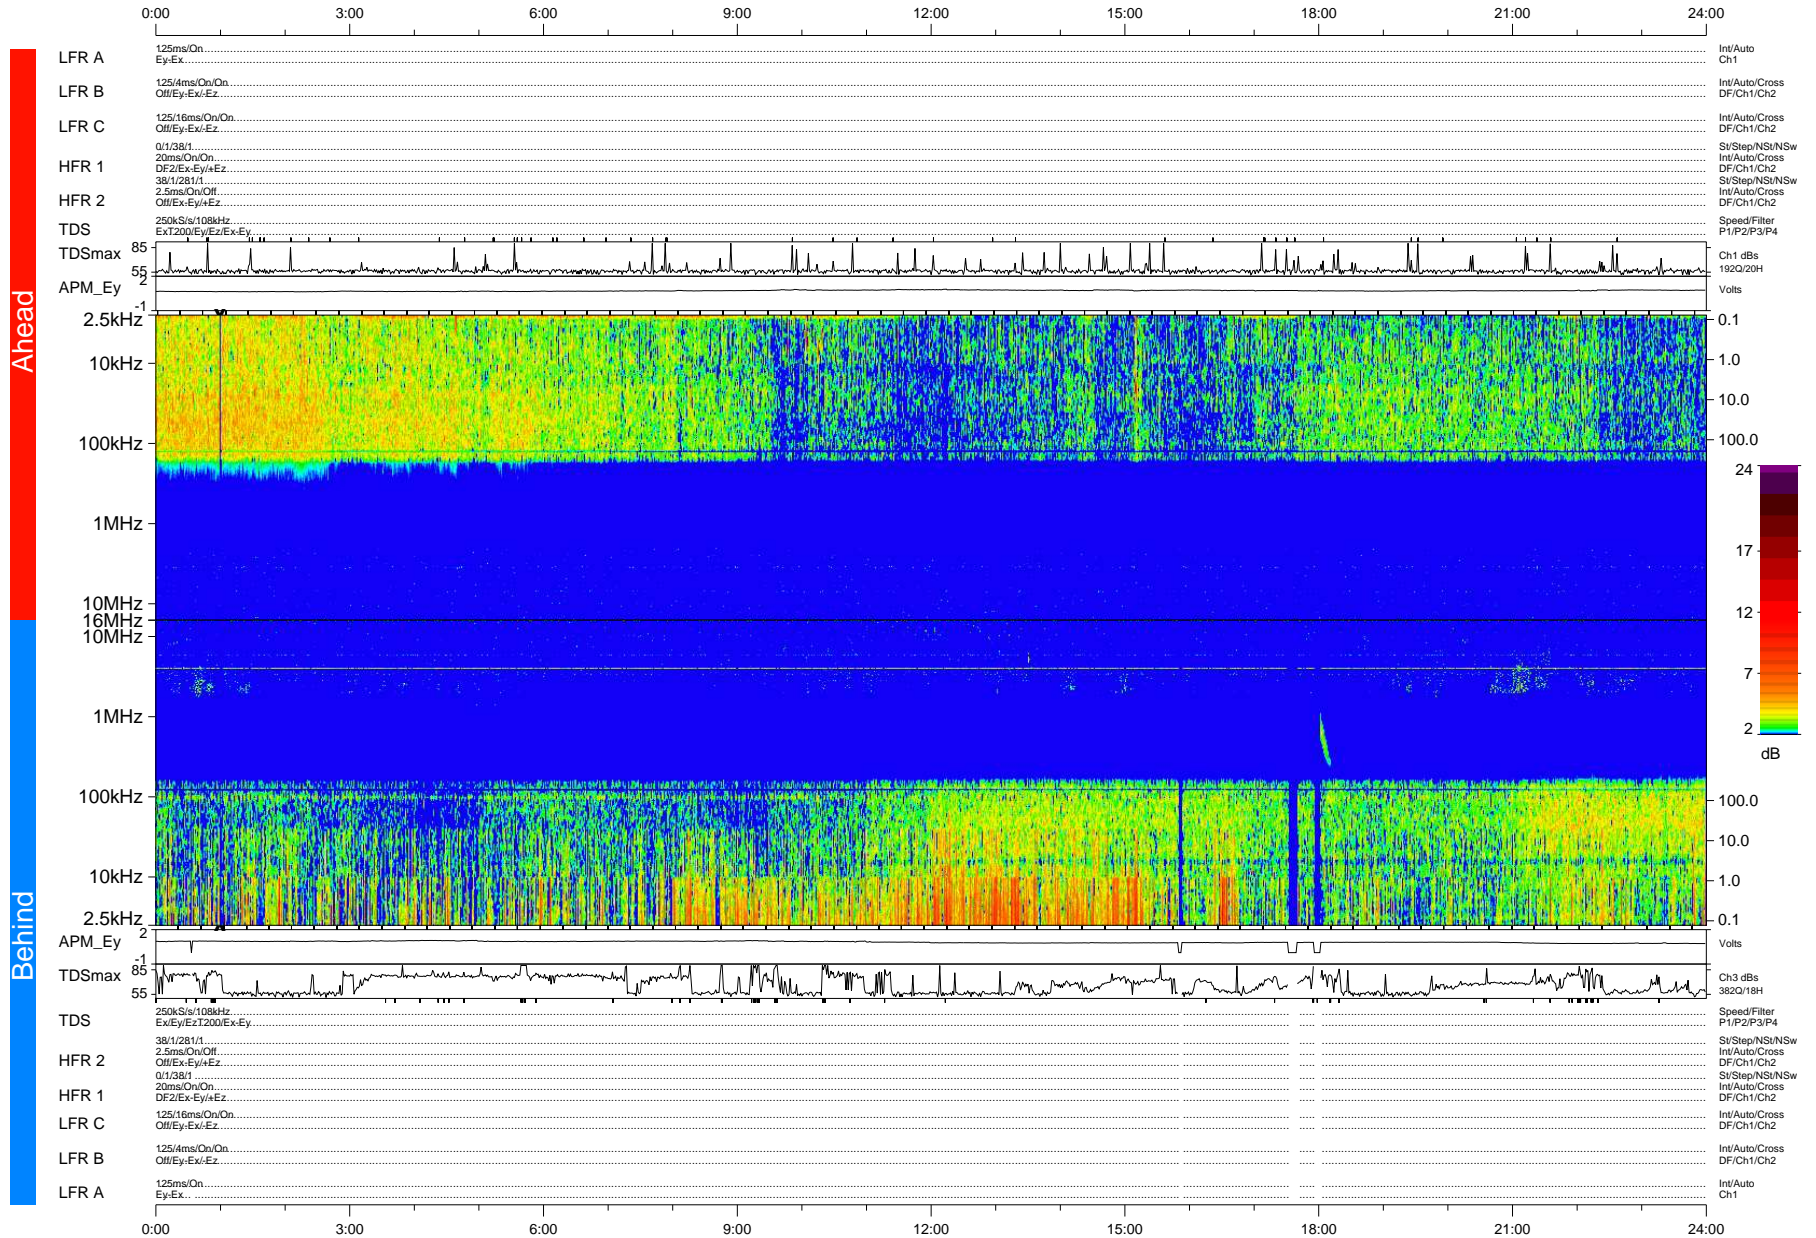

STEREO/WAVES Daily Summary - 24-Dec-2010 (DOY 358)

Ahead source file: swaves_ahead_2010_358_1_05.fin (Recovery: 100.0% HK, 93% Pkts)
 Ahead PSE Angle: 85.4°

DPU up 507.4d, V410d12

Behind PSE Angle: -88.9°
 Behind source file: swaves_behind_2010_358_1_04.fin (Recovery: 98.8% HK, 121% Pkts)

Time (UTC)

file: stereo_swaves_daily-summary_color-status_20101224_v04 DPU up 583.2d, V410d13
 made by: space.umn.edu on macOS with IDL 8.8.2 on 2022-10-16 18:25:02, with Tmlib V945 / dynspec V311