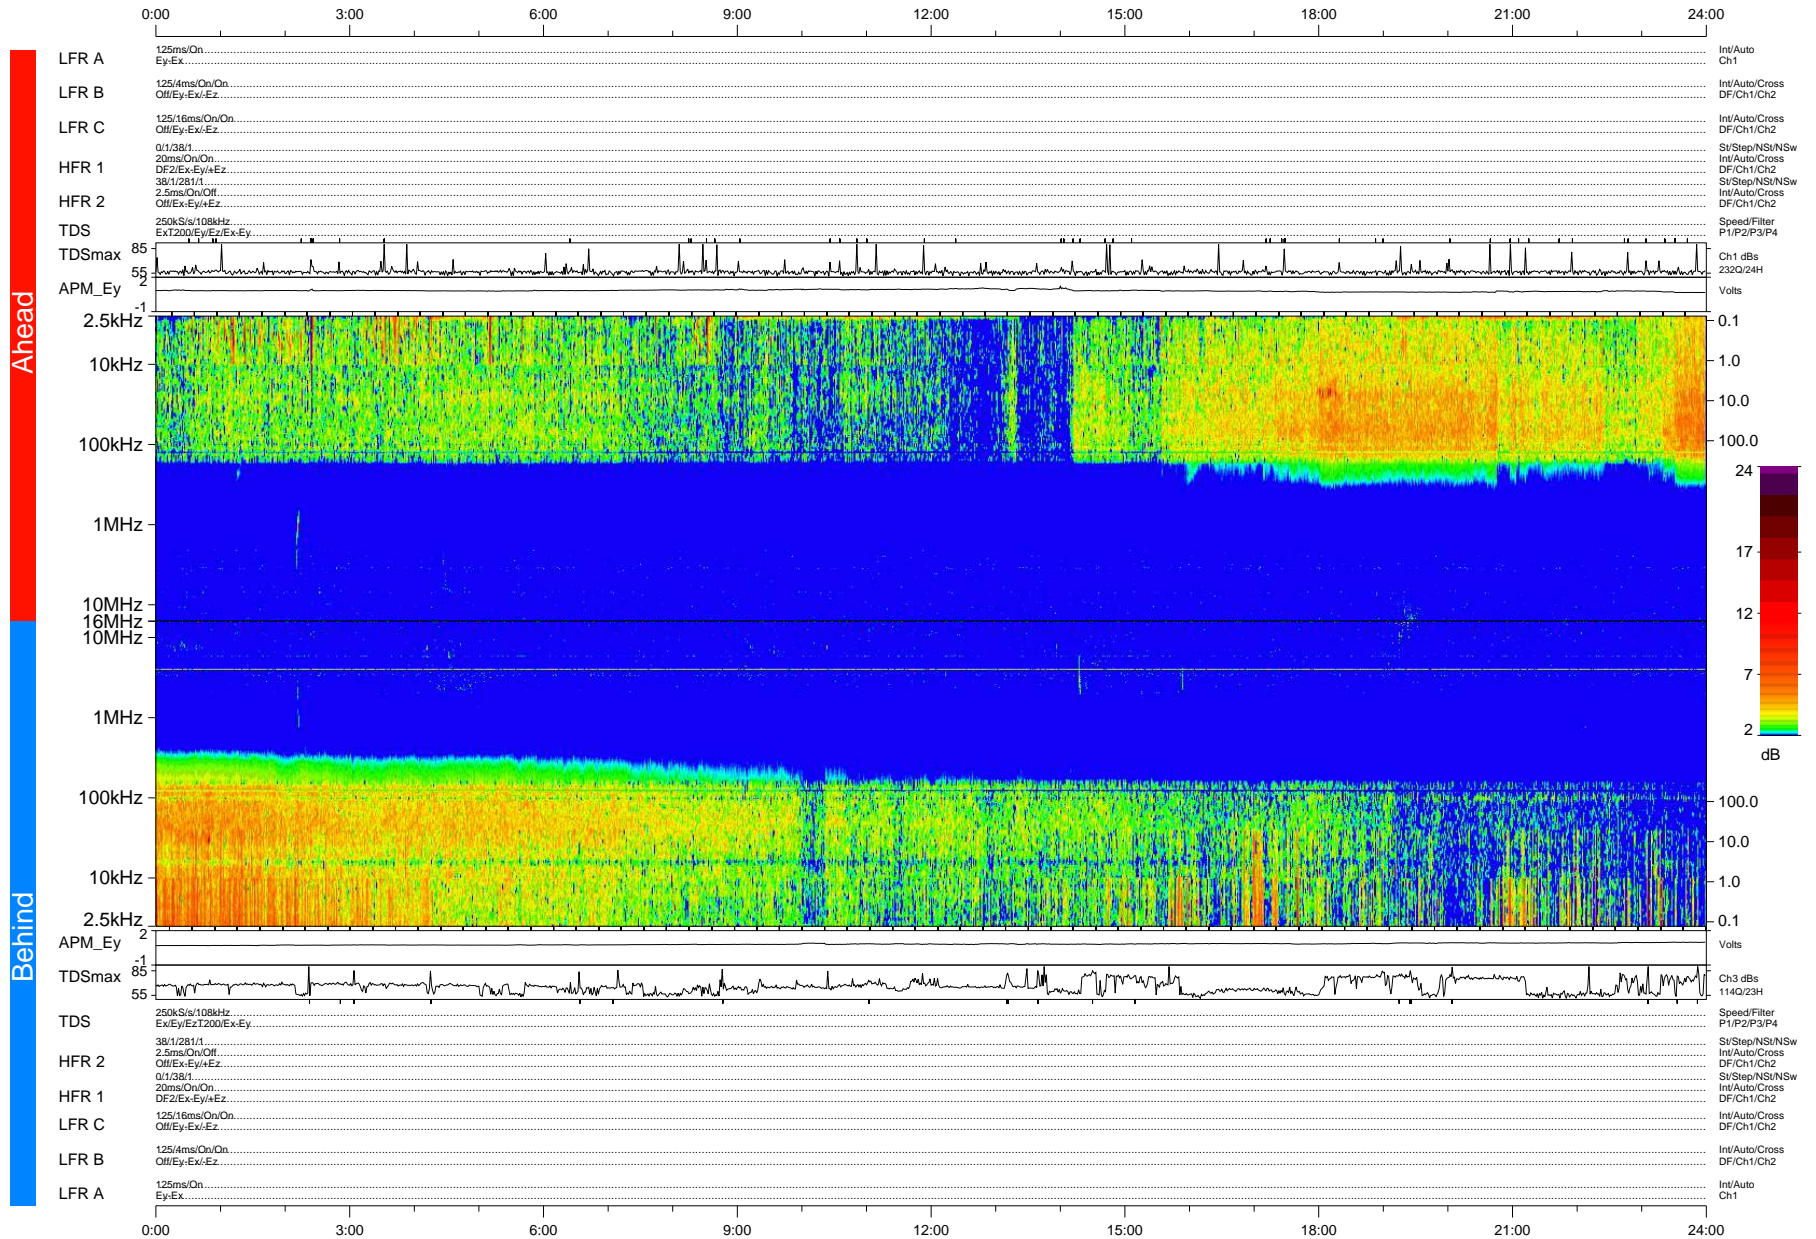

STEREO/WAVES Daily Summary - 23-Dec-2010 (DOY 357)

Ahead source file: swaves_ahead_2010_357_1_06.fin (Recovery: 100.0% HK, 100% Pkts)
Ahead PSE Angle: 85.4°

DPU up 506.4d, V410d12

Behind PSE Angle: -88.8°
Behind source file: swaves_behind_2010_357_1_05.fin (Recovery: 100.0% HK, 83% Pkts)