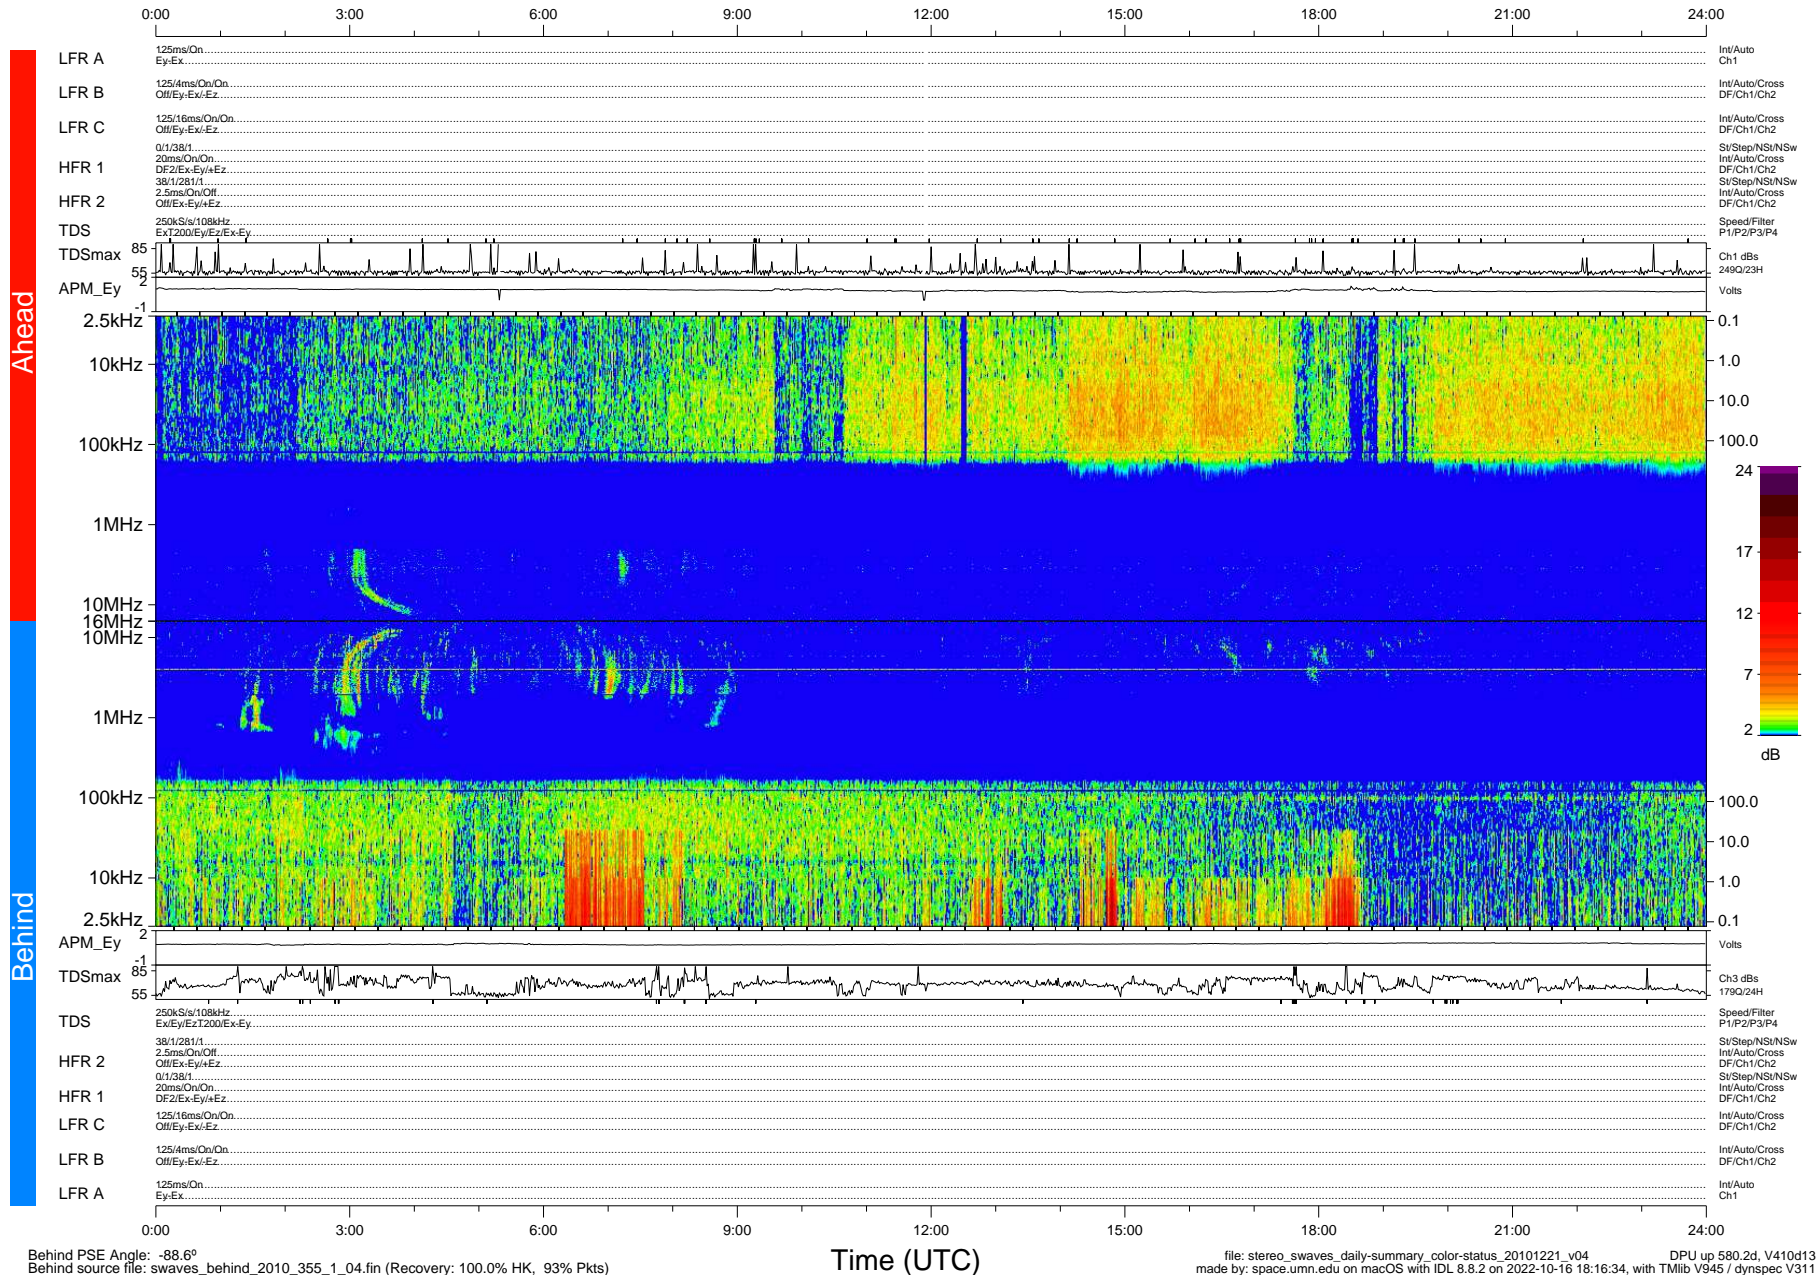

STEREO/WAVES Daily Summary - 21-Dec-2010 (DOY 355)

Ahead source file: swaves_ahead_2010_355_1_04.fin (Recovery: 99.9% HK, 102% Pkts)
Ahead PSE Angle: 85.3°

DPU up 504.4d, V410d12

Behind PSE Angle: -88.6°
Behind source file: swaves_behind_2010_355_1_04.fin (Recovery: 100.0% HK, 93% Pkts)

Time (UTC)