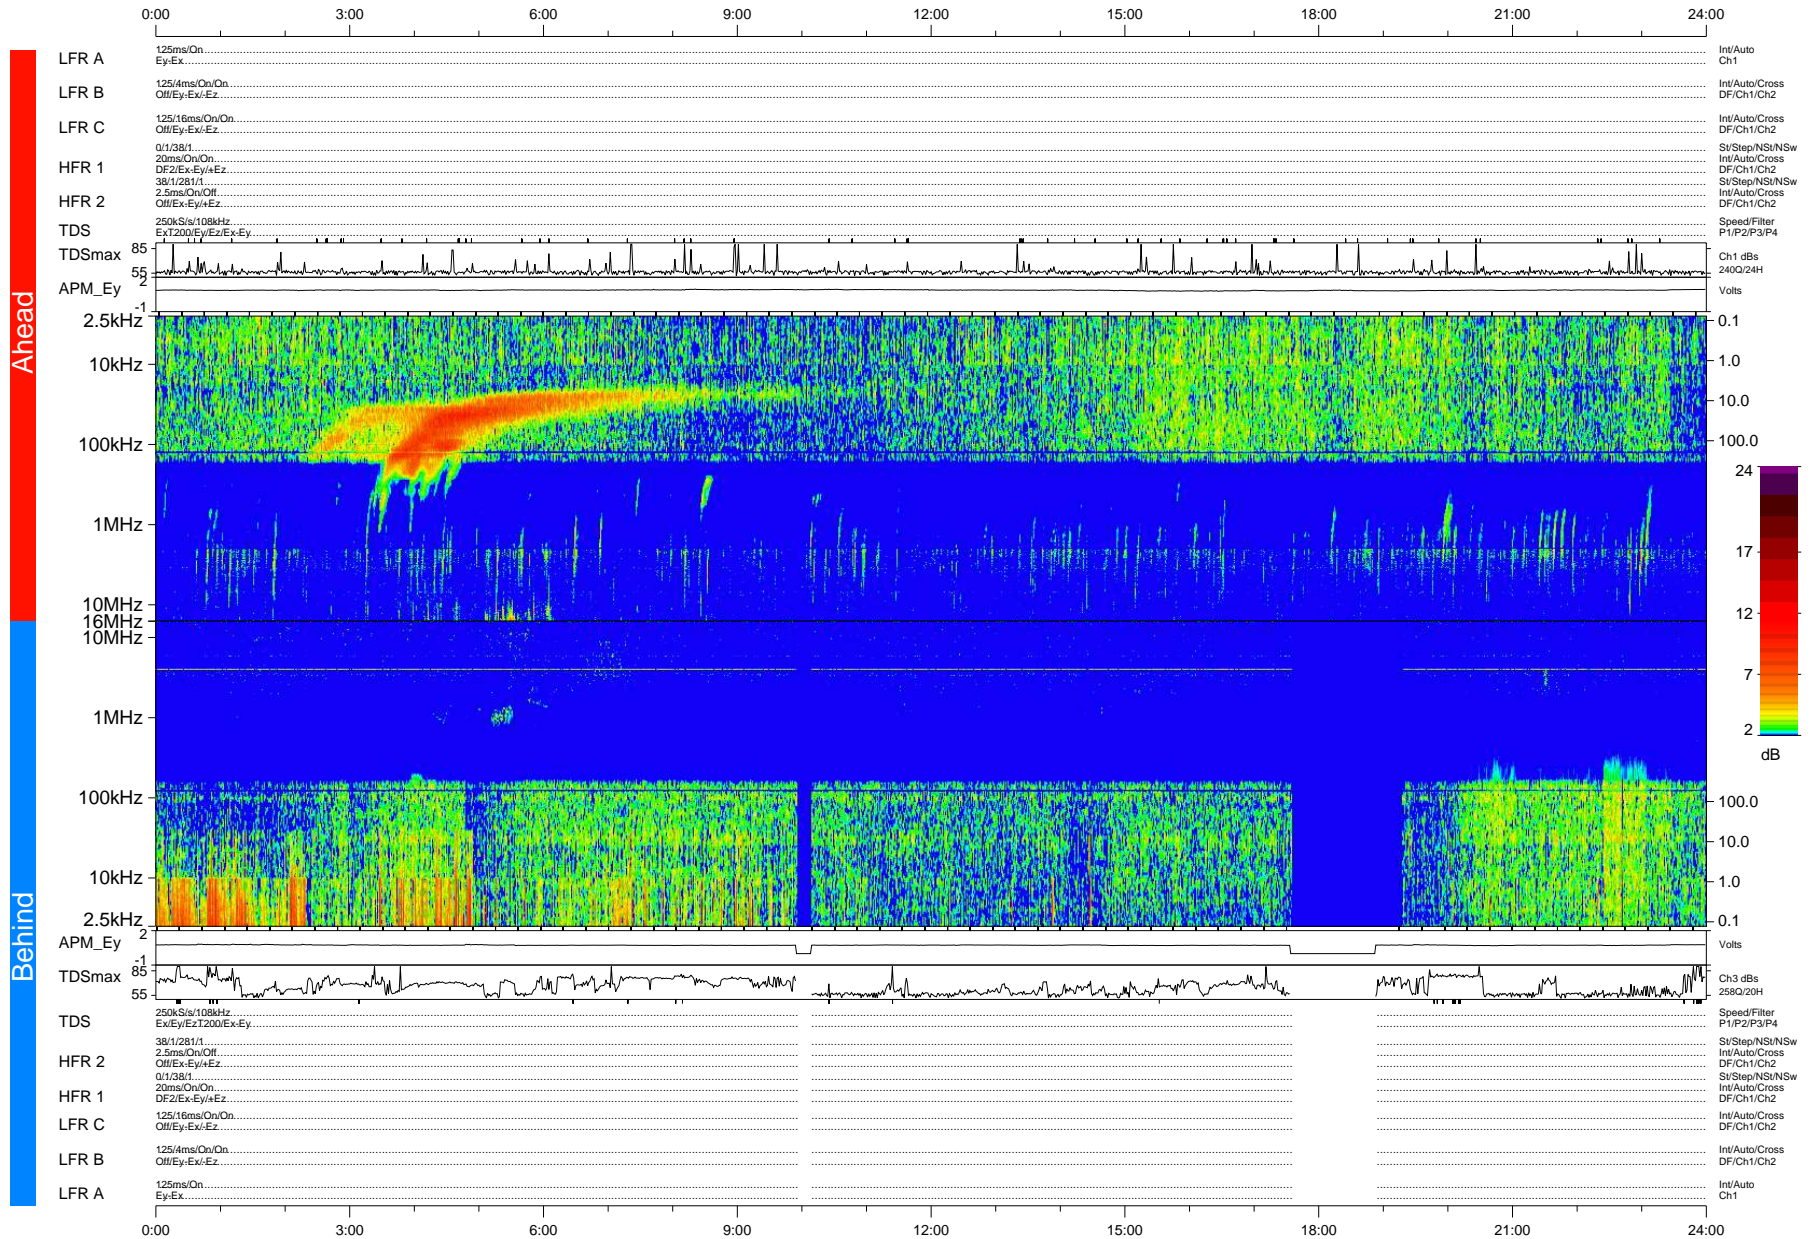

STEREO/WAVES Daily Summary - 19-Dec-2010 (DOY 353)

Ahead source file: swaves_ahead_2010_353_1_04.fin (Recovery: 100.0% HK, 101% Pkts)
Ahead PSE Angle: 85.3°

DPU up 502.4d, V410d12

Behind PSE Angle: -88.2°
Behind source file: swaves_behind_2010_353_1_04.fin (Recovery: 93.5% HK, 99% Pkts)

Time (UTC)