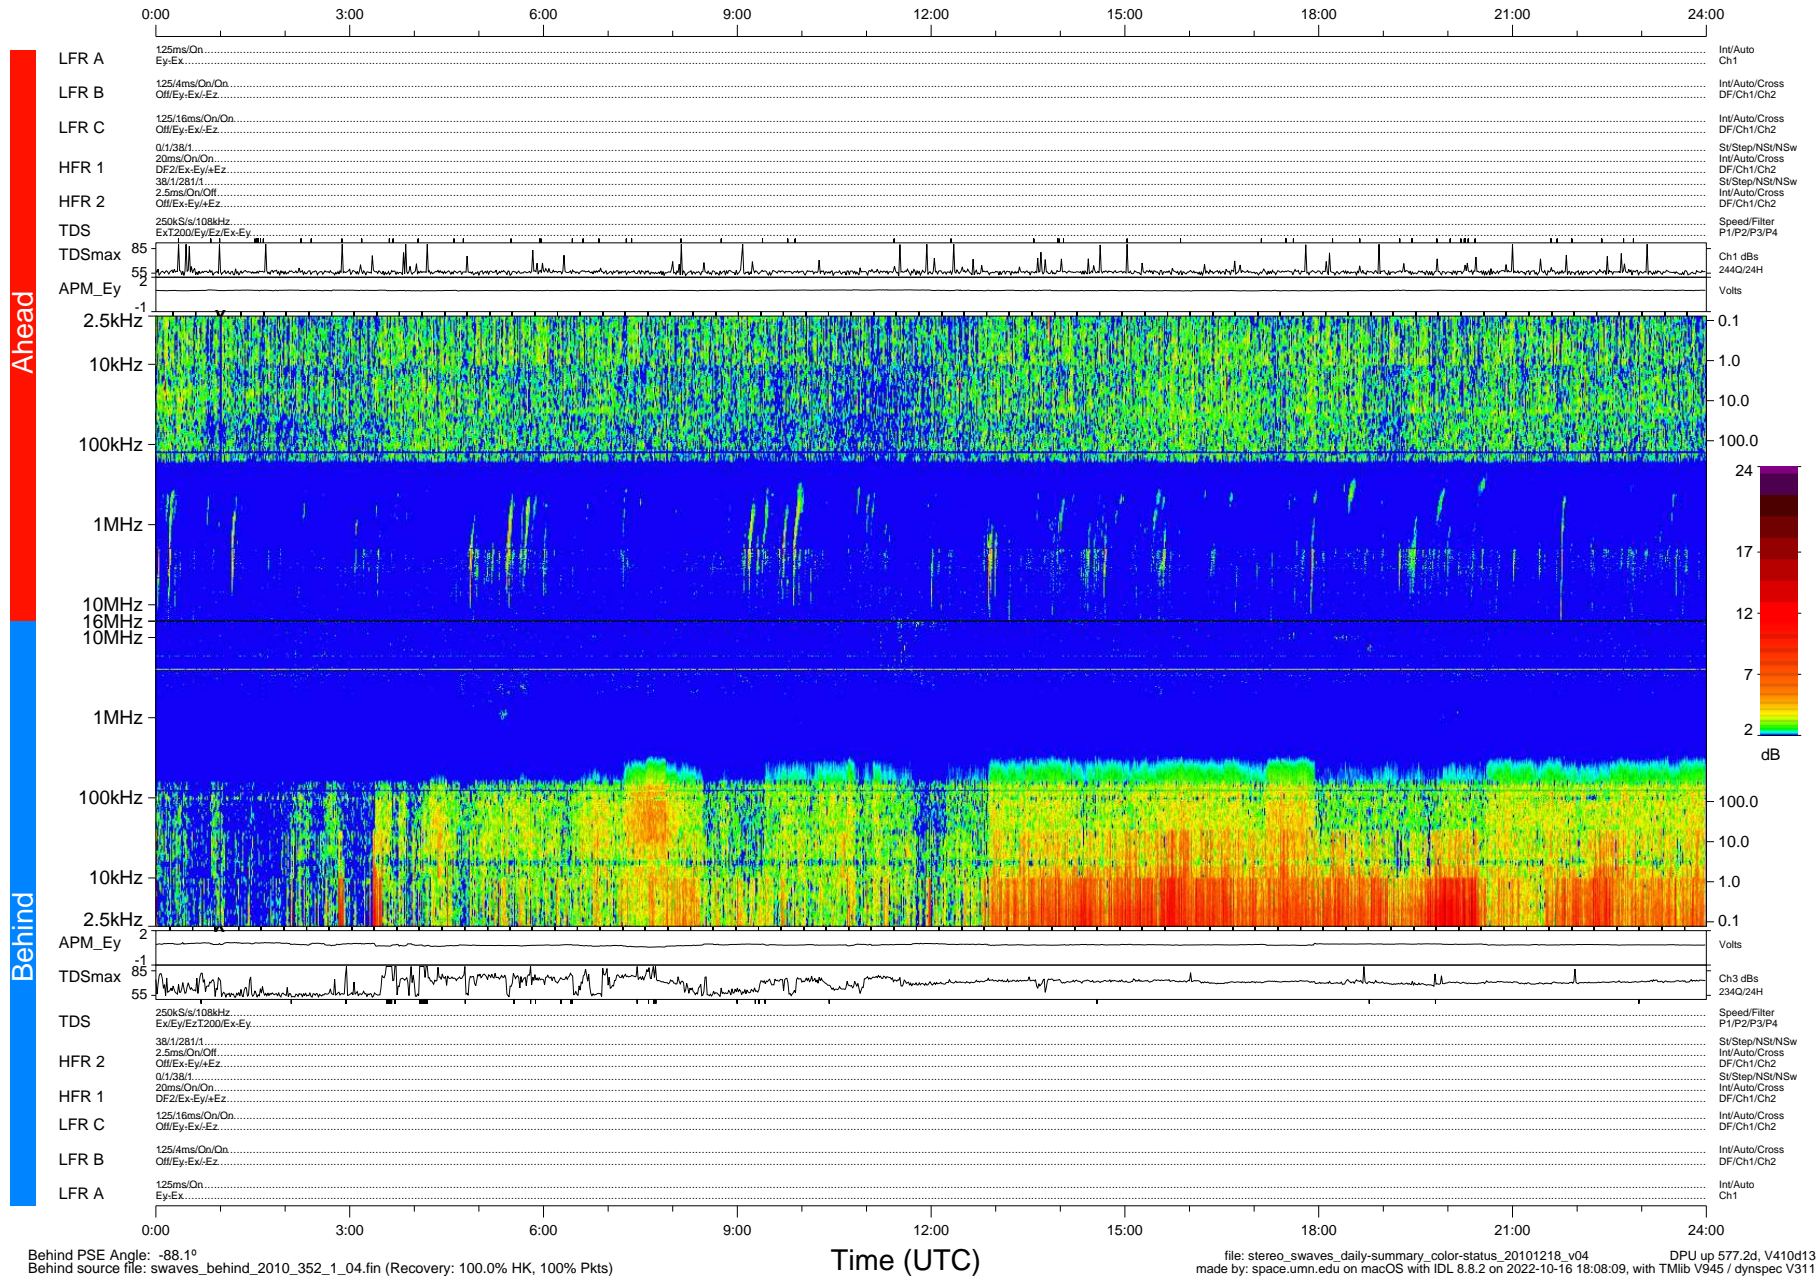

STEREO/WAVES Daily Summary - 18-Dec-2010 (DOY 352)

Ahead source file: swaves_ahead_2010_352_1_04.fin (Recovery: 100.0% HK, 101% Pkts)
Ahead PSE Angle: 85.3°

DPU up 501.4d, V410d12

Behind PSE Angle: -88.1°
Behind source file: swaves_behind_2010_352_1_04.fin (Recovery: 100.0% HK, 100% Pkts)