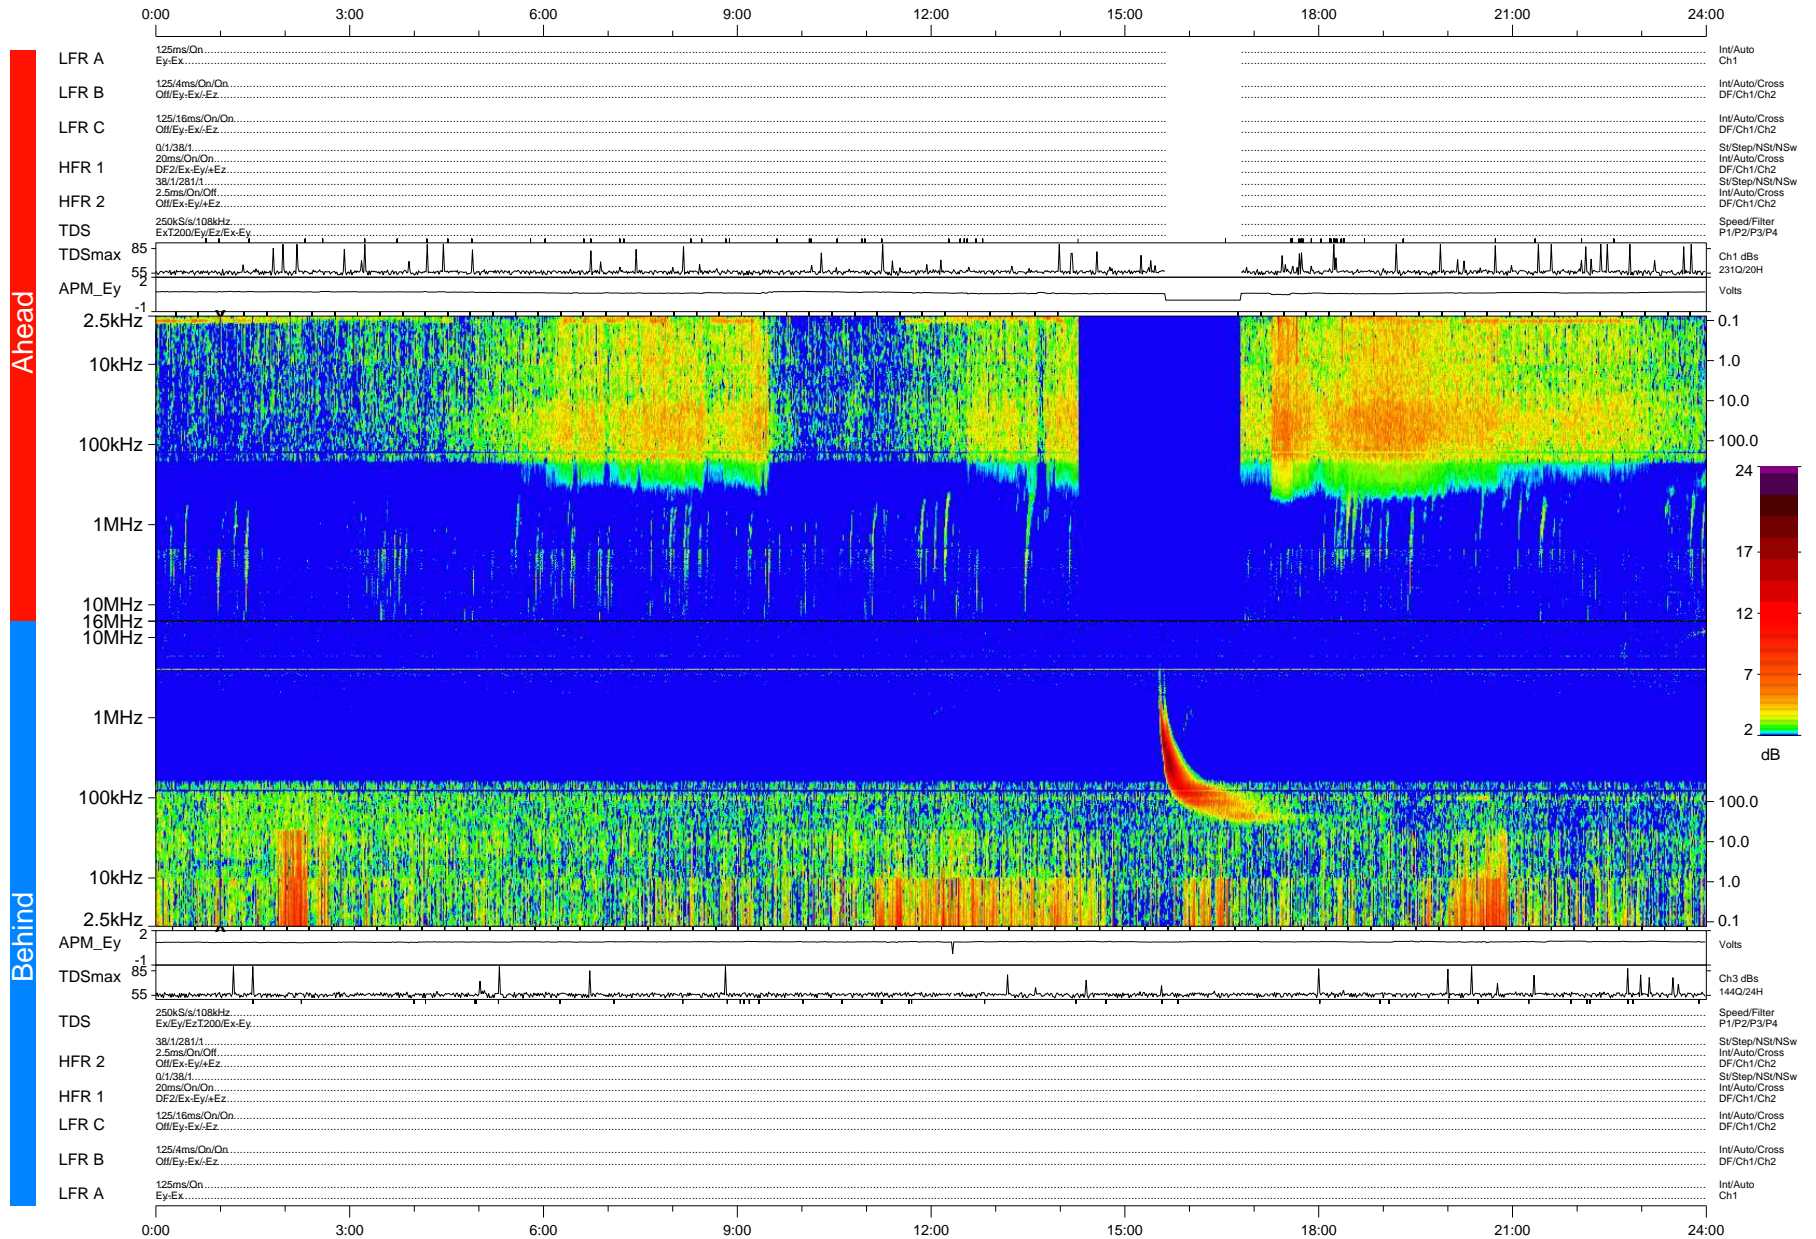

# STEREO/WAVES Daily Summary - 14-Dec-2010 (DOY 348)

Ahead source file: swaves\_ahead\_2010\_348\_1\_04.fin (Recovery: 95.1% HK, 93% Pkts)  
 Ahead PSE Angle: 85.2°

DPU up 497.4d, V410d12

Behind PSE Angle: -87.6°  
 Behind source file: swaves\_behind\_2010\_348\_1\_04.fin (Recovery: 100.1% HK, 87% Pkts)

Time (UTC)

file: stereo\_swaves\_daily-summary\_color-status\_20101214\_v04  
 DPU up 573.2d, V410d13  
 made by: space.umn.edu on macOS with IDL 8.8.2 on 2022-10-16 17:56:56, with TMLib V945 / dynspec V311