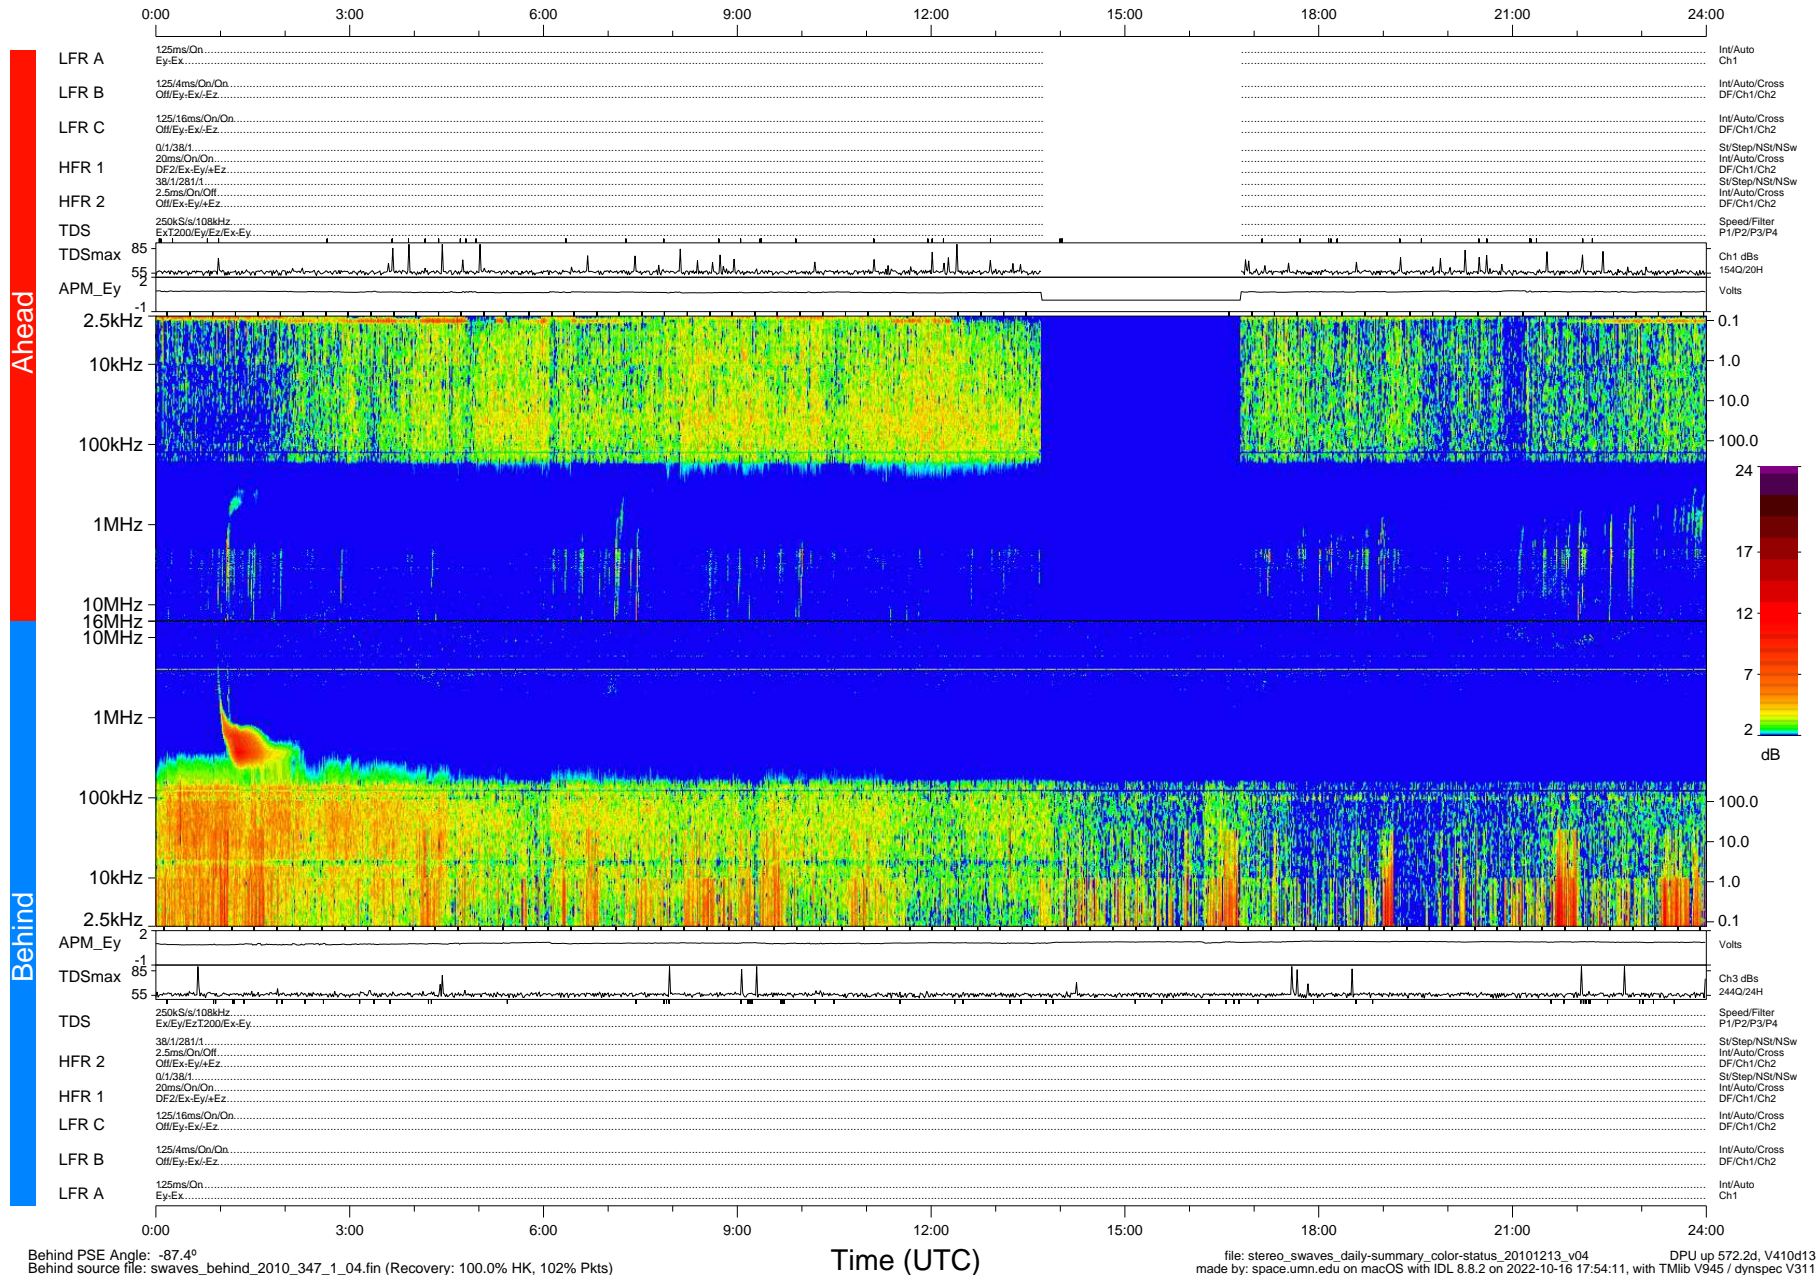

STEREO/WAVES Daily Summary - 13-Dec-2010 (DOY 347)

Ahead source file: swaves_ahead_2010_347_1_04.fin (Recovery: 87.2% HK, 80% Pkts)
Ahead PSE Angle: 85.2°

DPU up 496.4d, V410d12

Behind PSE Angle: -87.4°
Behind source file: swaves_behind_2010_347_1_04.fin (Recovery: 100.0% HK, 102% Pkts)

Time (UTC)