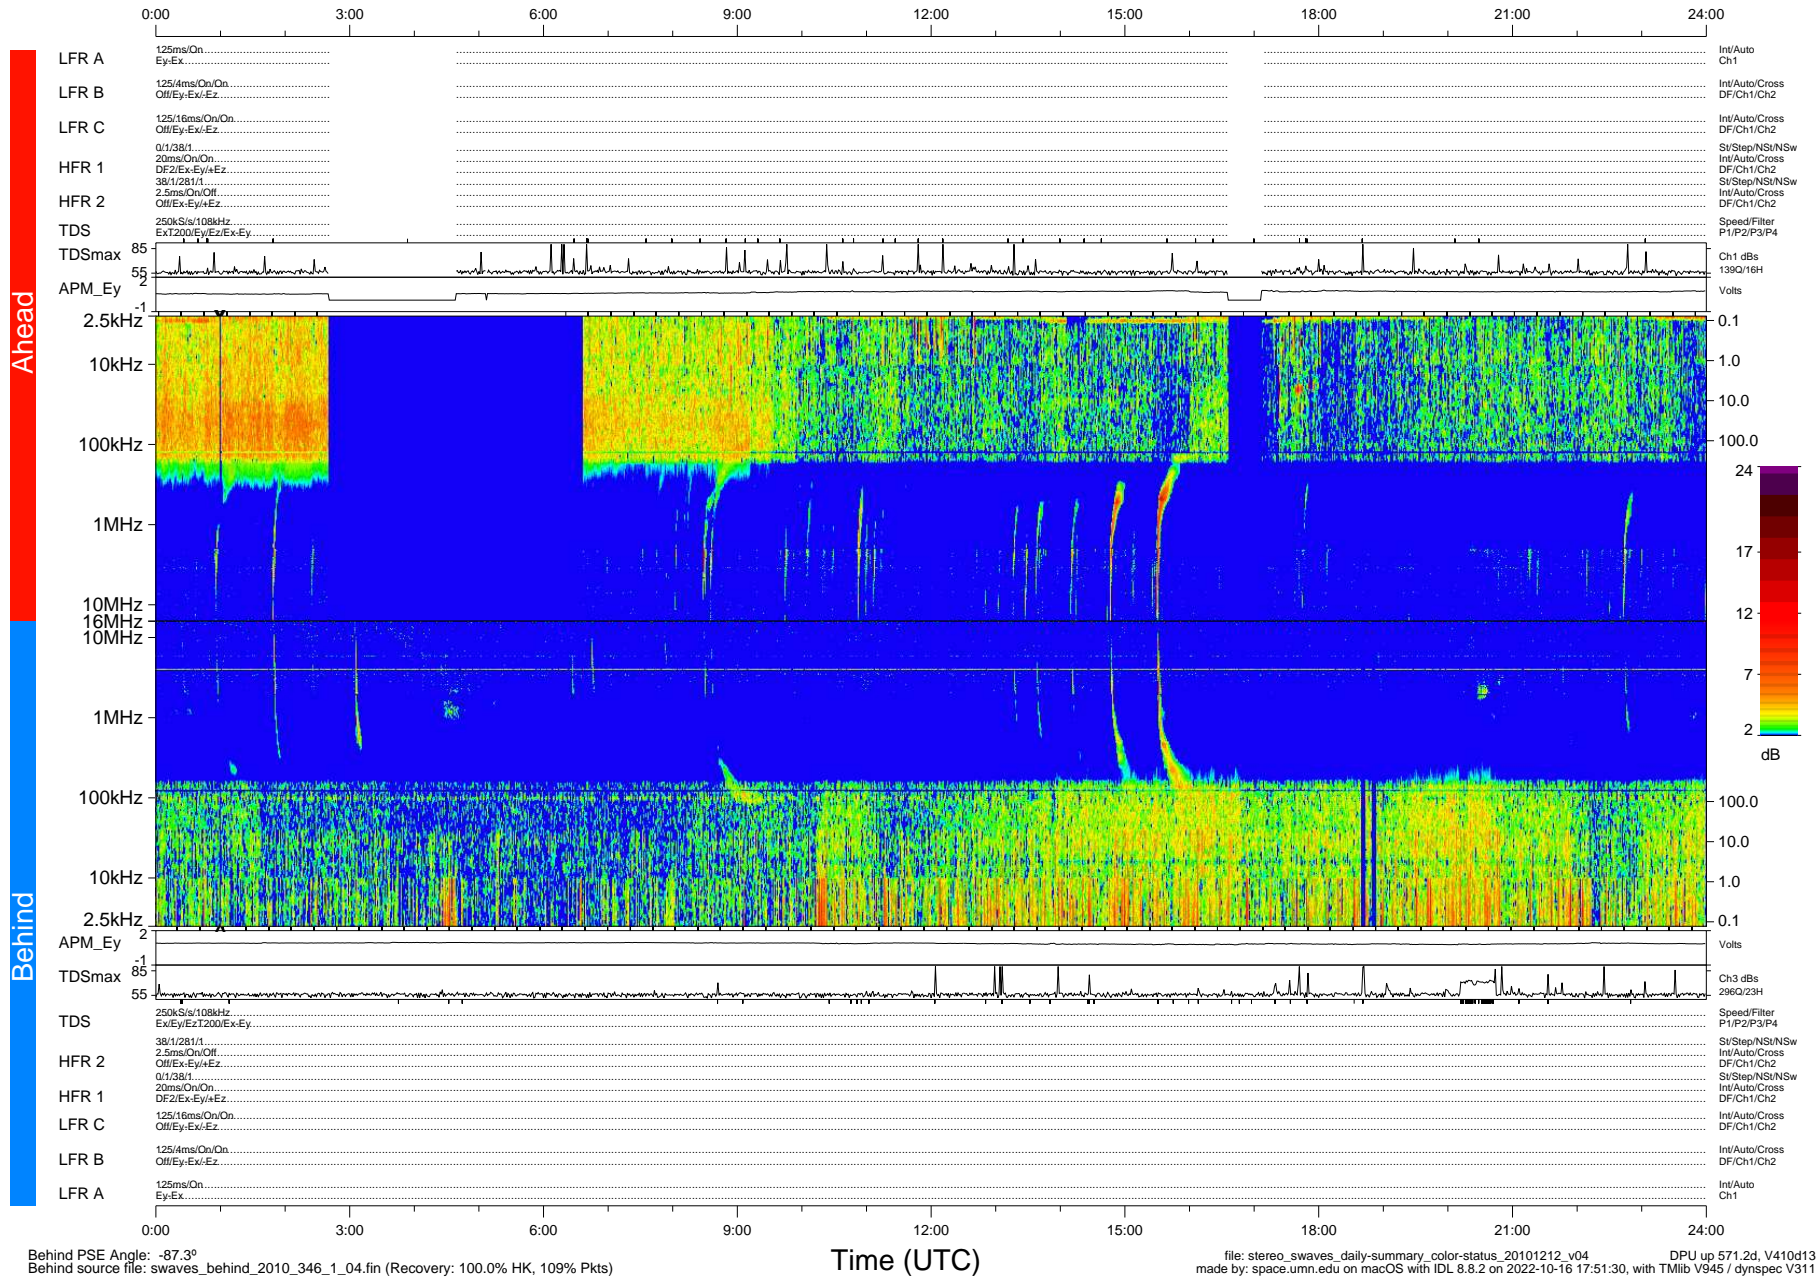

STEREO/WAVES Daily Summary - 12-Dec-2010 (DOY 346)

Ahead source file: swaves_ahead_2010_346_1_04.fin (Recovery: 89.6% HK, 74% Pkts)
Ahead PSE Angle: 85.2°

DPU up 495.4d, V410d12

Behind PSE Angle: -87.3°
Behind source file: swaves_behind_2010_346_1_04.fin (Recovery: 100.0% HK, 109% Pkts)

Time (UTC)