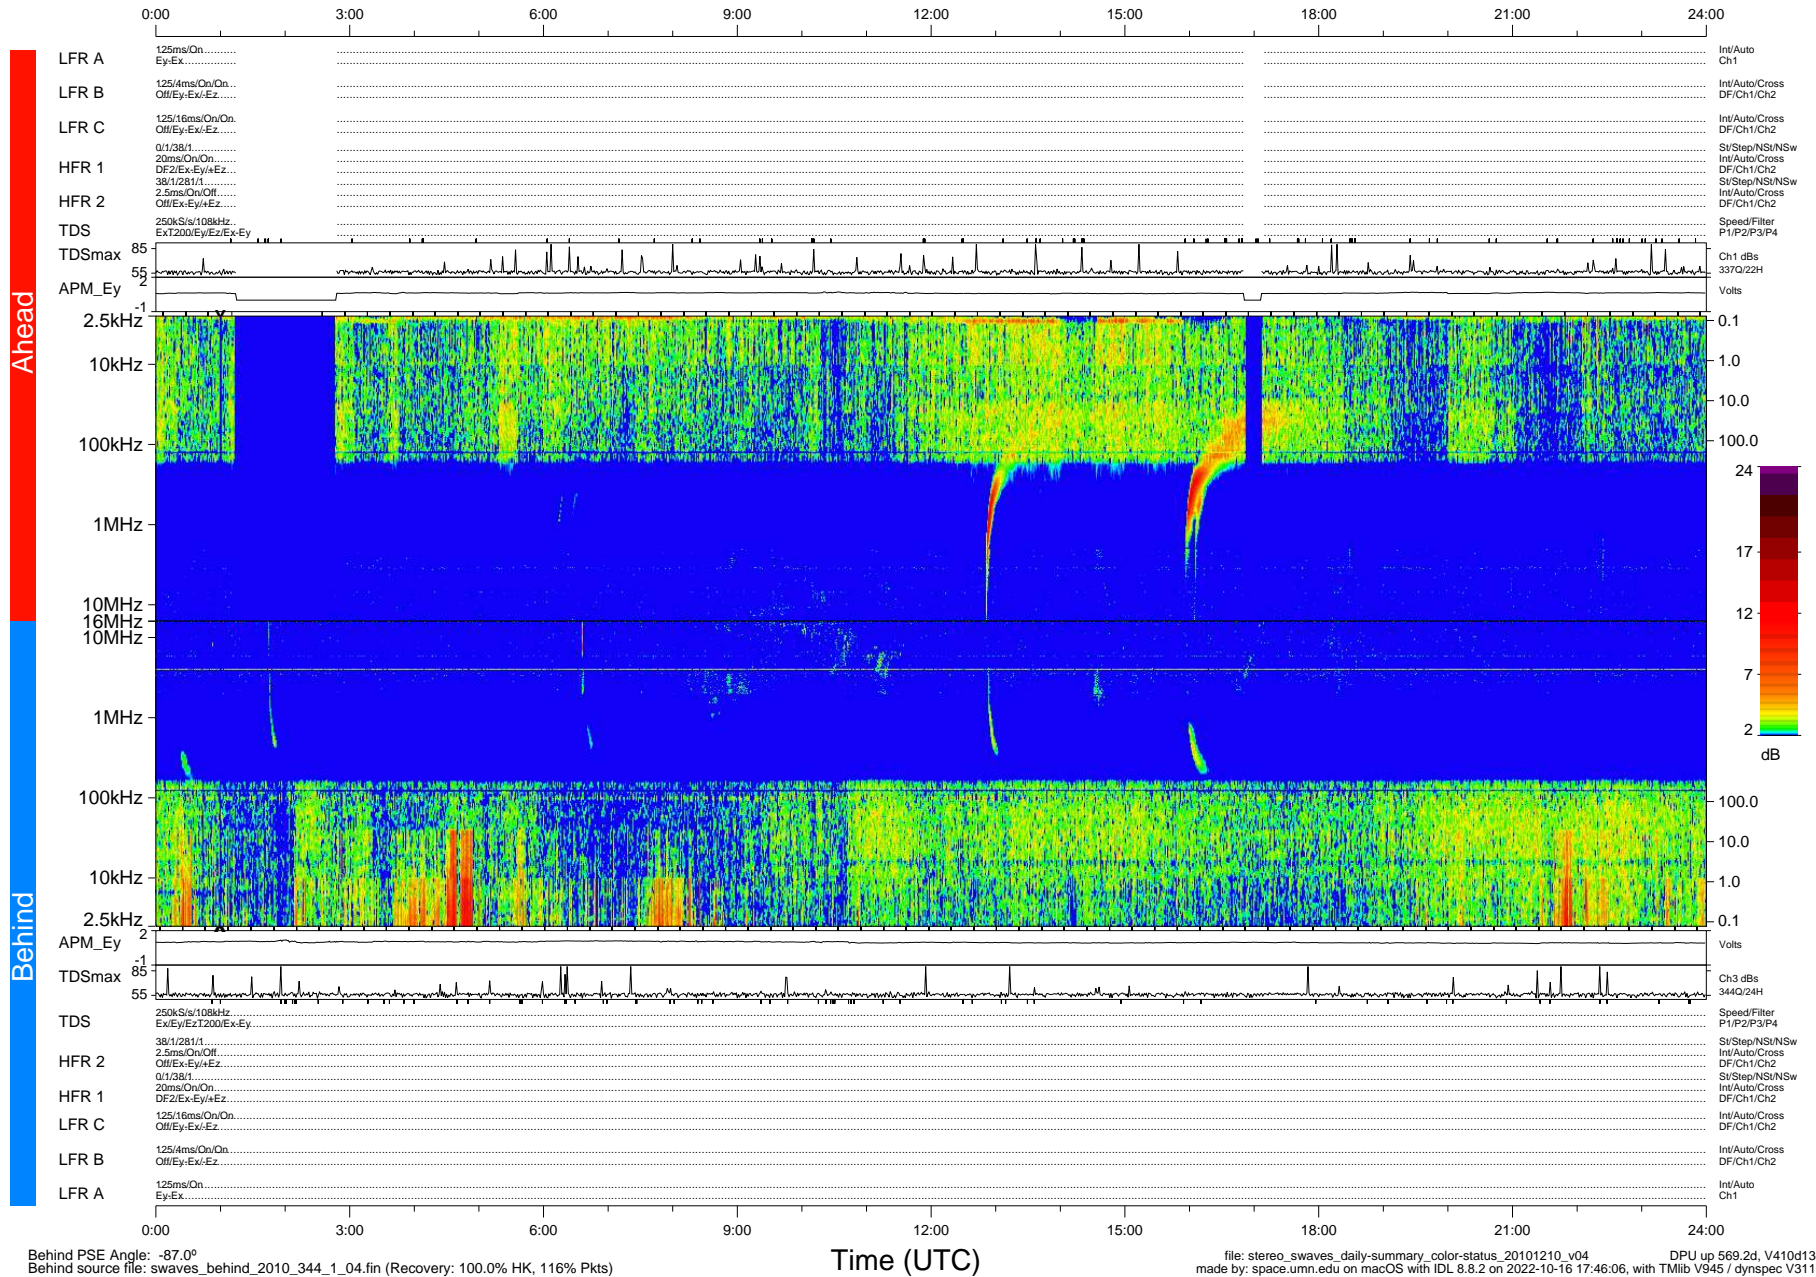

STEREO/WAVES Daily Summary - 10-Dec-2010 (DOY 344)

Ahead source file: swaves_ahead_2010_344_1_04.fin (Recovery: 92.4% HK, 111% Pkts)
Ahead PSE Angle: 85.1°

DPU up 493.4d, V410d12

Behind PSE Angle: -87.0°
Behind source file: swaves_behind_2010_344_1_04.fin (Recovery: 100.0% HK, 116% Pkts)

Time (UTC)