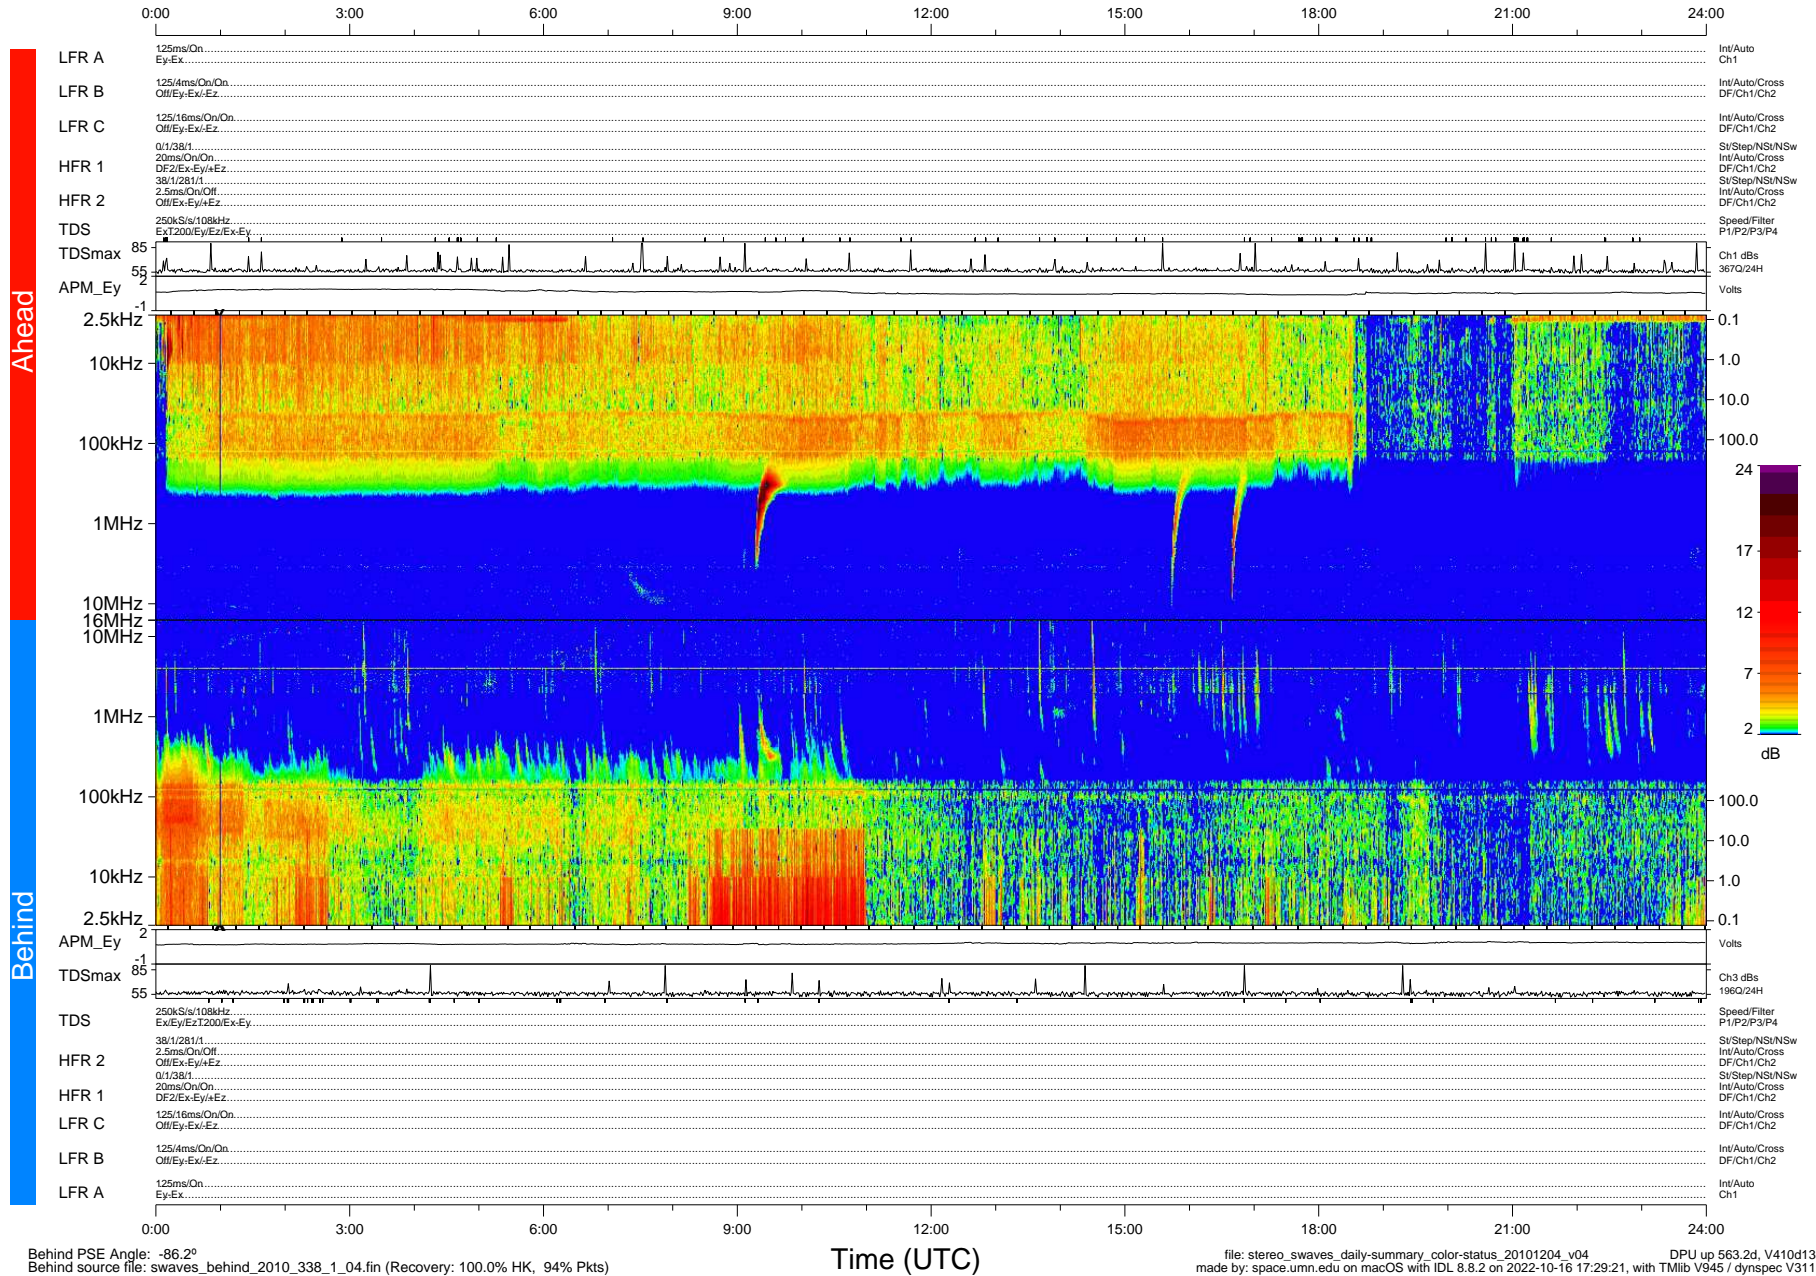

STEREO/WAVES Daily Summary - 04-Dec-2010 (DOY 338)

Ahead source file: swaves_ahead_2010_338_1_05.fin (Recovery: 100.0% HK, 121% Pkts)
Ahead PSE Angle: 85.0°

DPU up 487.4d, V410d12

Behind PSE Angle: -86.2°
Behind source file: swaves_behind_2010_338_1_04.fin (Recovery: 100.0% HK, 94% Pkts)

Time (UTC)