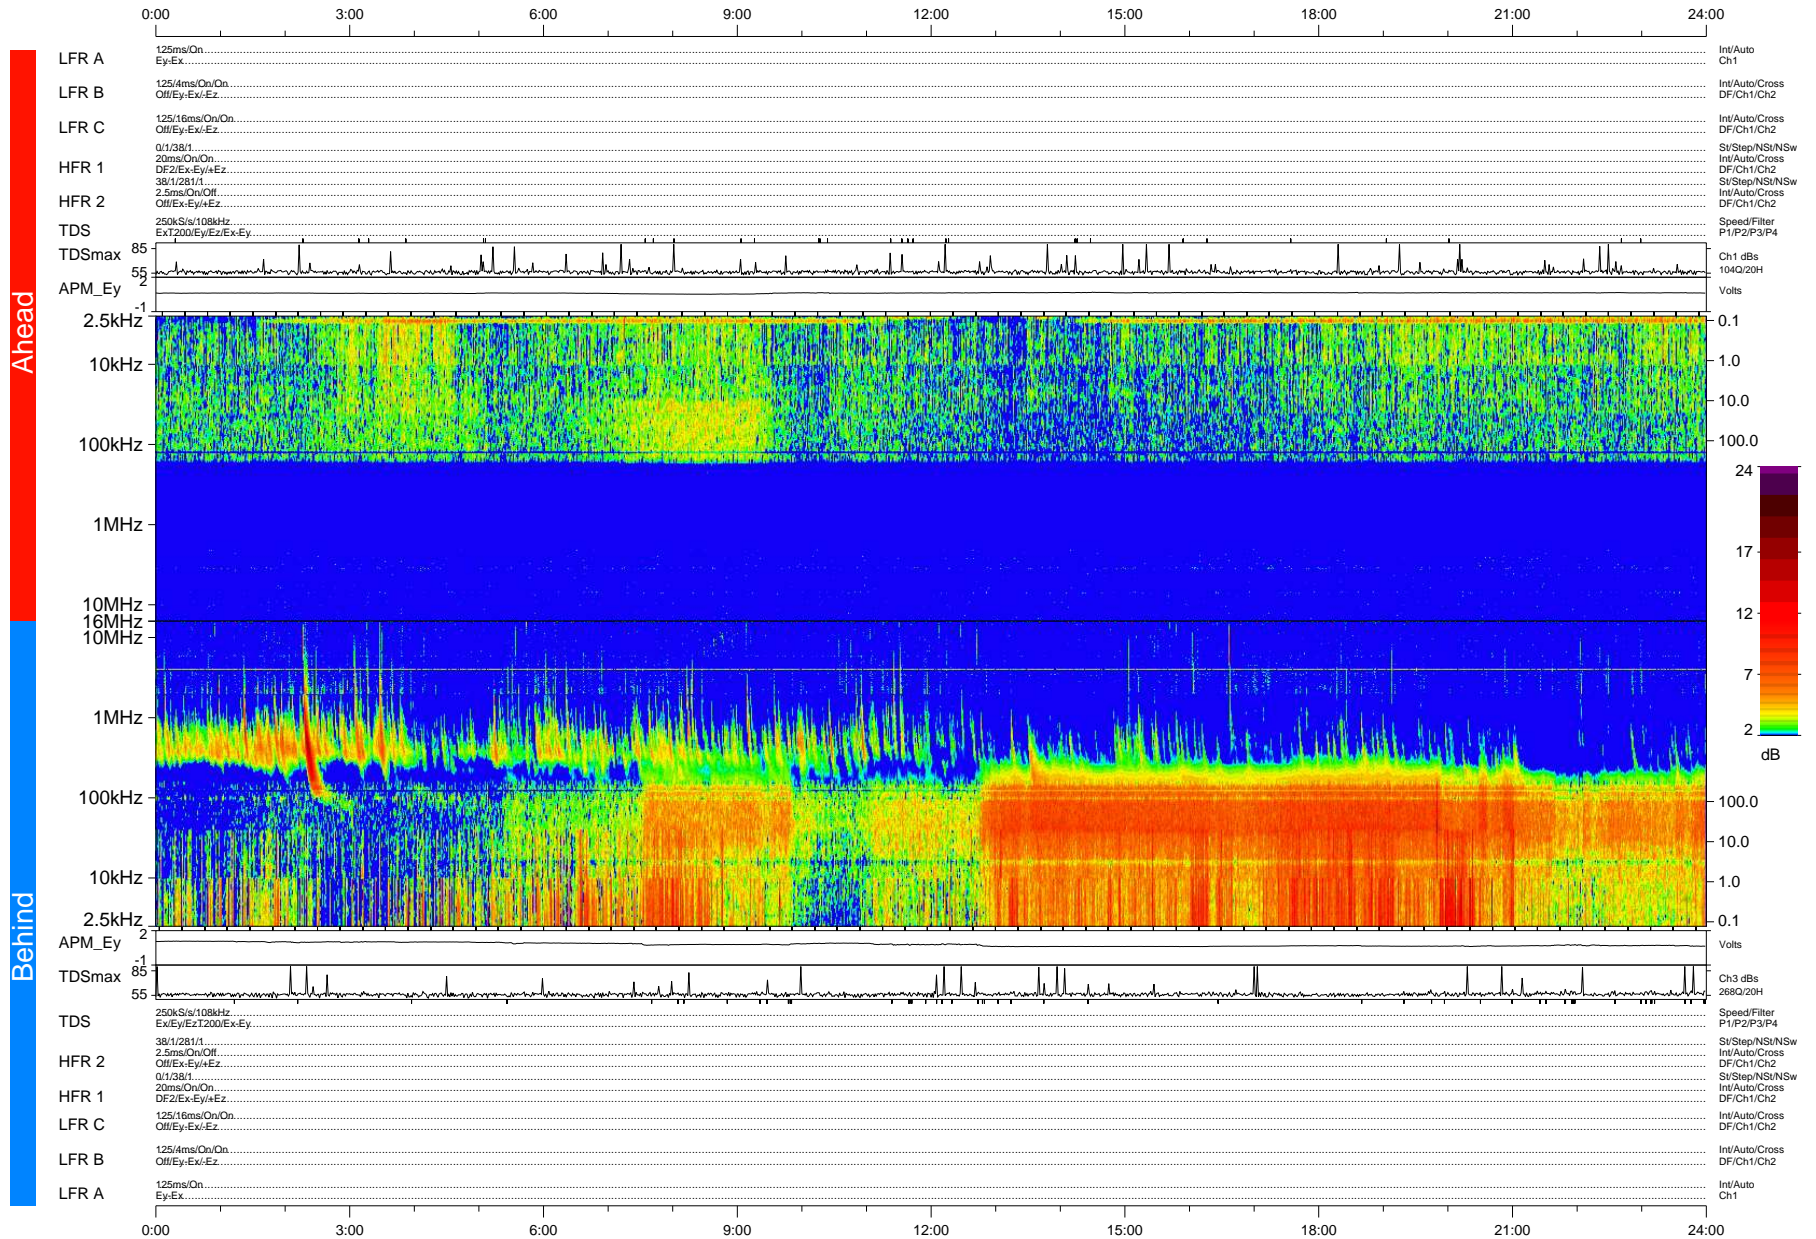

STEREO/WAVES Daily Summary - 03-Dec-2010 (DOY 337)

Ahead source file: swaves_ahead_2010_337_1_05.fin (Recovery: 100.0% HK, 80% Pkts)
Ahead PSE Angle: 85.0°

DPU up 486.4d, V410d12

Behind PSE Angle: -86.1°
Behind source file: swaves_behind_2010_337_1_04.fin (Recovery: 100.0% HK, 104% Pkts)

Time (UTC)