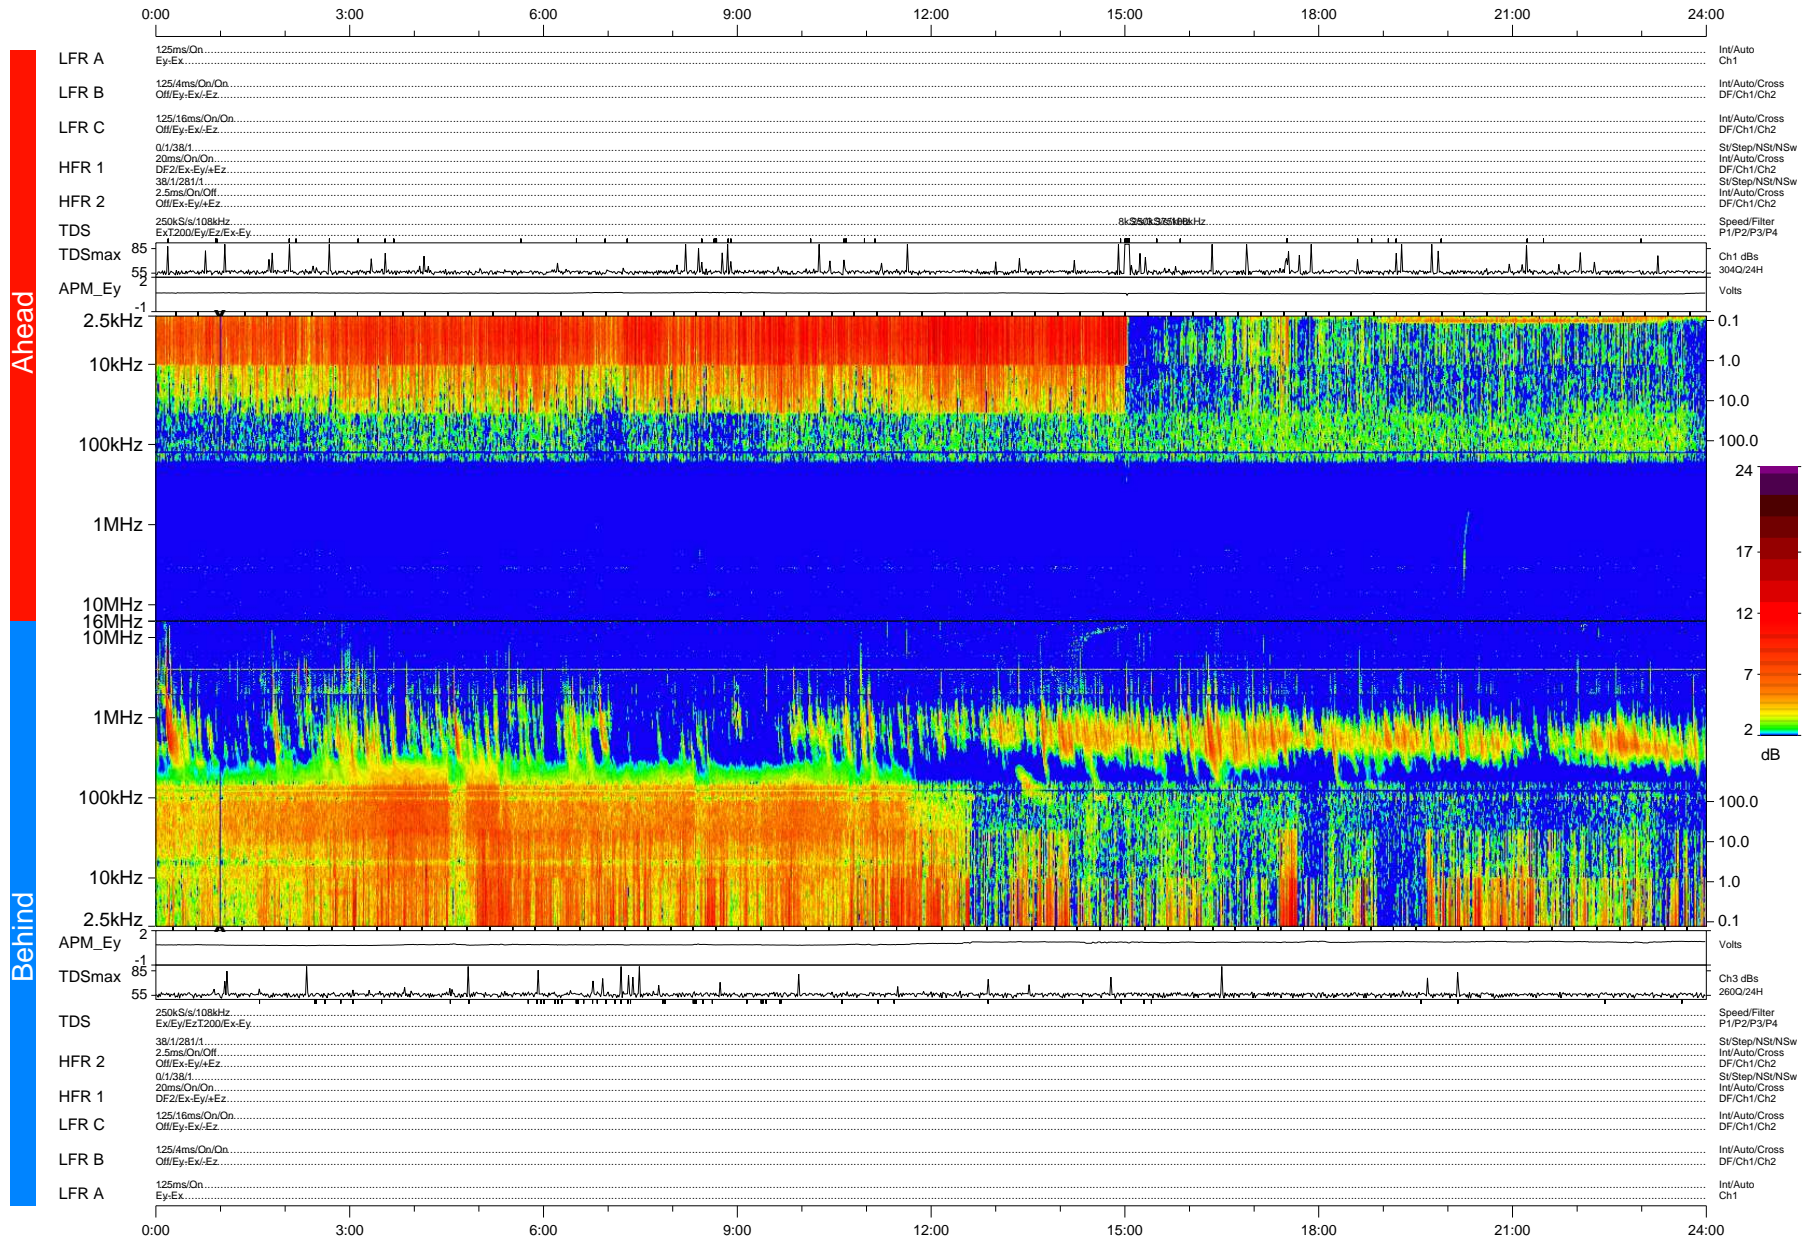

STEREO/WAVES Daily Summary - 02-Dec-2010 (DOY 336)

Ahead source file: swaves_ahead_2010_336_1_04.fin (Recovery: 100.0% HK, 110% Pkts)
Ahead PSE Angle: 84.9°

DPU up 485.4d, V410d12a18

Time (UTC)