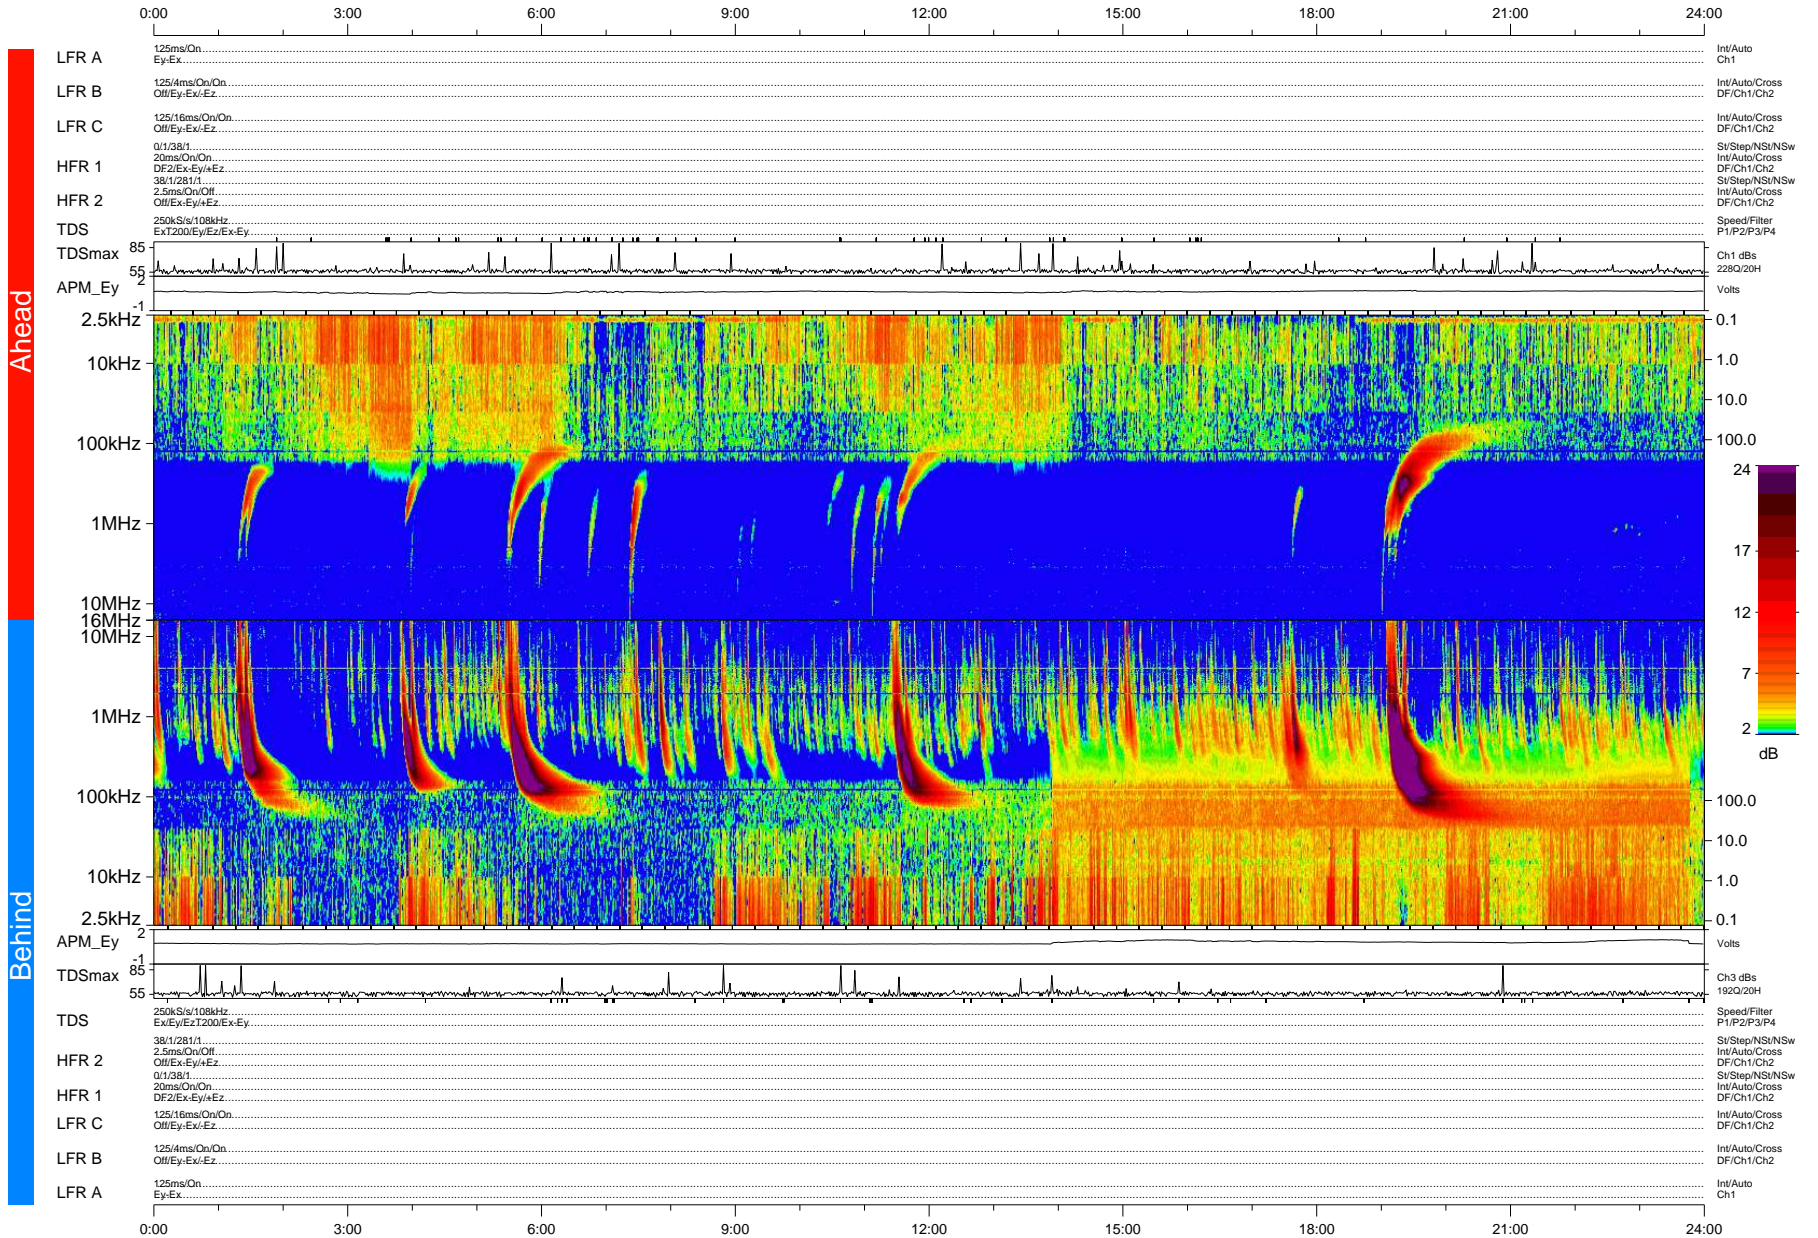

STEREO/WAVES Daily Summary - 29-Nov-2010 (DOY 333)

Ahead source file: swaves_ahead_2010_333_1_04.fin (Recovery: 100.0% HK, 98% Pkts)
Ahead PSE Angle: 84.9°

DPU up 482.4d, V410d12

Behind PSE Angle: -85.4°
Behind source file: swaves_behind_2010_333_1_04.fin (Recovery: 100.0% HK, 93% Pkts)

Time (UTC)