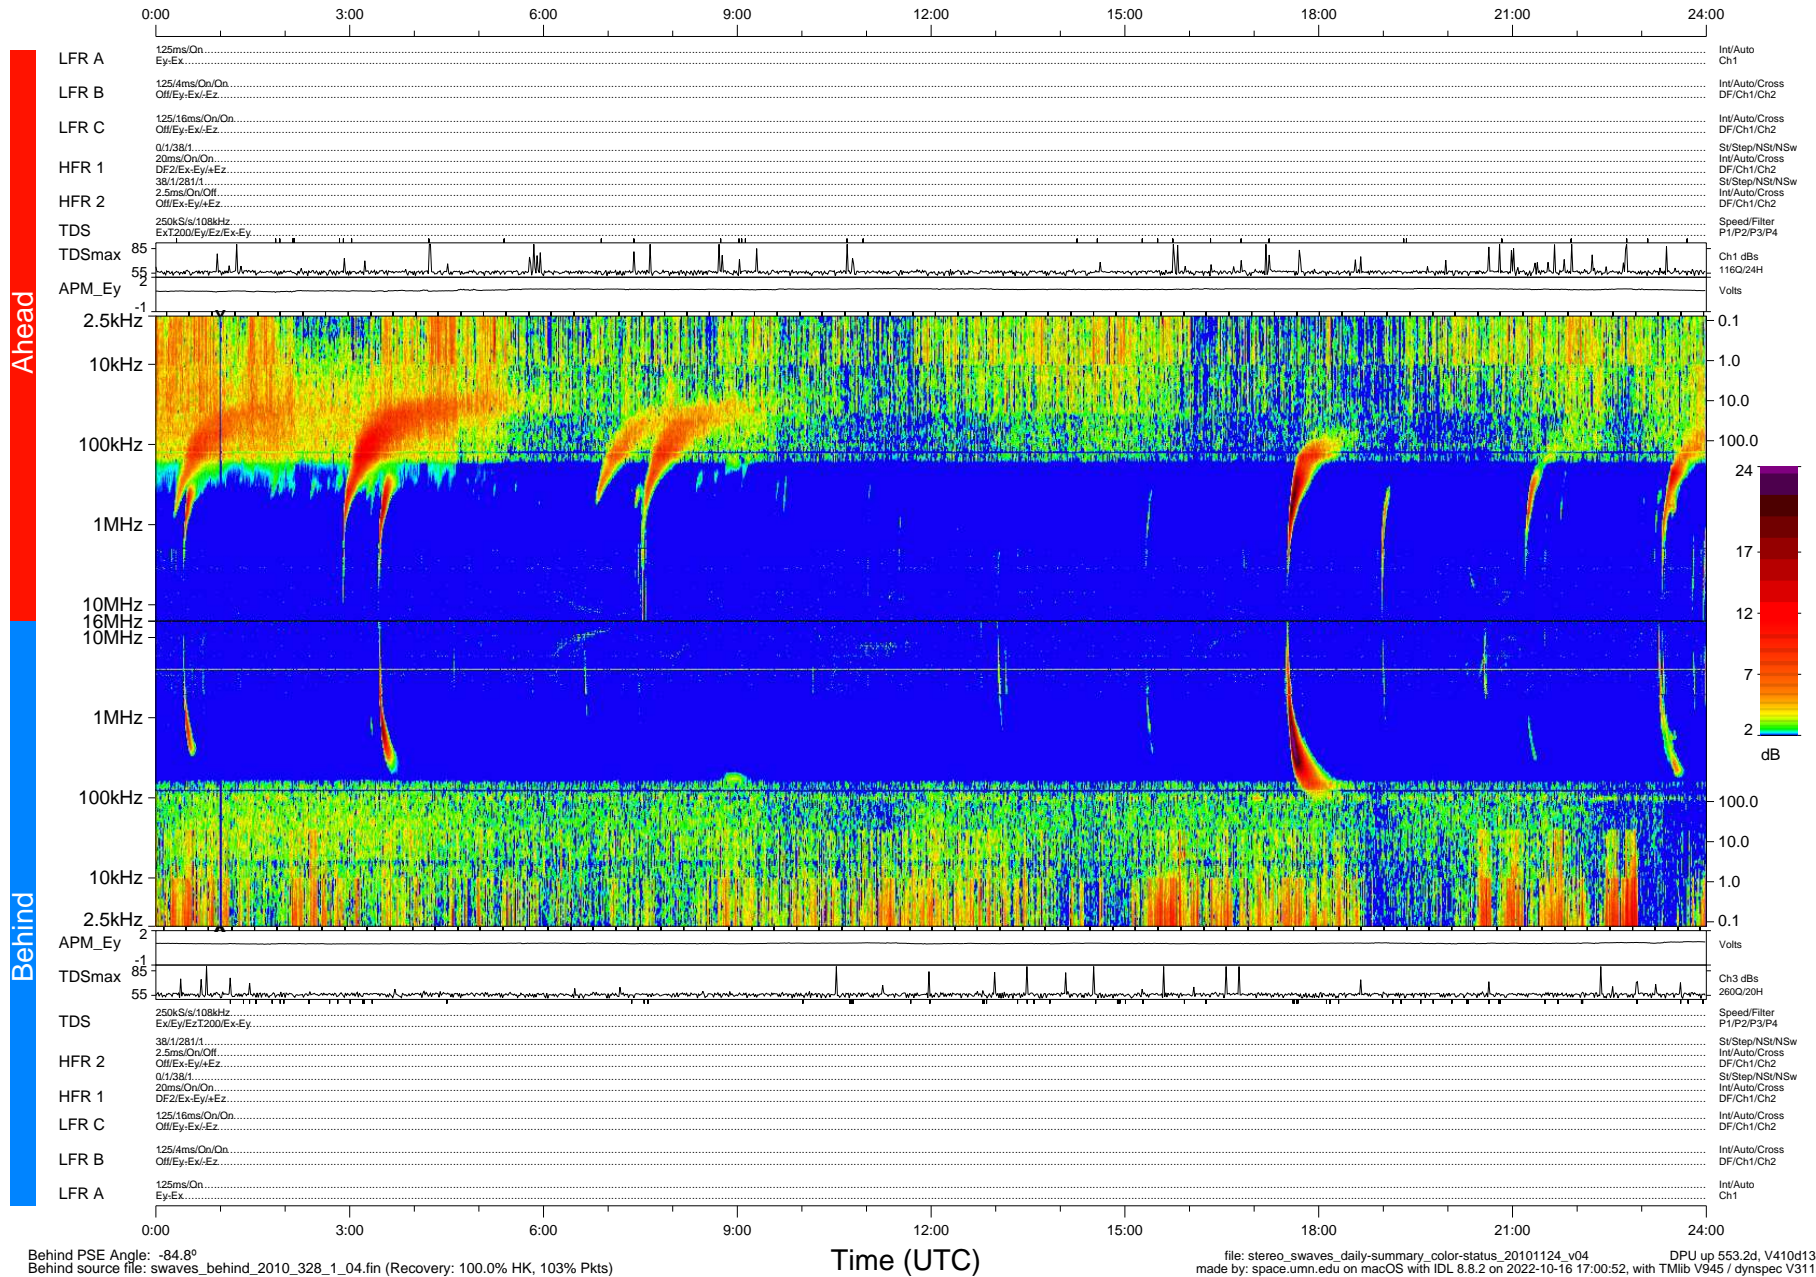

STEREO/WAVES Daily Summary - 24-Nov-2010 (DOY 328)

Ahead source file: swaves_ahead_2010_328_1_05.fin (Recovery: 100.0% HK, 83% Pkts)
Ahead PSE Angle: 84.8°

DPU up 477.4d, V410d12

Behind PSE Angle: -84.8°
Behind source file: swaves_behind_2010_328_1_04.fin (Recovery: 100.0% HK, 103% Pkts)

Time (UTC)