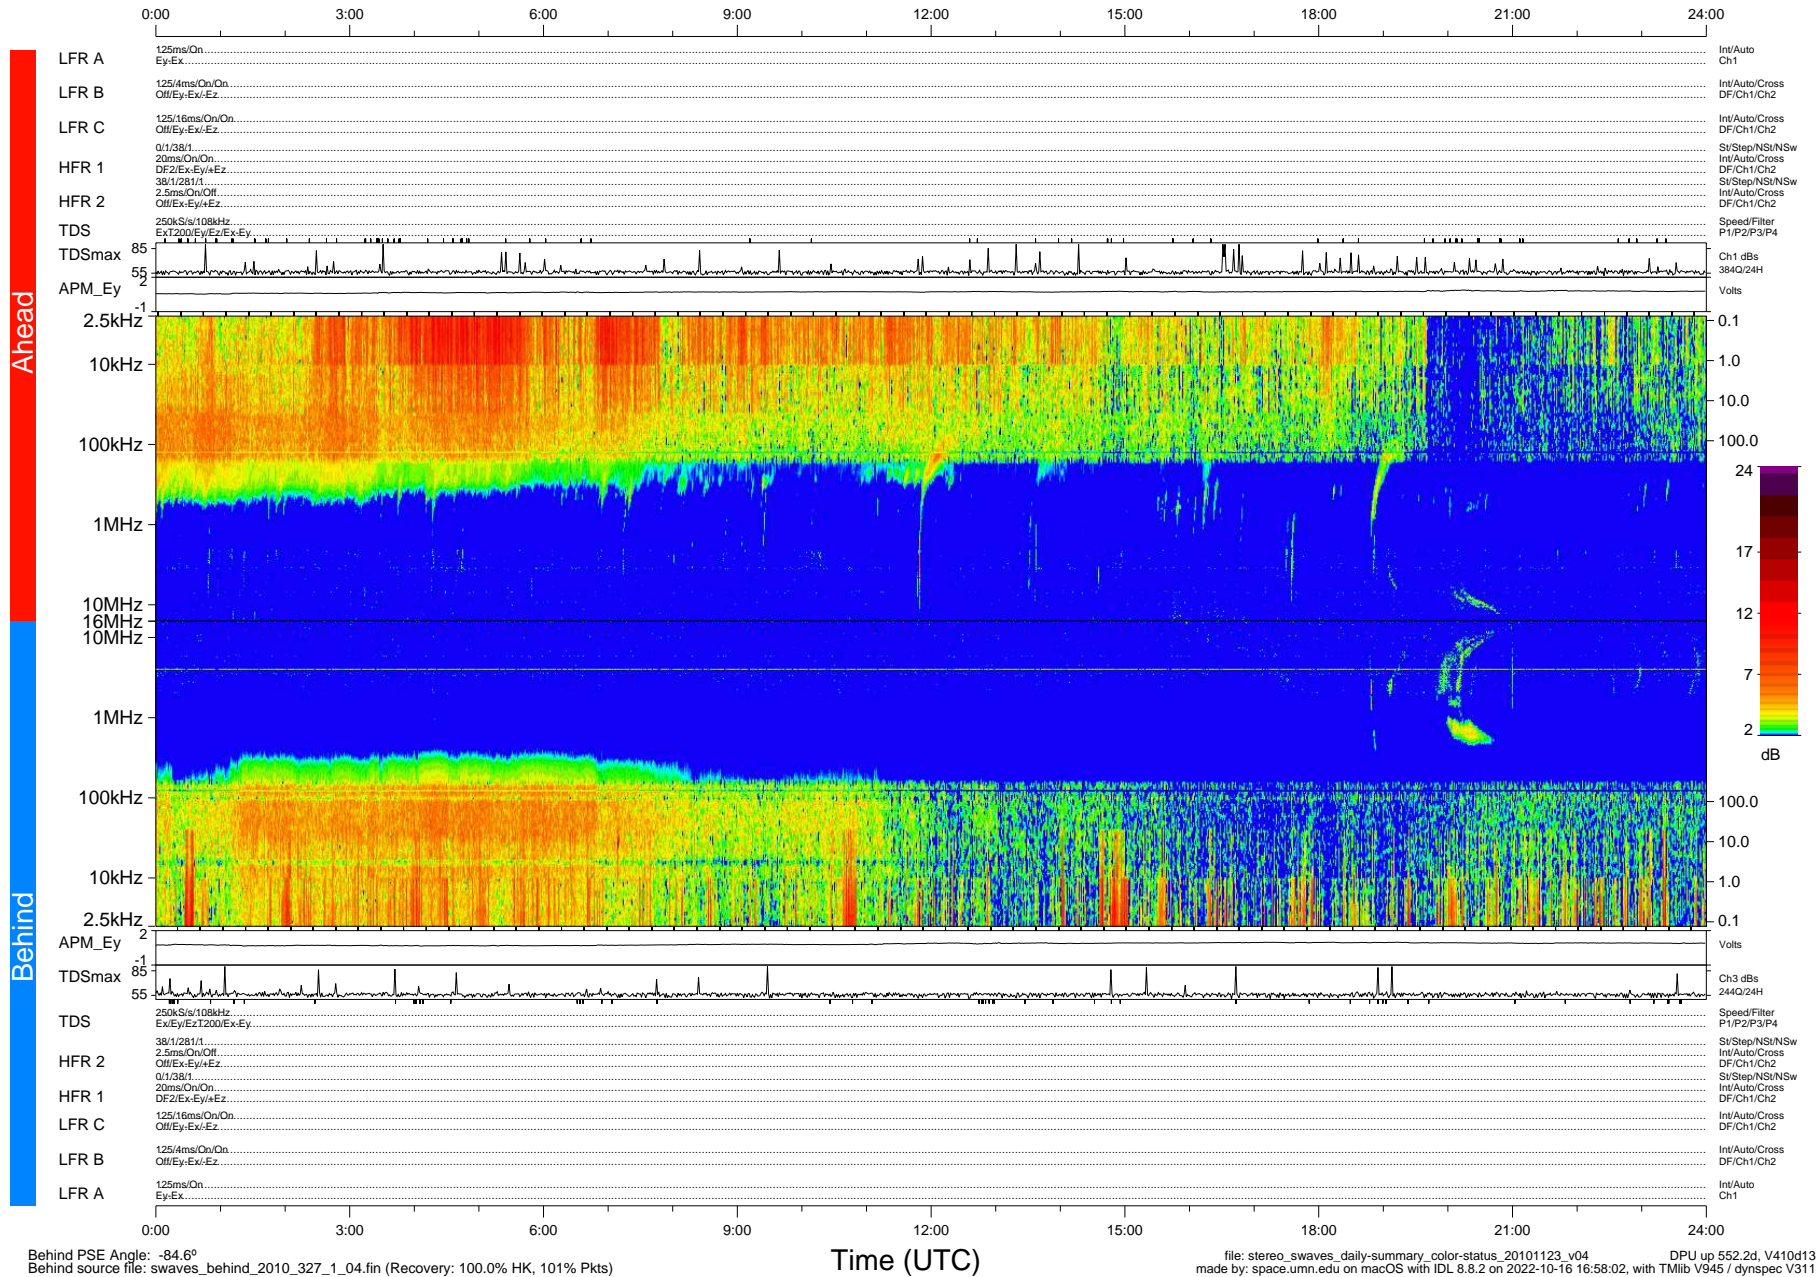

STEREO/WAVES Daily Summary - 23-Nov-2010 (DOY 327)

Ahead source file: swaves_ahead_2010_327_1_05.fin (Recovery: 100.0% HK, 122% Pkts)
Ahead PSE Angle: 84.7°

DPU up 476.4d, V410d12

Behind PSE Angle: -84.6°
Behind source file: swaves_behind_2010_327_1_04.fin (Recovery: 100.0% HK, 101% Pkts)

Time (UTC)