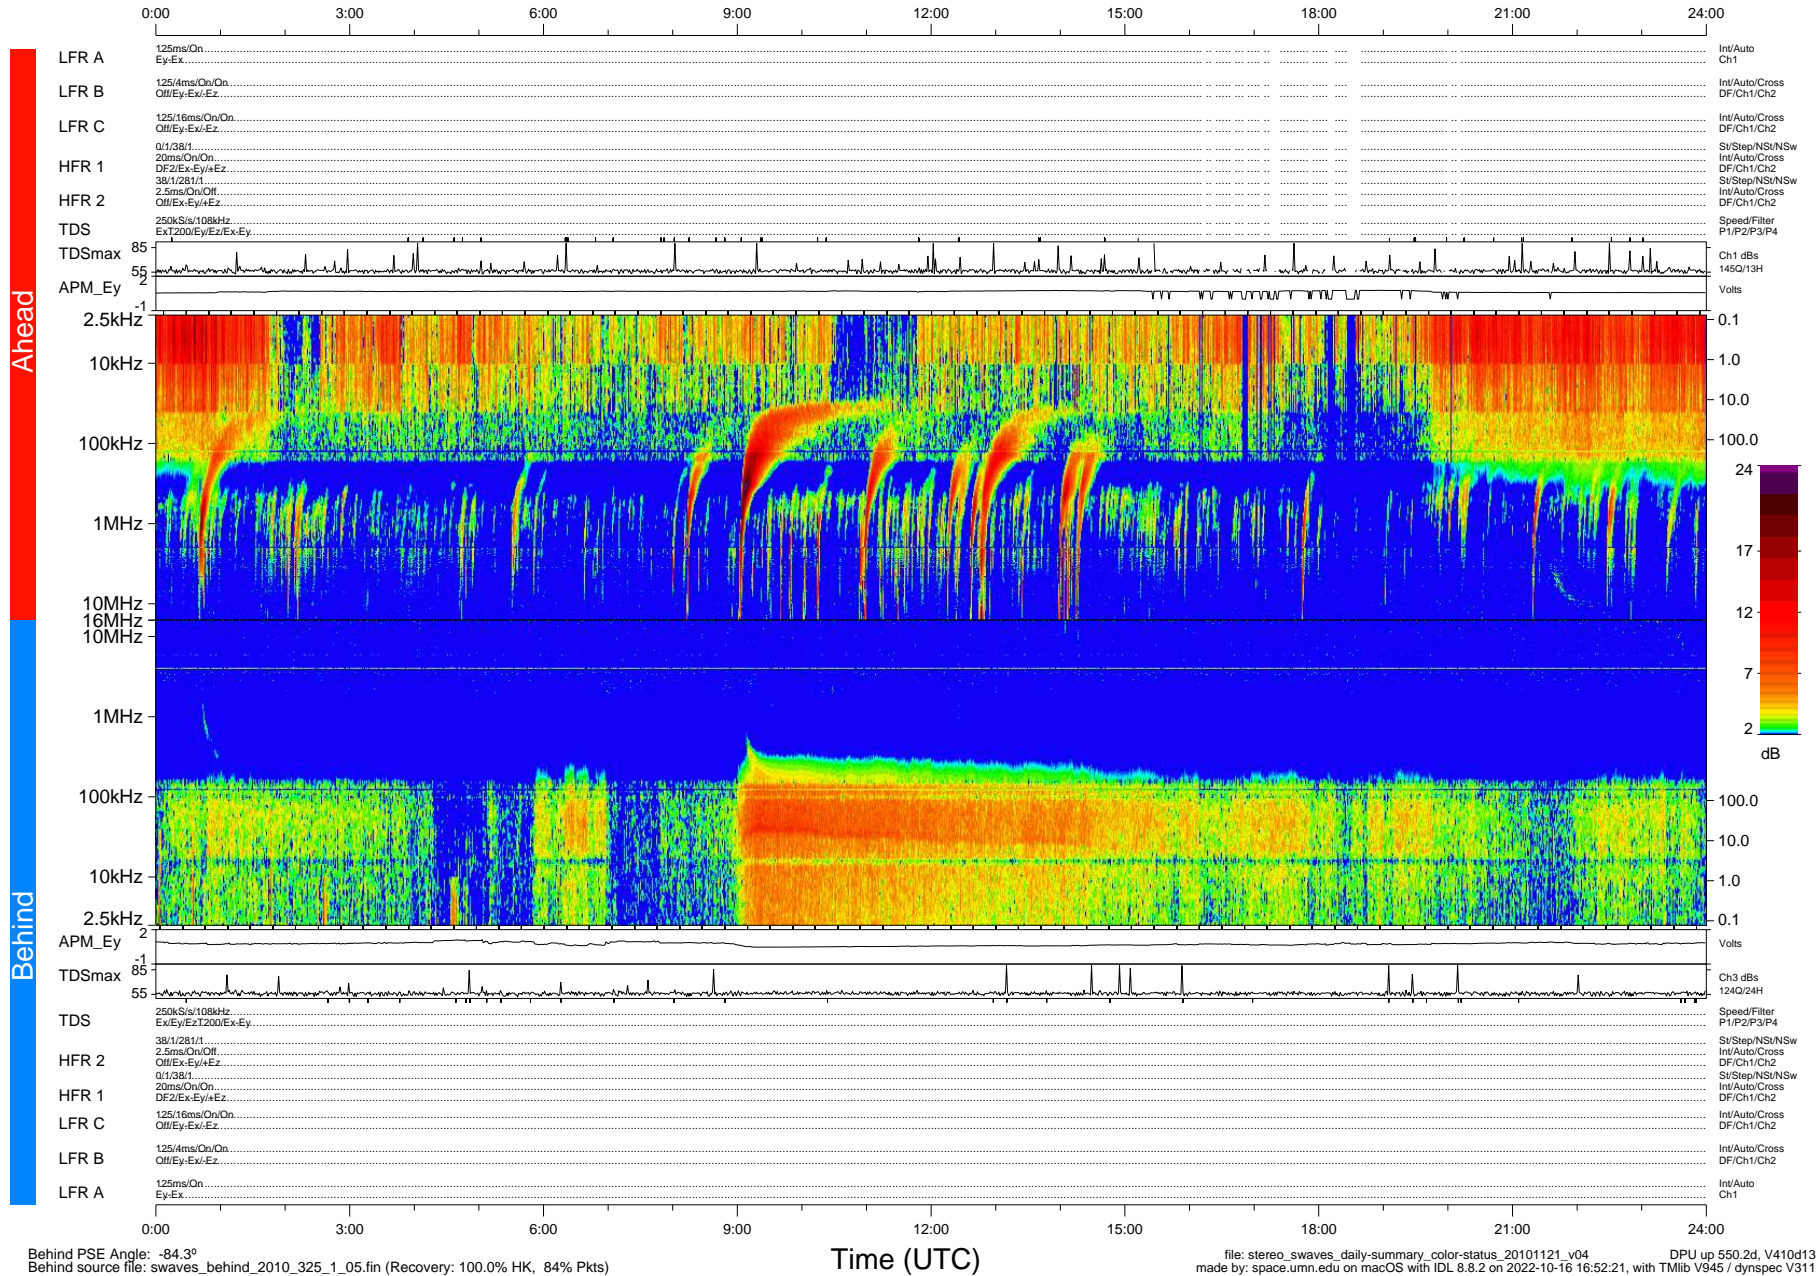

STEREO/WAVES Daily Summary - 21-Nov-2010 (DOY 325)

Ahead source file: swaves_ahead_2010_325_1_04.fin (Recovery: 96.6% HK, 88% Pkts)
Ahead PSE Angle: 84.8°

DPU up 474.4d, V410d12

Behind PSE Angle: -84.3°
Behind source file: swaves_behind_2010_325_1_05.fin (Recovery: 100.0% HK, 84% Pkts)

Time (UTC)