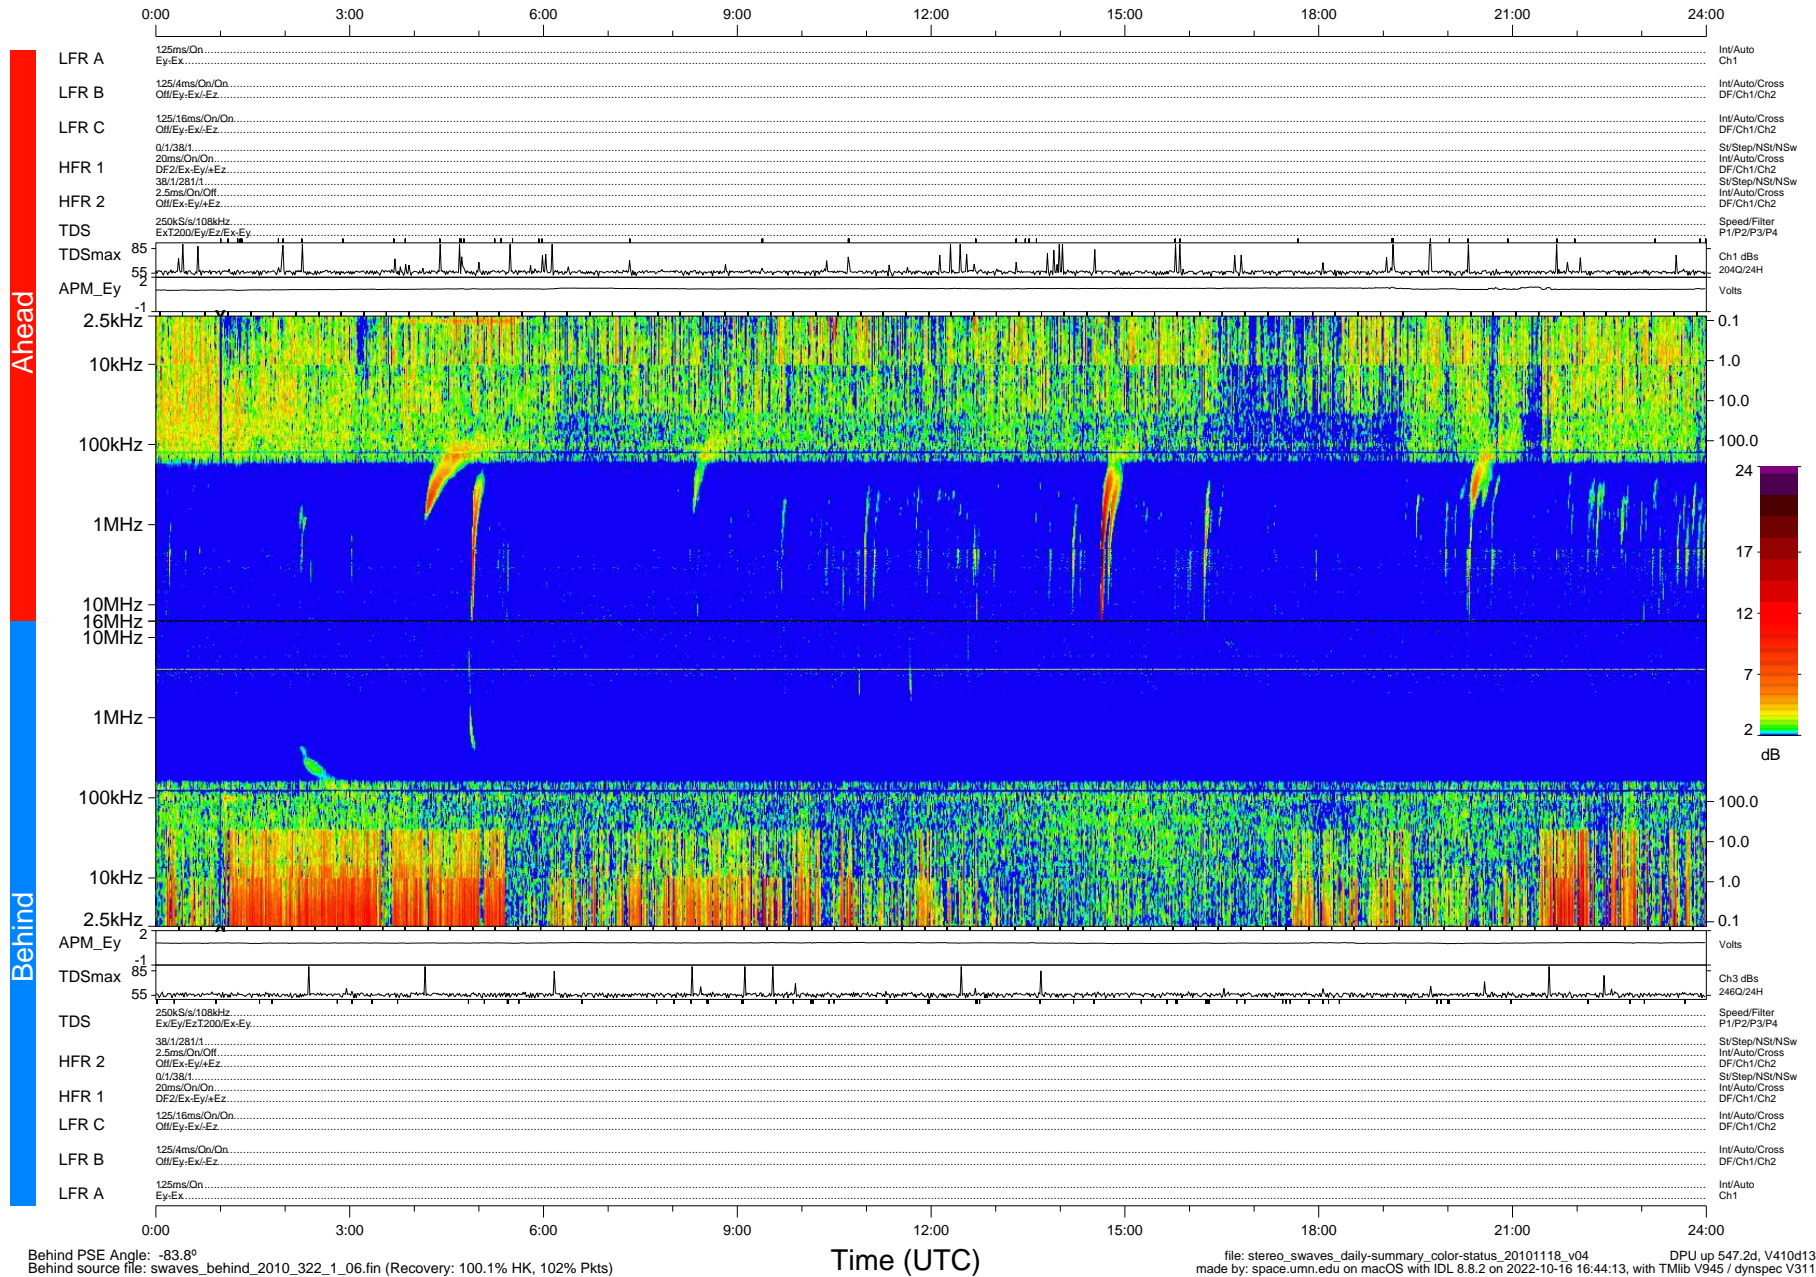

STEREO/WAVES Daily Summary - 18-Nov-2010 (DOY 322)

Ahead source file: swaves_ahead_2010_322_1_04.fin (Recovery: 100.0% HK, 96% Pkts)
Ahead PSE Angle: 84.7°

DPU up 471.4d, V410d12

Behind PSE Angle: -83.8°
Behind source file: swaves_behind_2010_322_1_06.fin (Recovery: 100.1% HK, 102% Pkts)

Time (UTC)