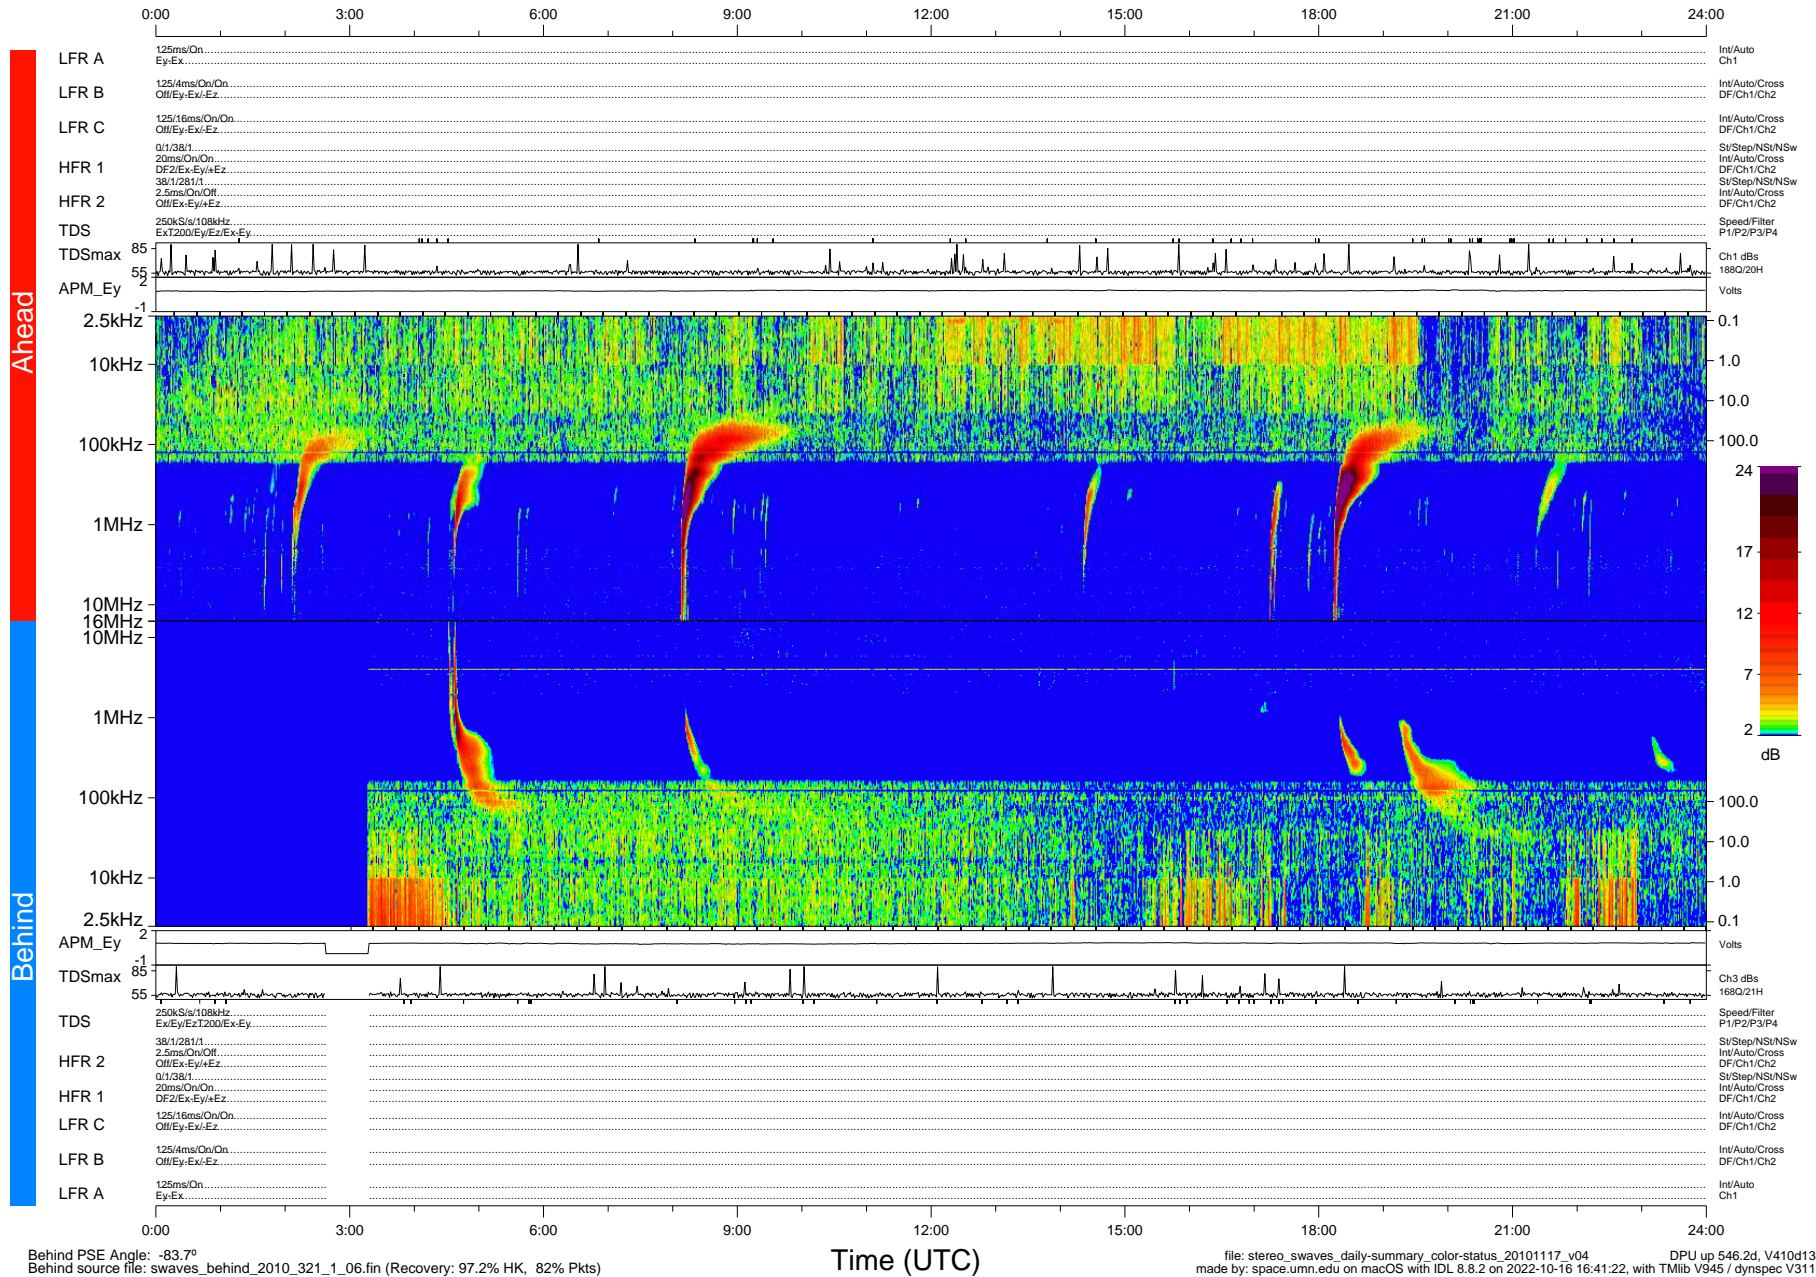

STEREO/WAVES Daily Summary - 17-Nov-2010 (DOY 321)

Ahead source file: swaves_ahead_2010_321_1_04.fin (Recovery: 100.0% HK, 93% Pkts)
Ahead PSE Angle: 84.6°

DPU up 470.4d, V410d12

Behind PSE Angle: -83.7°
Behind source file: swaves_behind_2010_321_1_06.fin (Recovery: 97.2% HK, 82% Pkts)

Time (UTC)