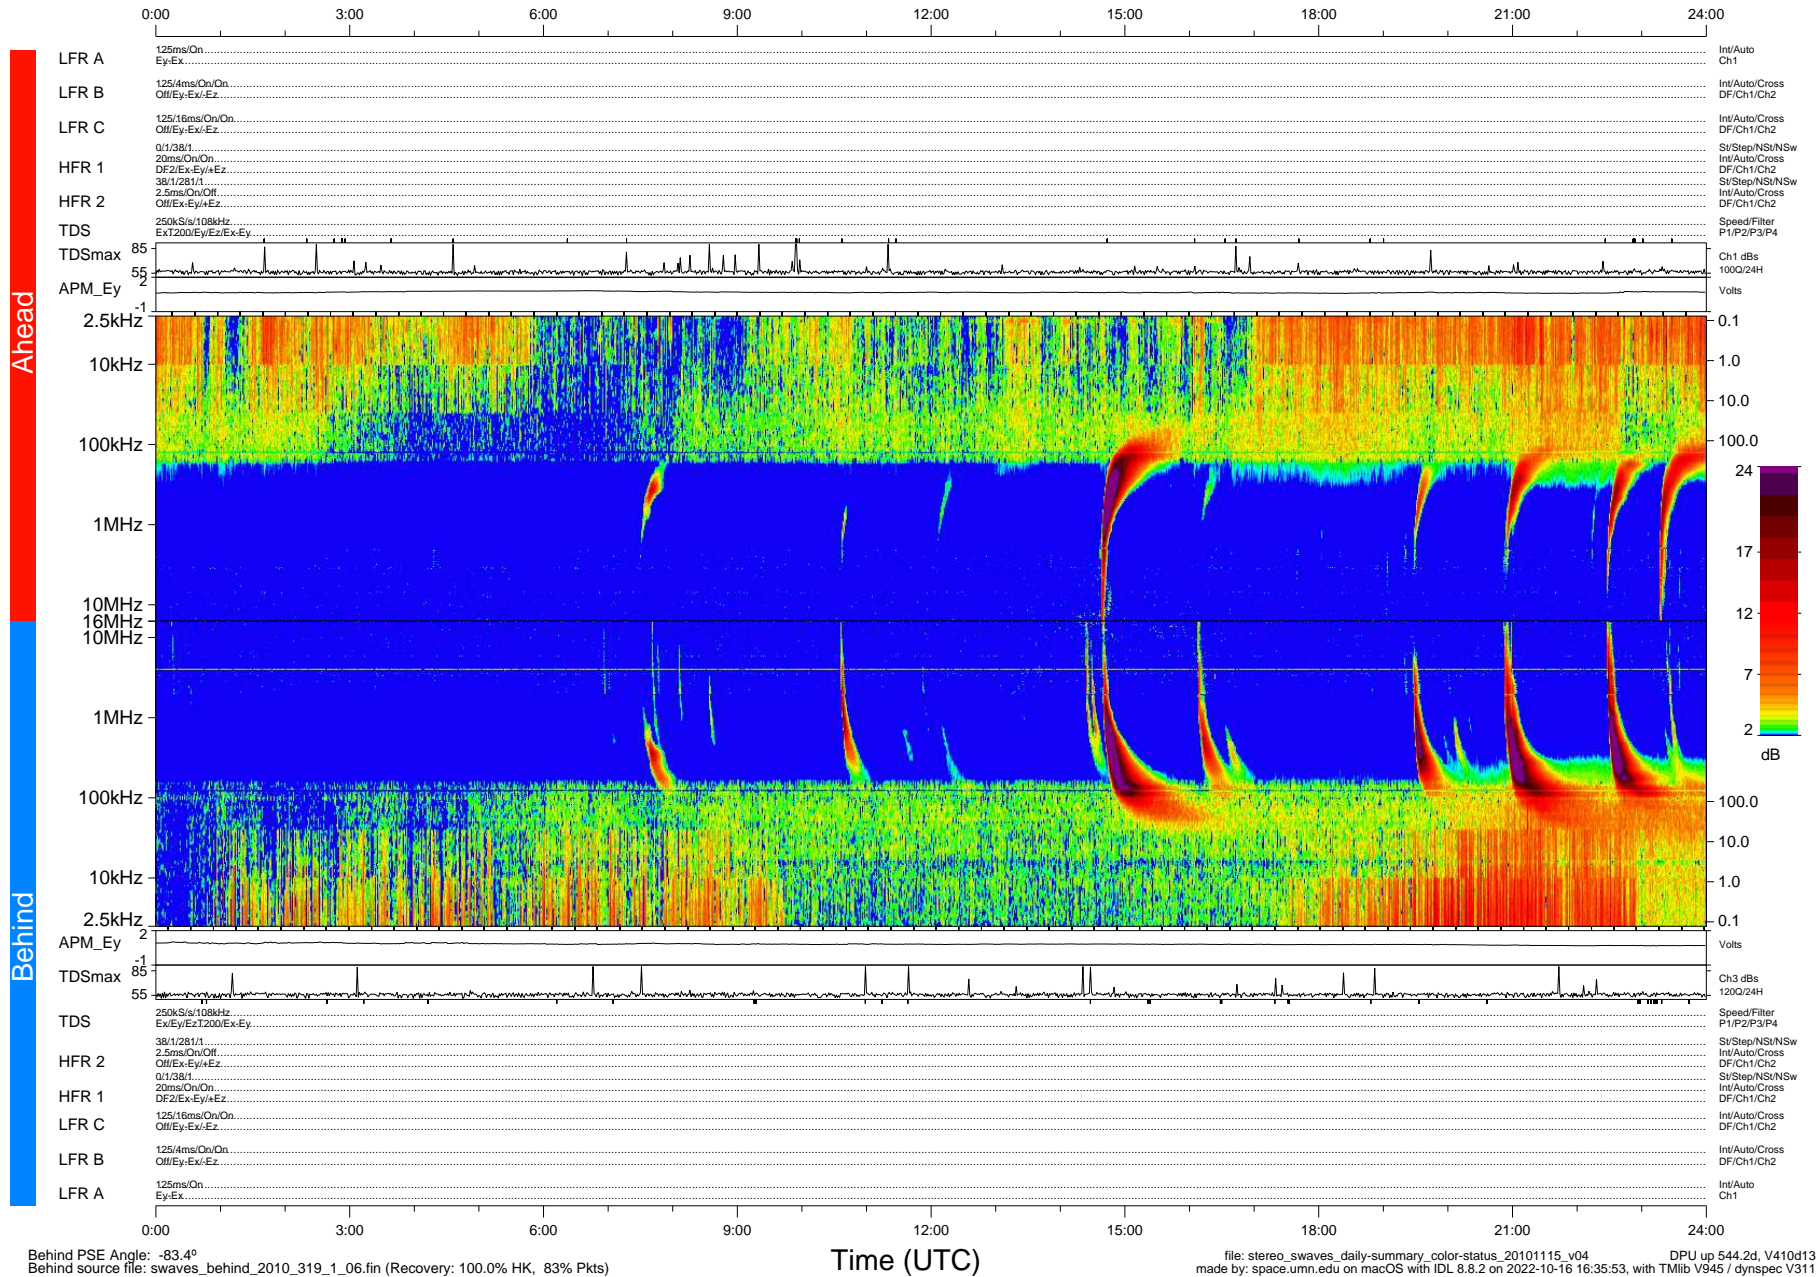

# STEREO/WAVES Daily Summary - 15-Nov-2010 (DOY 319)

Ahead source file: swaves\_ahead\_2010\_319\_1\_04.fin (Recovery: 100.0% HK, 80% Pkts)  
 Ahead PSE Angle: 84.6°

DPU up 468.4d, V410d12

Behind PSE Angle: -83.4°  
 Behind source file: swaves\_behind\_2010\_319\_1\_06.fin (Recovery: 100.0% HK, 83% Pkts)

file: stereo\_swaves\_daily-summary\_color-status\_20101115\_v04  
 made by: space.umn.edu on macOS with IDL 8.8.2 on 2022-10-16 16:35:53, with Tlib V945 / dynspec V311