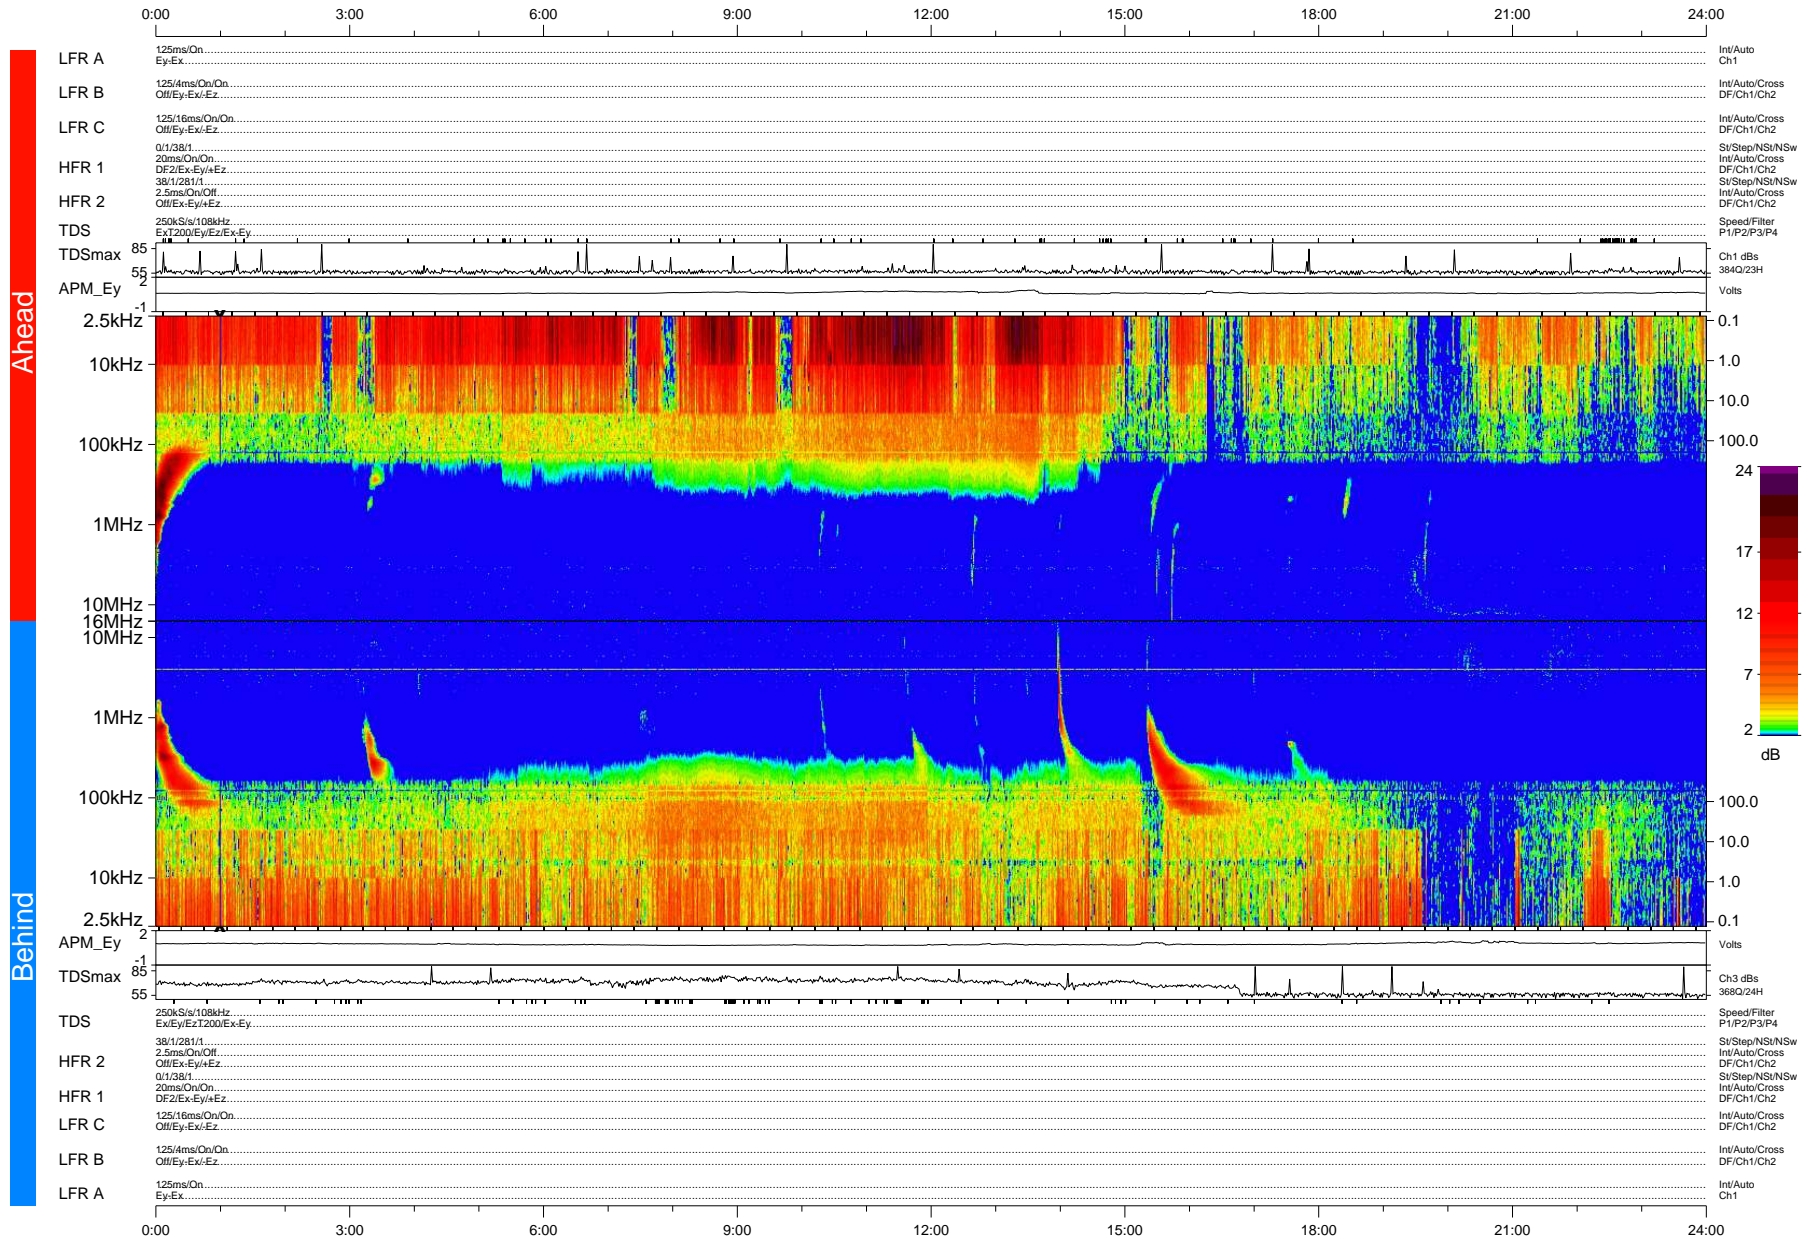

STEREO/WAVES Daily Summary - 14-Nov-2010 (DOY 318)

Ahead source file: swaves_ahead_2010_318_1_04.fin (Recovery: 100.0% HK, 122% Pkts)
 Ahead PSE Angle: 84.5°

DPU up 467.4d, V410d12

Behind PSE Angle: -83.3°
 Behind source file: swaves_behind_2010_318_1_05.fin (Recovery: 100.0% HK, 120% Pkts)

Time (UTC)

file: stereo_swaves_daily-summary_color-status_20101114_v04 DPU up 543.2d, V410d13
 made by: space.umn.edu on macOS with IDL 8.8.2 on 2022-10-16 16:33:05, with TMLib V945 / dynspec V311