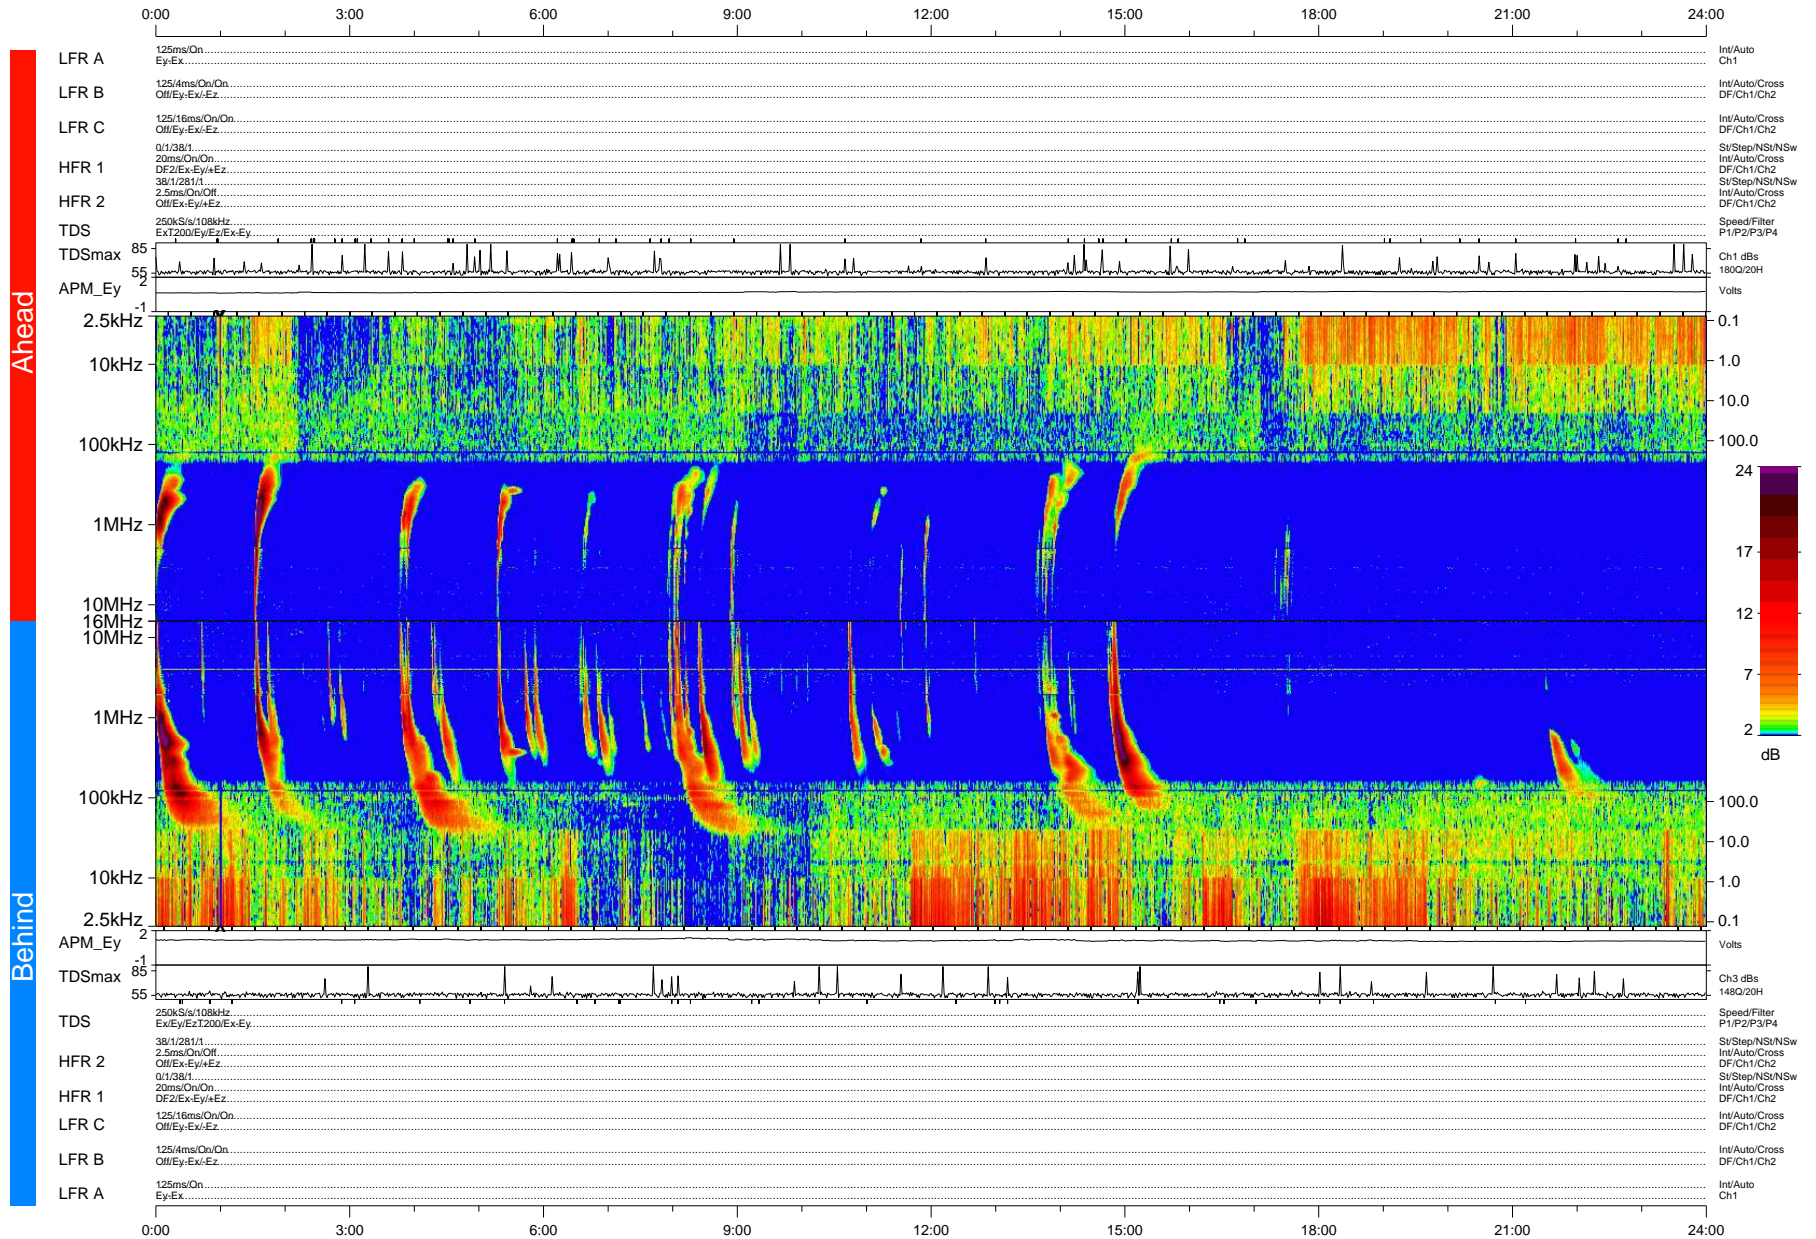

STEREO/WAVES Daily Summary - 12-Nov-2010 (DOY 316)

Ahead source file: swaves_ahead_2010_316_1_04.fin (Recovery: 100.0% HK, 92% Pkts)
Ahead PSE Angle: 84.5°

DPU up 465.4d, V410d12

Behind PSE Angle: -83.0°
Behind source file: swaves_behind_2010_316_1_04.fin (Recovery: 100.0% HK, 87% Pkts)

Time (UTC)