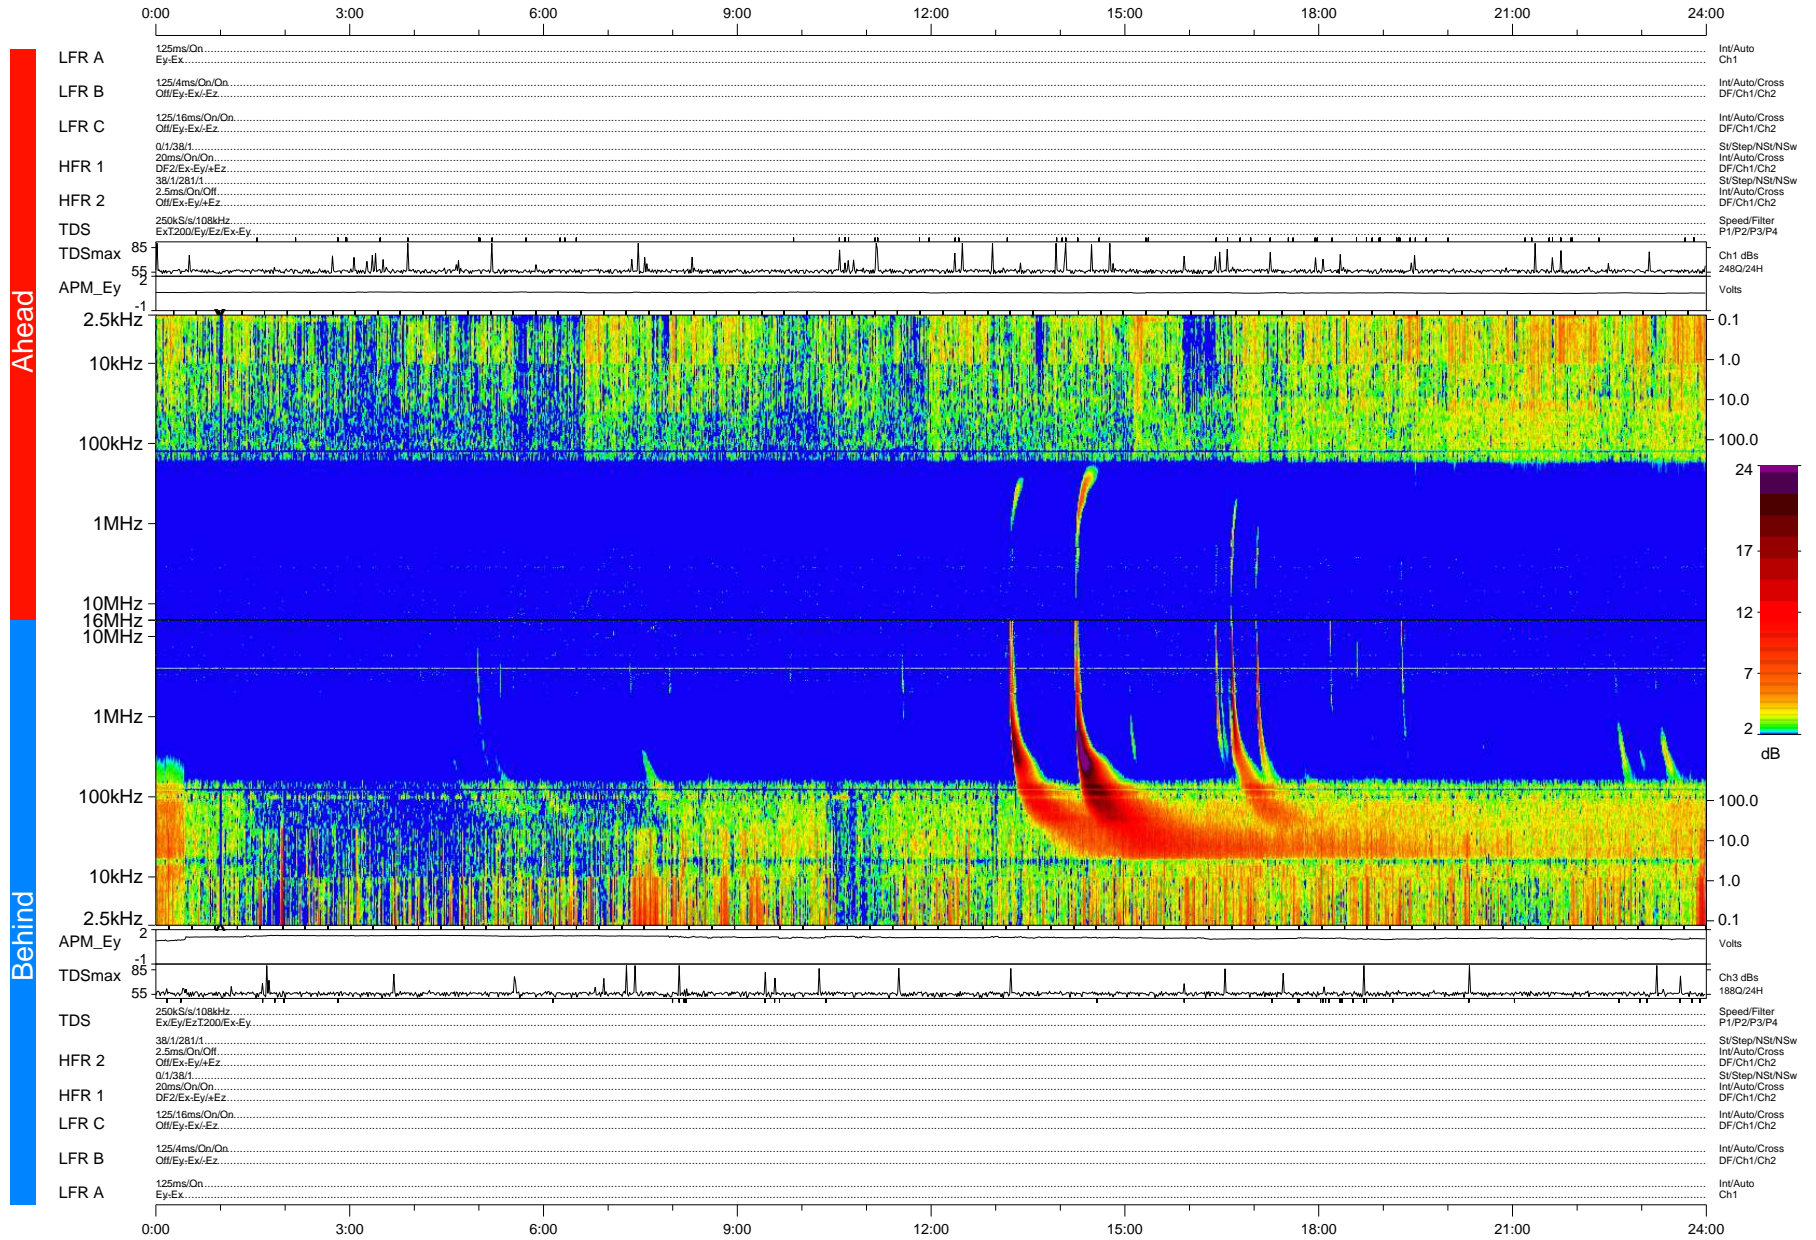

STEREO/WAVES Daily Summary - 10-Nov-2010 (DOY 314)

Ahead source file: swaves_ahead_2010_314_1_04.fin (Recovery: 100.0% HK, 102% Pkts)
 Ahead PSE Angle: 84.4°

DPU up 463.4d, V410d12

Behind PSE Angle: -82.7°
 Behind source file: swaves_behind_2010_314_1_04.fin (Recovery: 100.0% HK, 93% Pkts)

Time (UTC)

file: stereo_swaves_daily-summary_color-status_20101110_v04
 DPU up 539.2d, V410d13
 made by: space.umn.edu on macOS with IDL 8.8.2 on 2022-10-16 16:21:40, with TMLib V945 / dynspec V311