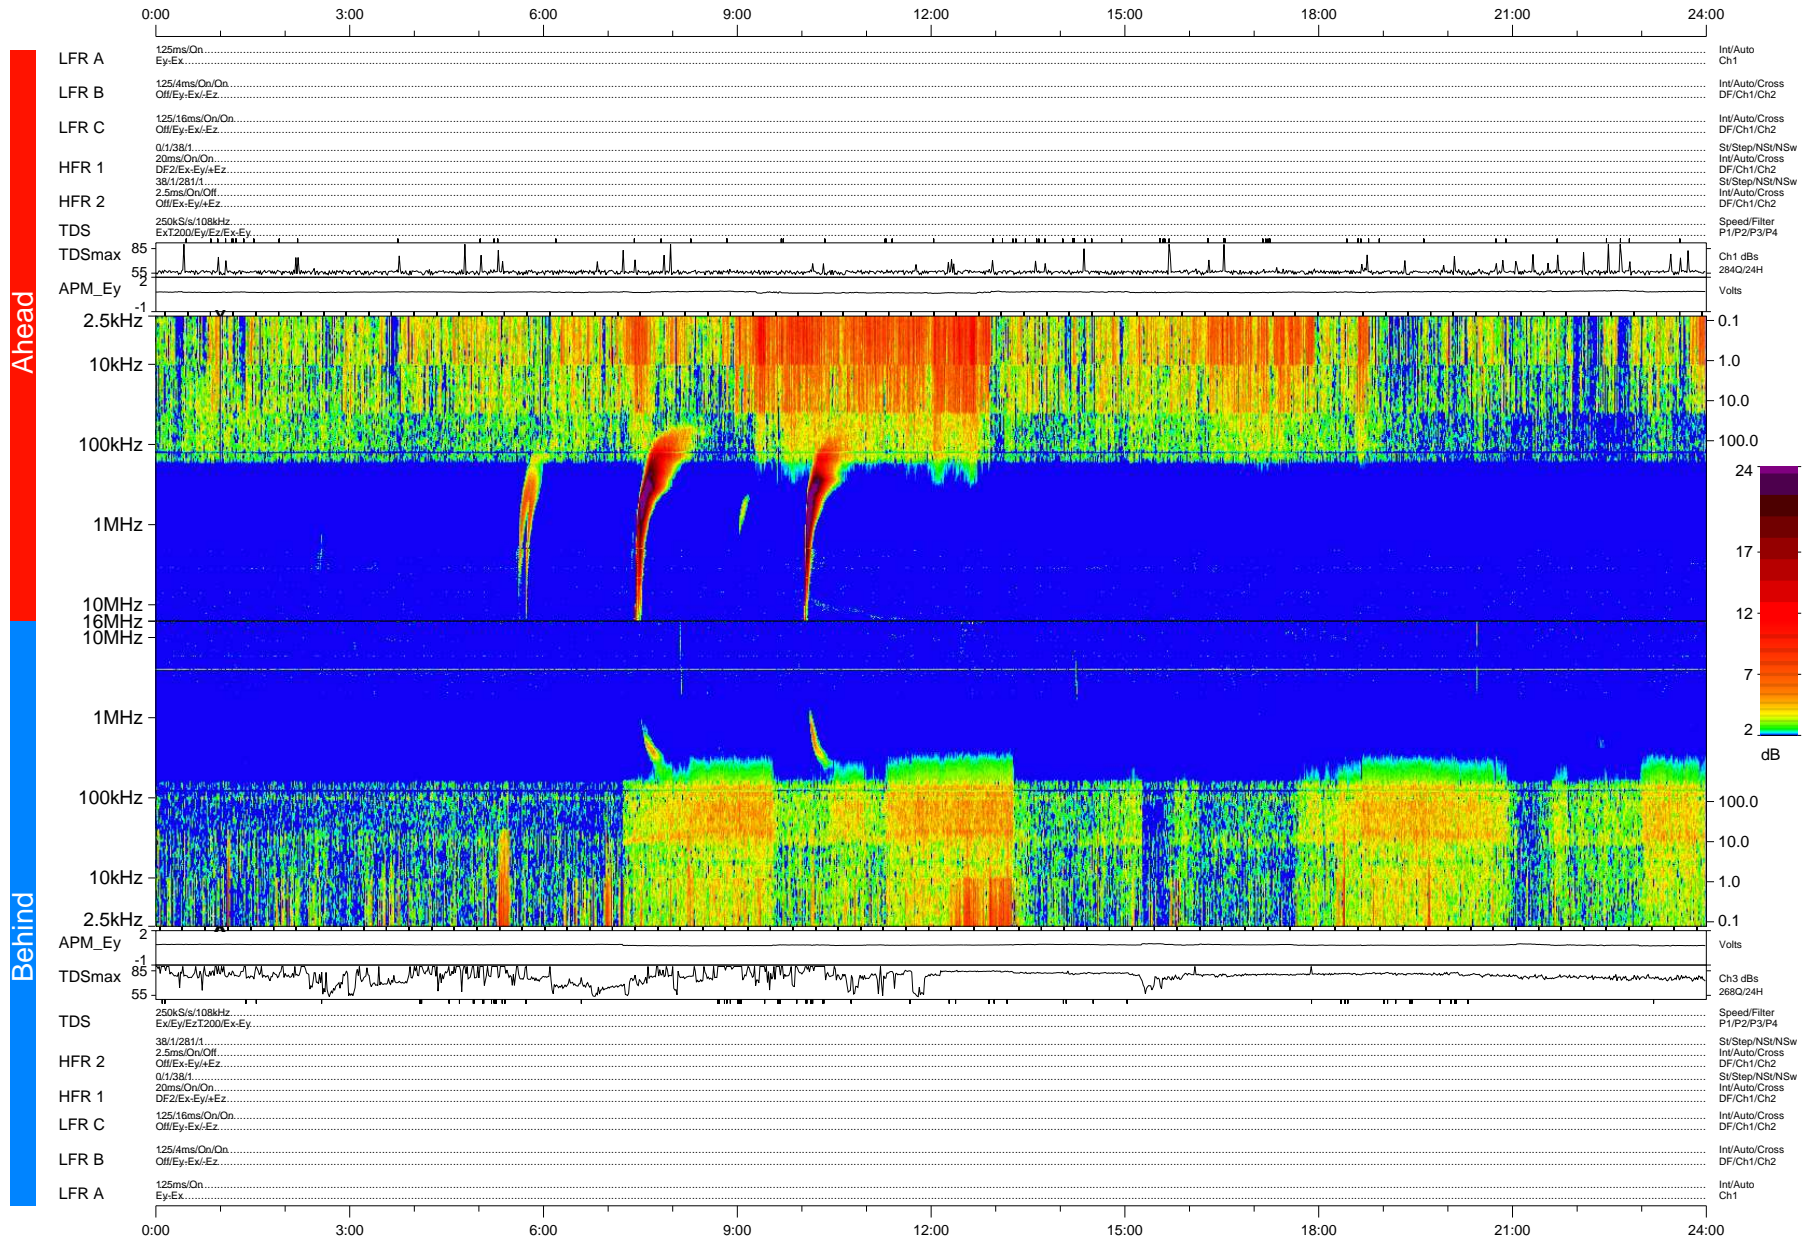

STEREO/WAVES Daily Summary - 02-Nov-2010 (DOY 306)

Ahead source file: swaves_ahead_2010_306_1_05.fin (Recovery: 100.0% HK, 107% Pkts)
Ahead PSE Angle: 84.2°

DPU up 455.4d, V410d12

Behind PSE Angle: -81.5°
Behind source file: swaves_behind_2010_306_1_04.fin (Recovery: 100.0% HK, 105% Pkts)

Time (UTC)