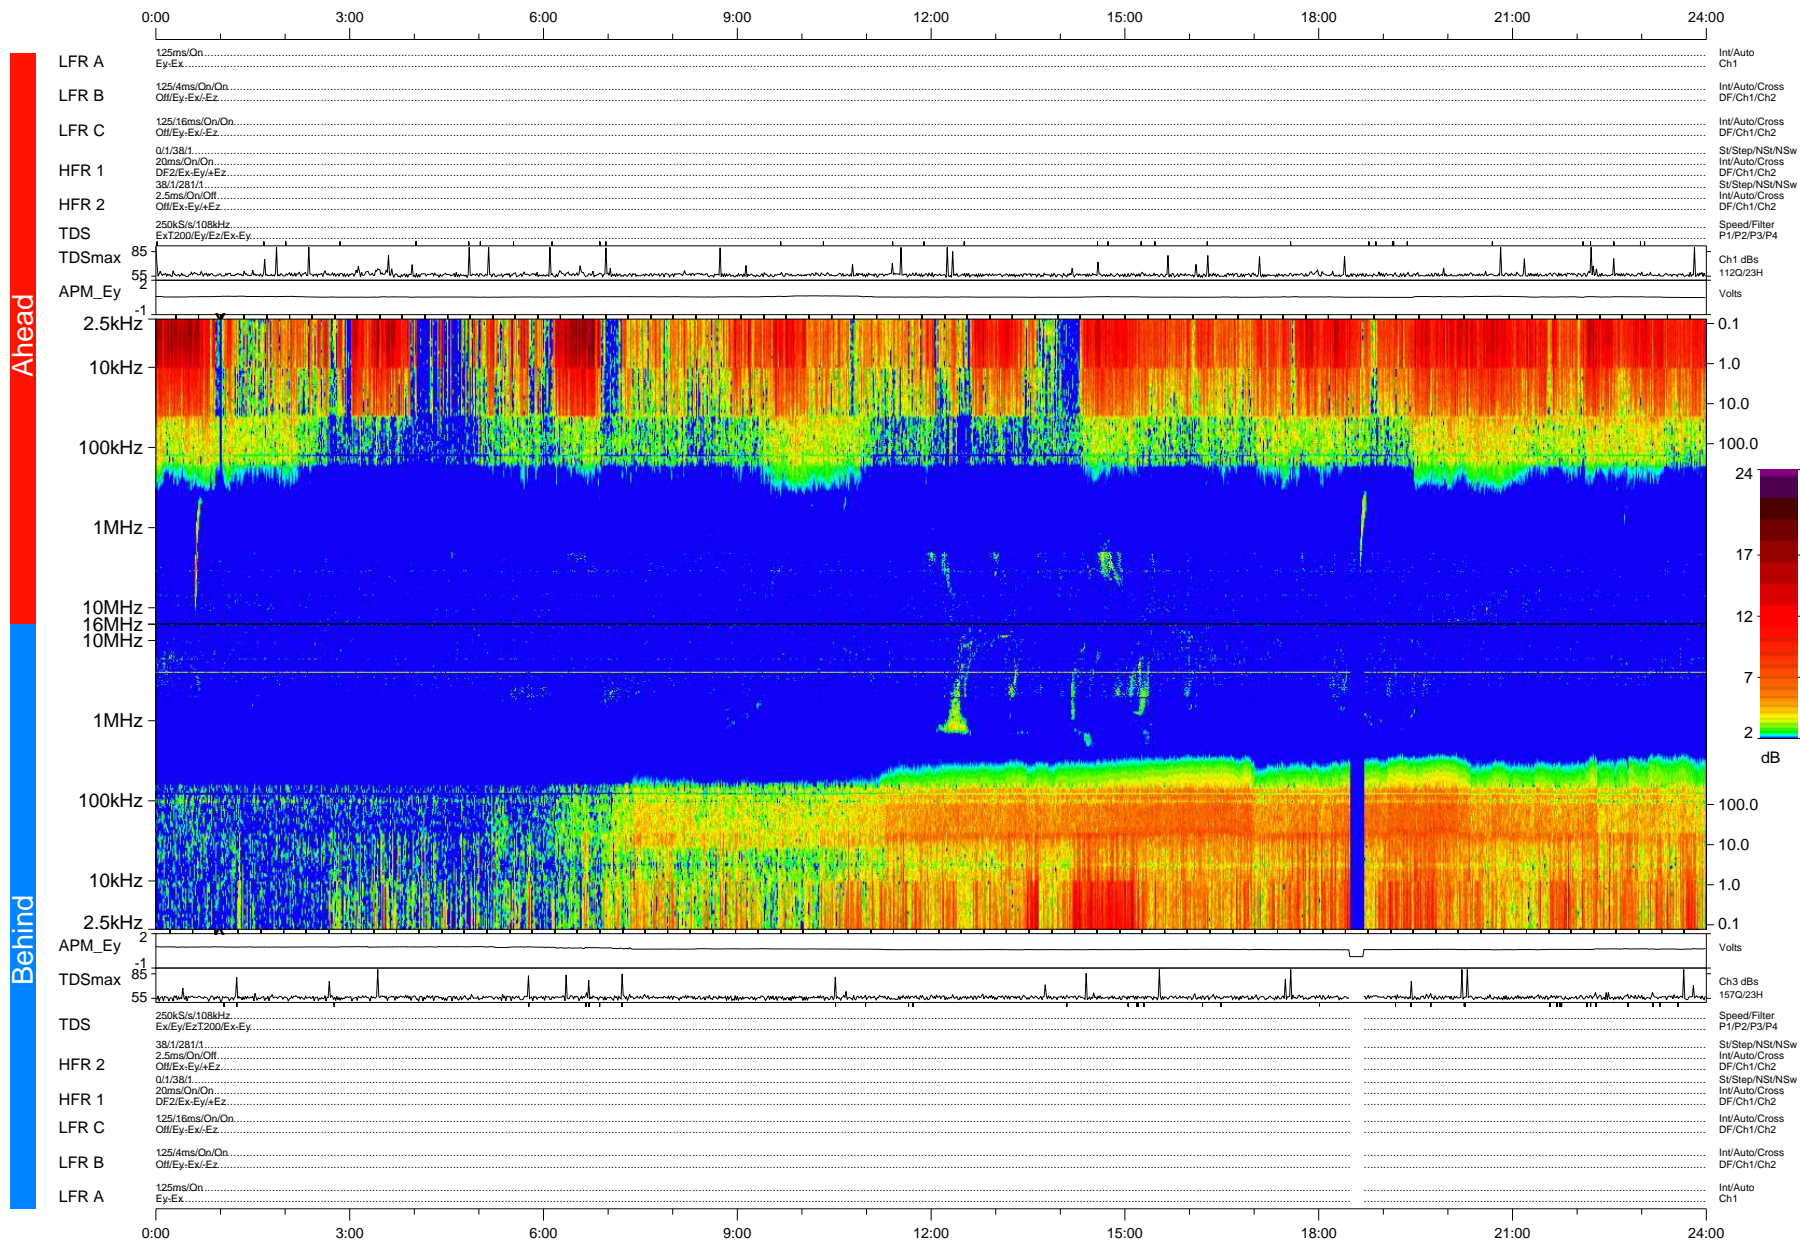

STEREO/WAVES Daily Summary - 29-Oct-2010 (DOY 302)

Ahead source file: swaves_ahead_2010_302_1_04.fin (Recovery: 100.0% HK, 82% Pkts)
Ahead PSE Angle: 84.1°

DPU up 451.4d, V410d12

Behind PSE Angle: -80.9°
Behind source file: swaves_behind_2010_302_1_04.fin (Recovery: 99.1% HK, 88% Pkts)

Time (UTC)