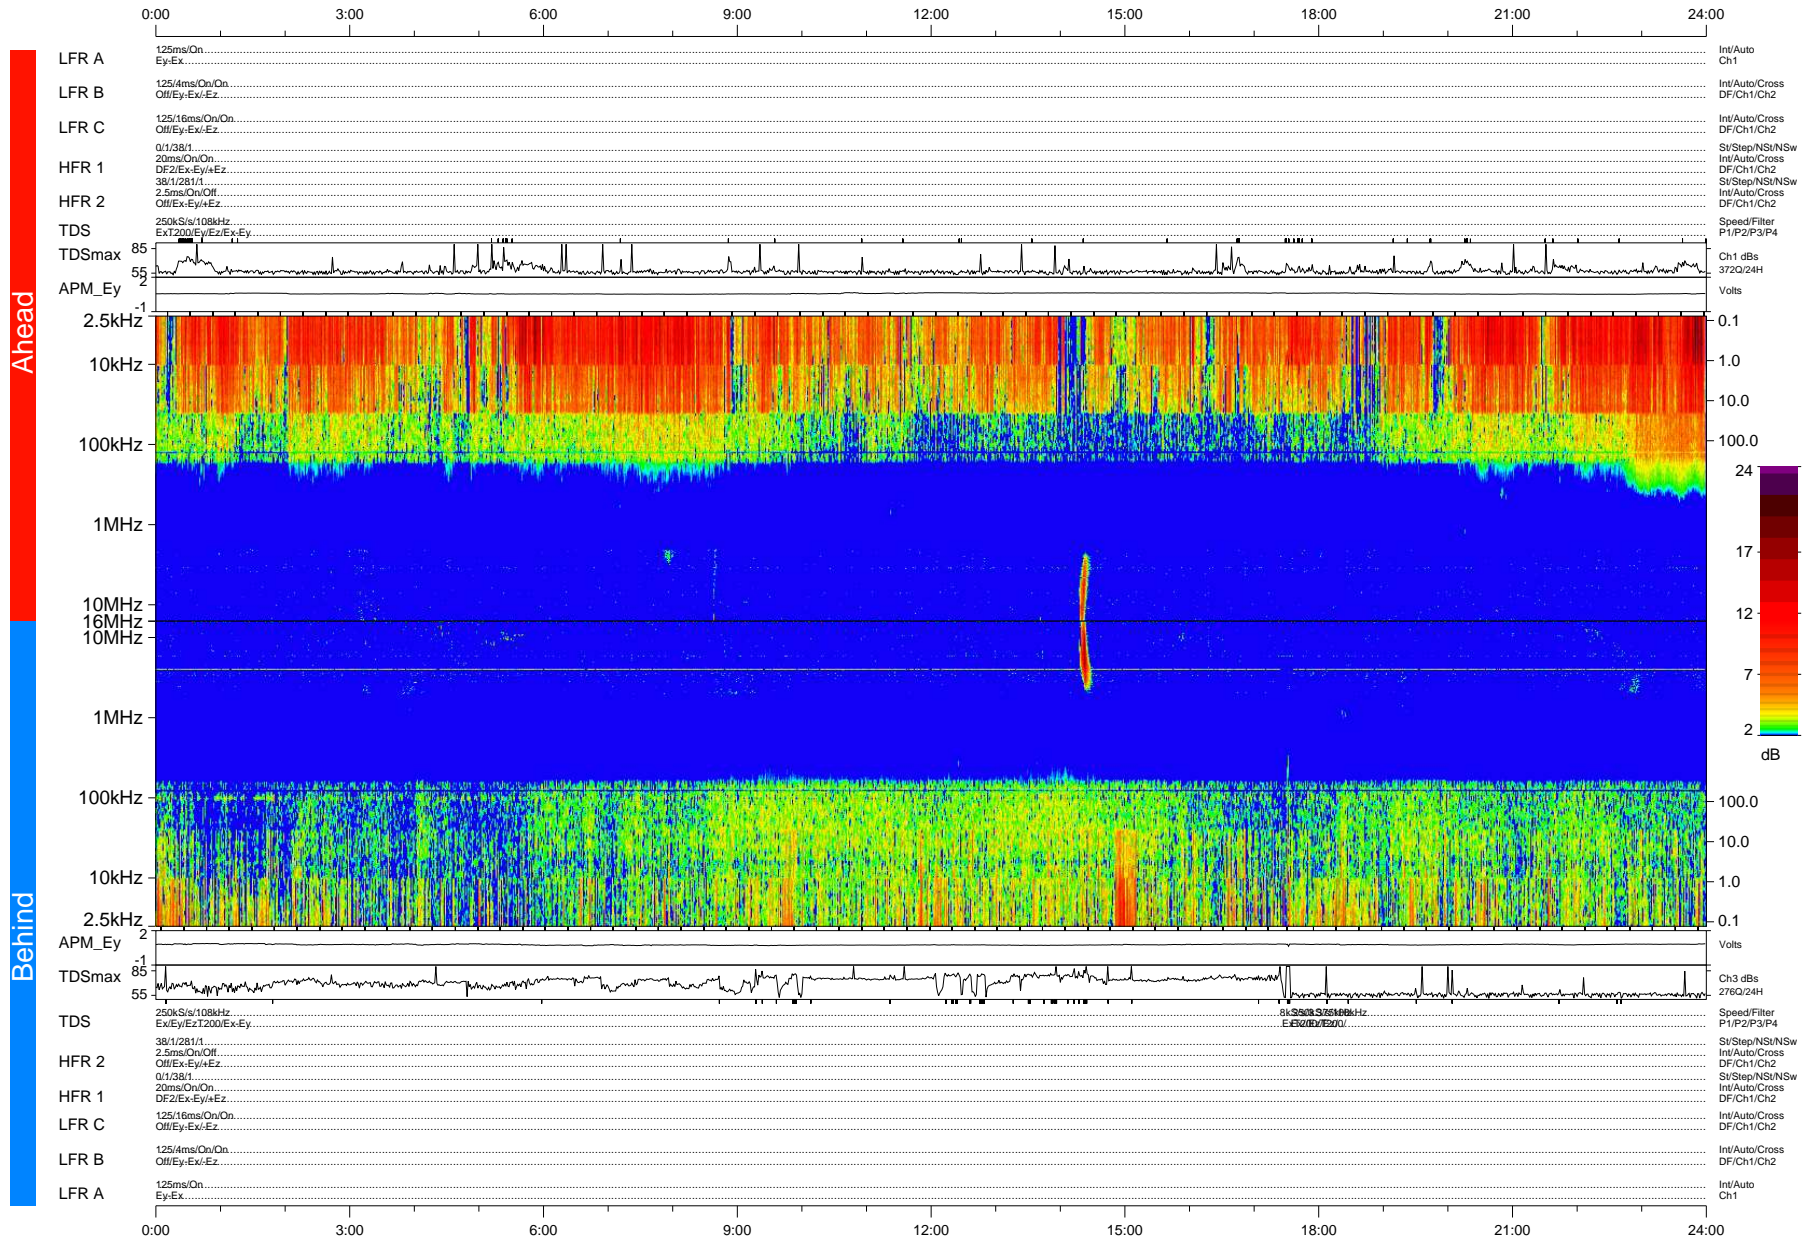

STEREO/WAVES Daily Summary - 28-Oct-2010 (DOY 301)

Ahead source file: swaves_ahead_2010_301_1_05.fin (Recovery: 100.0% HK, 121% Pkts)
Ahead PSE Angle: 84.1°

DPU up 450.4d, V410d12

Behind PSE Angle: -80.7°
Behind source file: swaves_behind_2010_301_1_04.fin (Recovery: 100.0% HK, 106% Pkts)

Time (UTC)