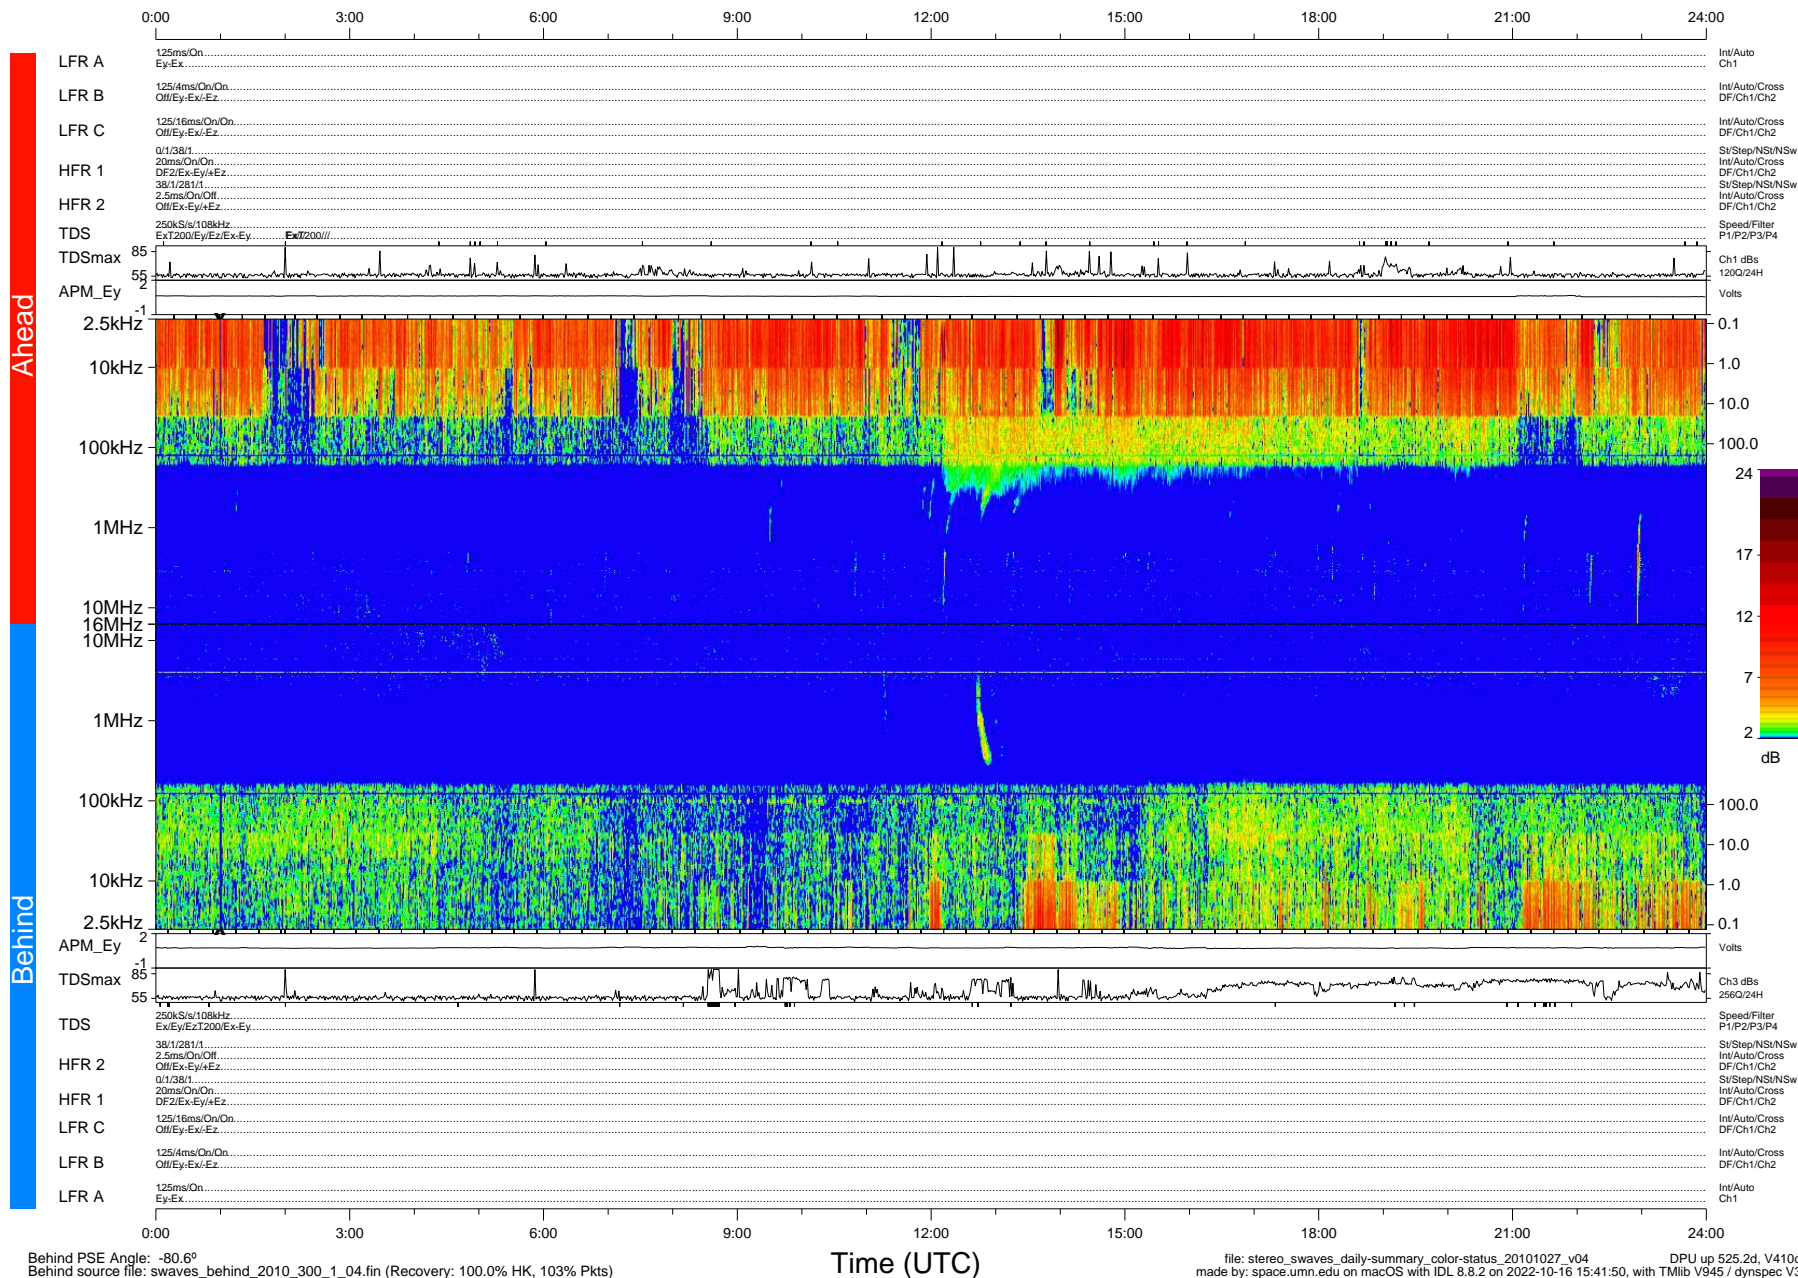

STEREO/WAVES Daily Summary - 27-Oct-2010 (DOY 300)

Ahead source file: swaves_ahead_2010_300_1_06.fin (Recovery: 100.0% HK, 83% Pkts)
Ahead PSE Angle: 84.0°

DPU up 449.4d, V410d12

Behind PSE Angle: -80.6°
Behind source file: swaves_behind_2010_300_1_04.fin (Recovery: 100.0% HK, 103% Pkts)

Time (UTC)