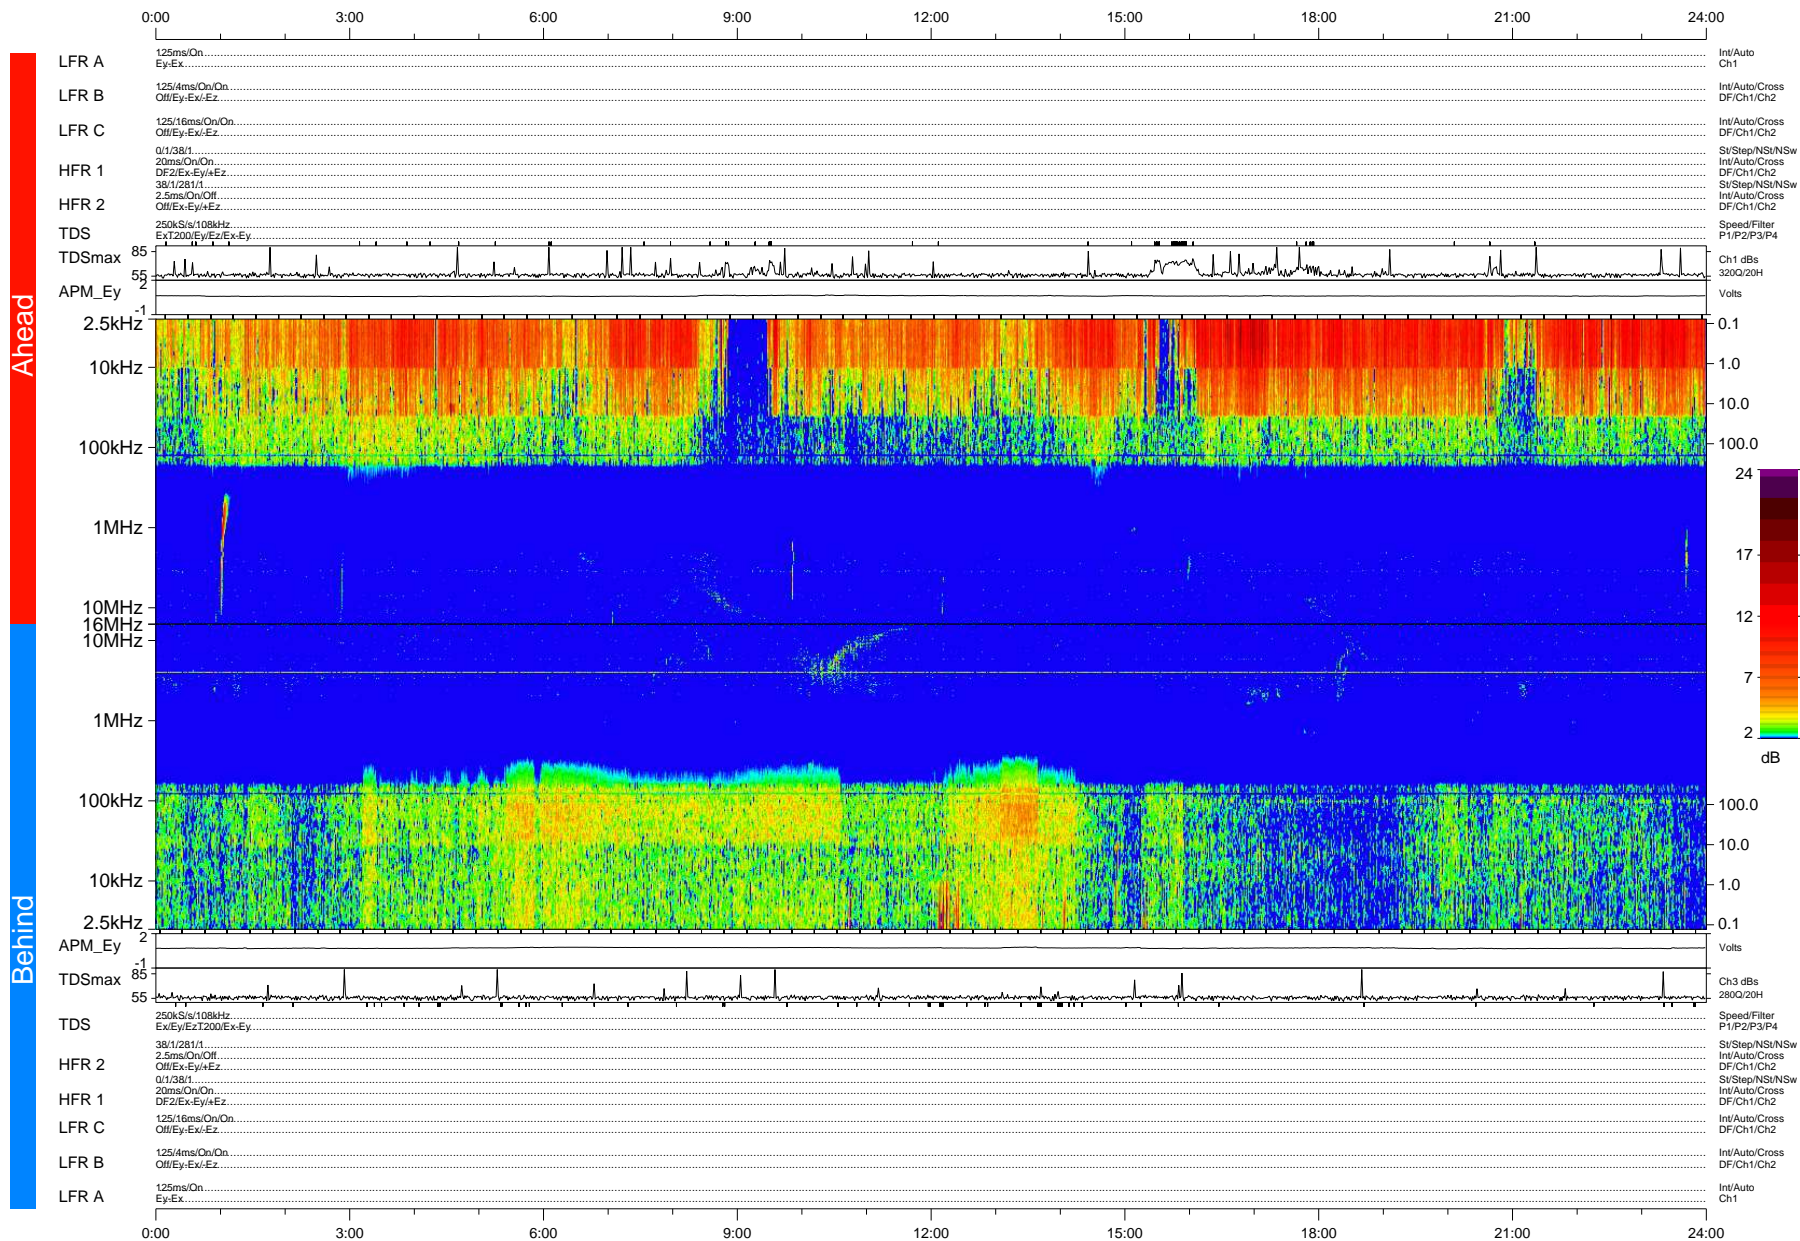

STEREO/WAVES Daily Summary - 26-Oct-2010 (DOY 299)

Ahead source file: swaves_ahead_2010_299_1_05.fin (Recovery: 100.0% HK, 112% Pkts)
Ahead PSE Angle: 83.9°

DPU up 448.4d, V410d12

Time (UTC)