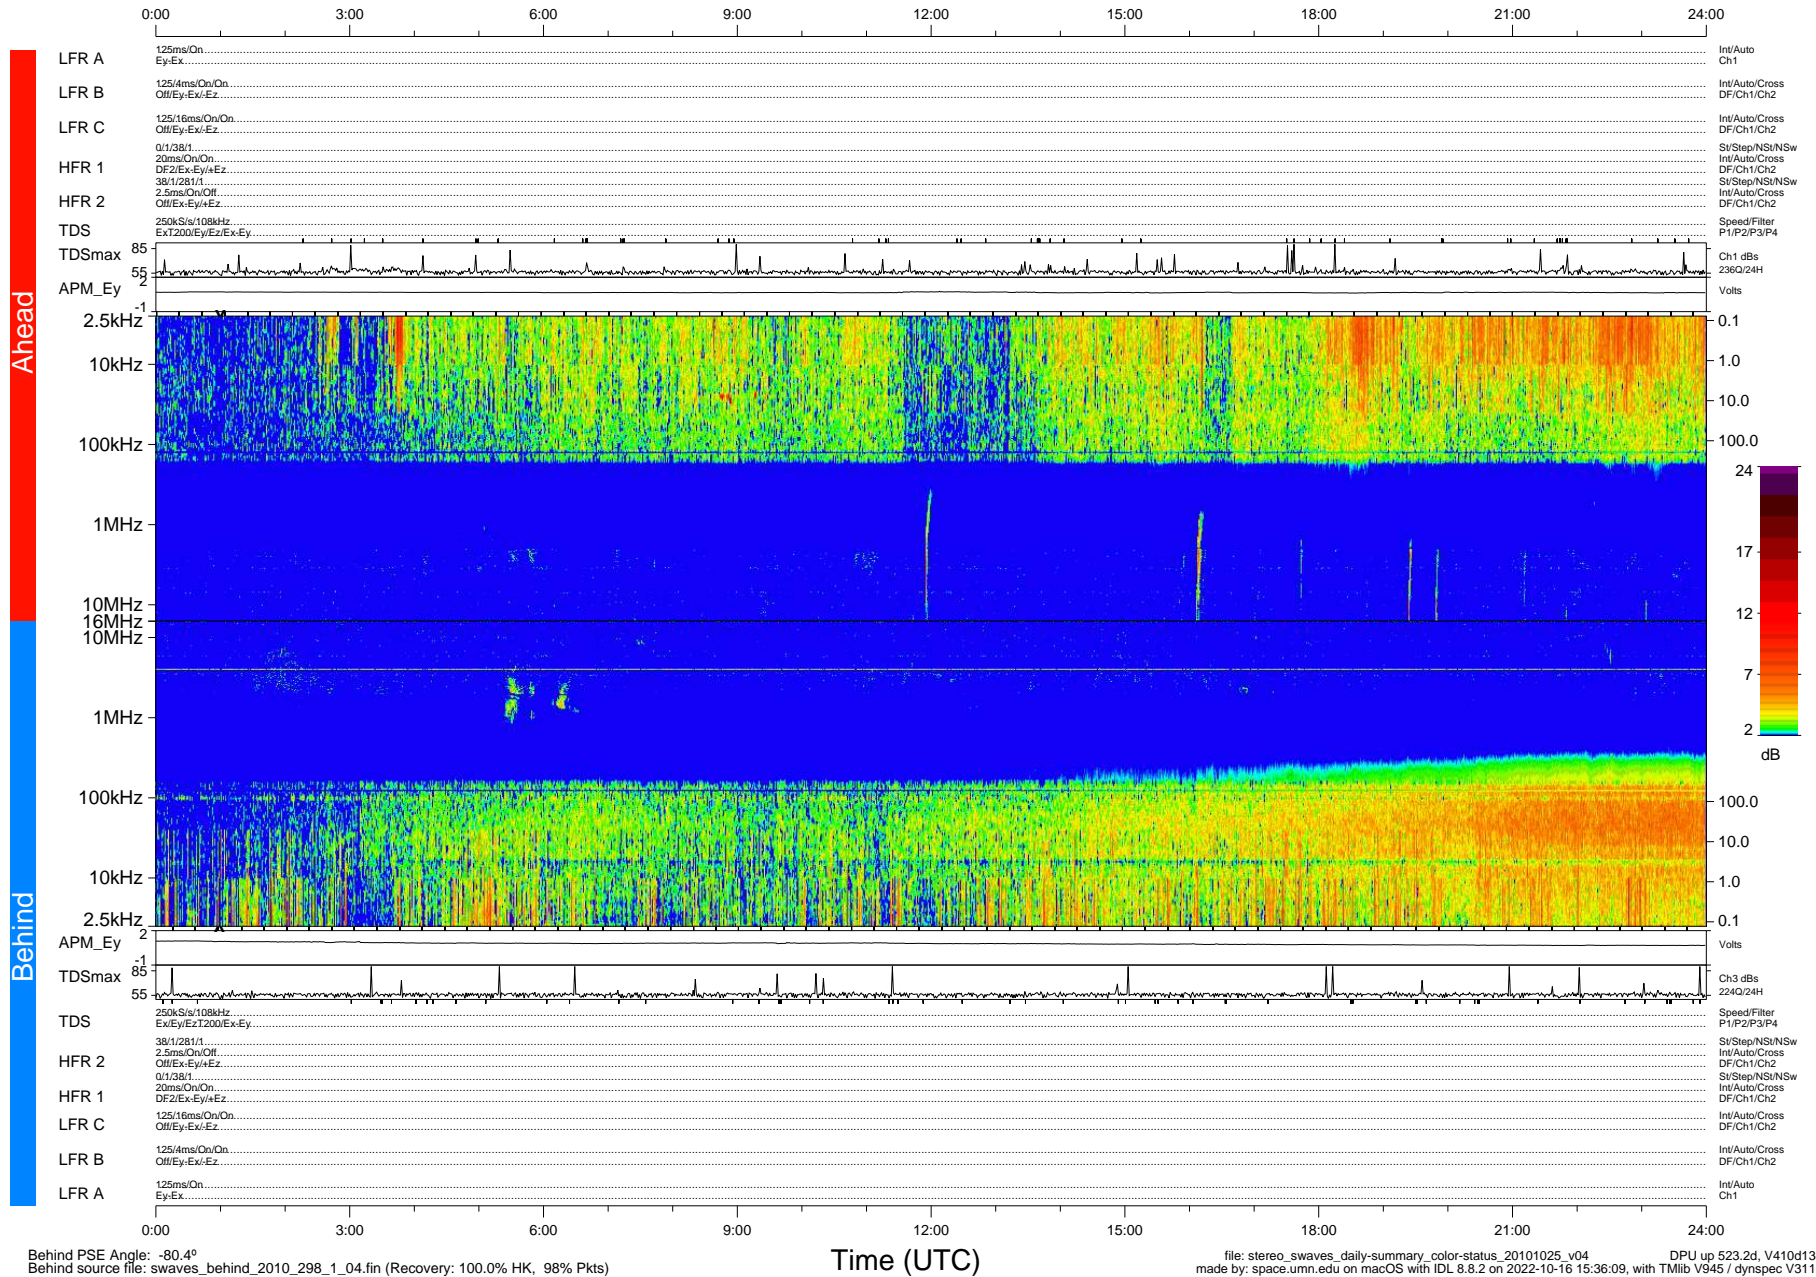

STEREO/WAVES Daily Summary - 25-Oct-2010 (DOY 298)

Ahead source file: swaves_ahead_2010_298_1_05.fin (Recovery: 100.0% HK, 100% Pkts)
Ahead PSE Angle: 83.9°

DPU up 447.4d, V410d12

Behind PSE Angle: -80.4°
Behind source file: swaves_behind_2010_298_1_04.fin (Recovery: 100.0% HK, 98% Pkts)

Time (UTC)